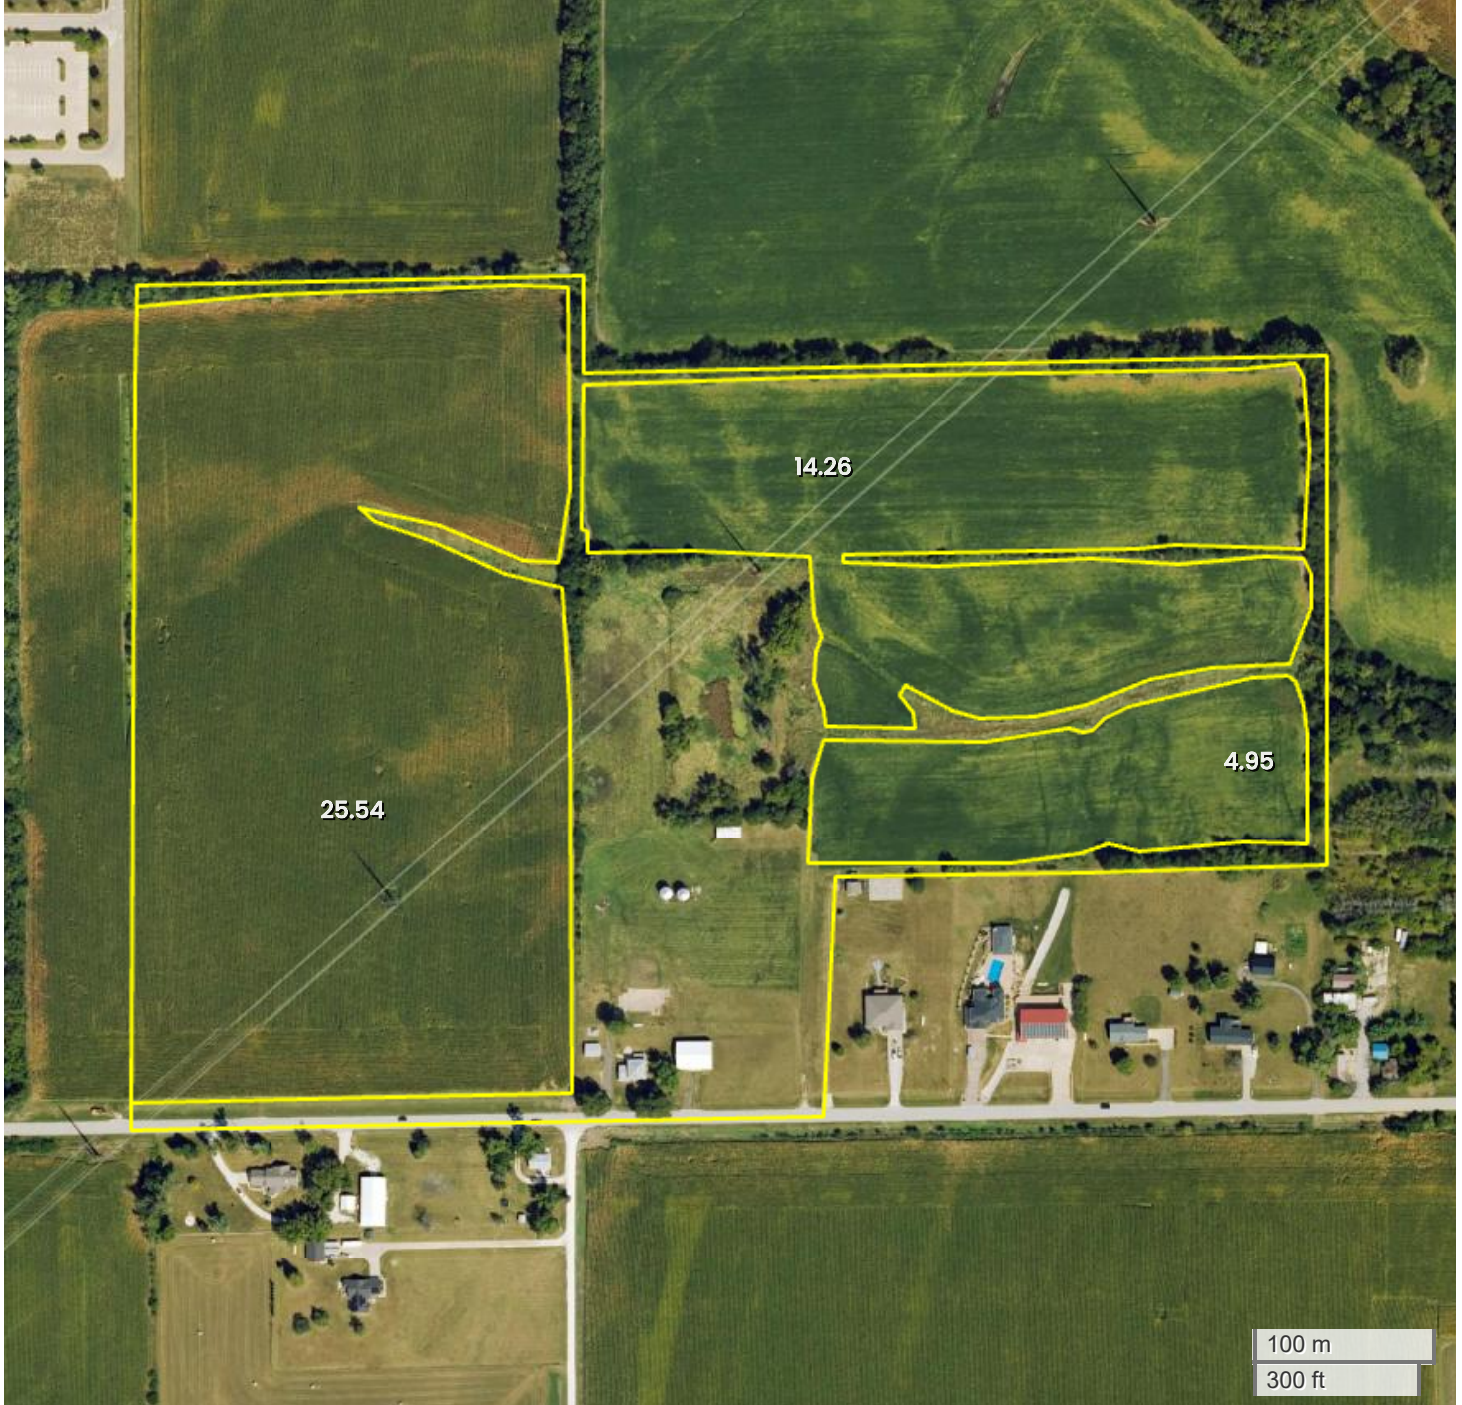

NORTH FARM (60.09 AC TOTAL, 44.75 AC TILLABLE)

AERIAL MAP

Center: 41.470201, -93.663735

18-77N-24W

Greenfield Township

Warren County, IA

FarmWorth, LLC makes no warranties, express or implied, regarding the accuracy of any information provided through FarmWorth.com. User is solely responsible for independently verifying all information prior to use and waives any claims against FarmWorth, LLC arising from inaccuracies in such information.