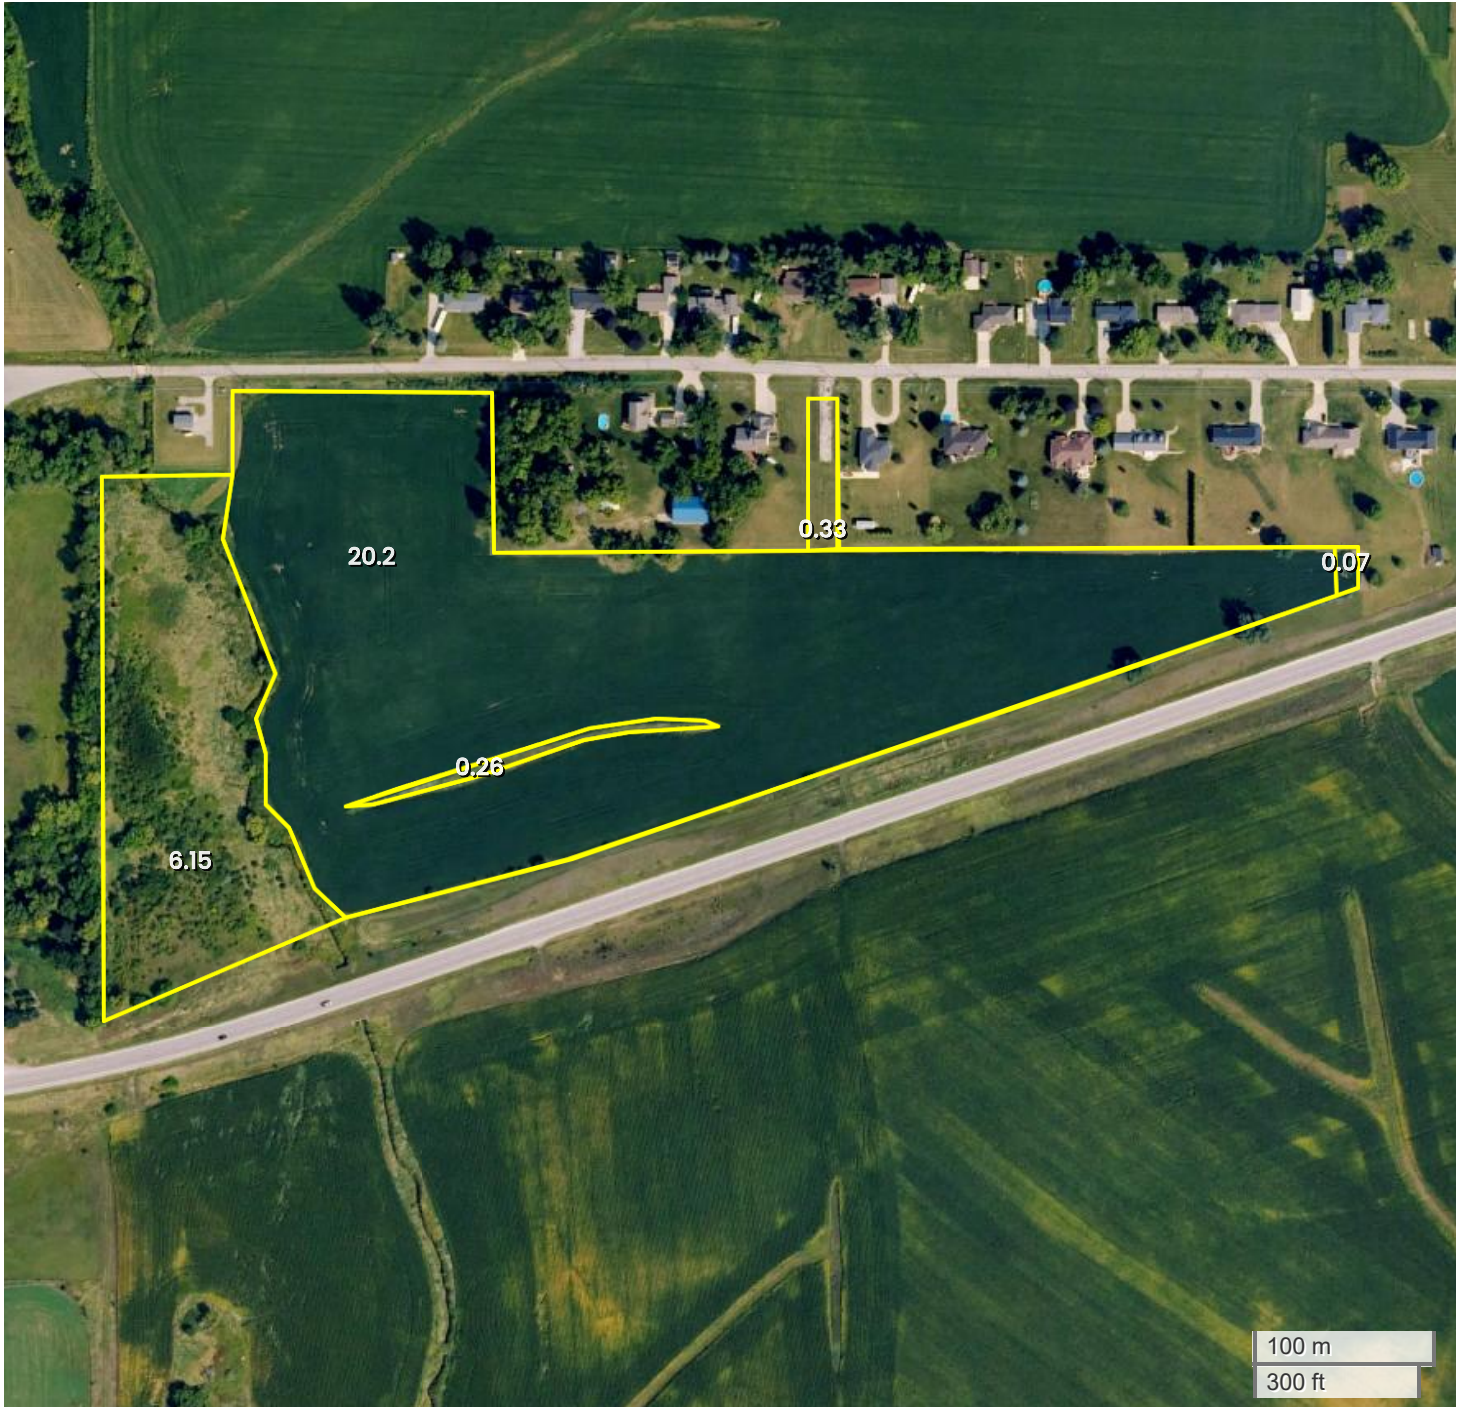

TRACT 4 - JASPER (27.03 AC TOTAL, 20.20 AC TILLABLE)

AERIAL MAP

Center: 41.701154, -93.005483

36-80N-19W

Newton Township

Jasper County, IA

FarmWorth, LLC makes no warranties, express or implied, regarding the accuracy of any information provided through FarmWorth.com. User is solely responsible for independently verifying all information prior to use and waives any claims against FarmWorth, LLC arising from inaccuracies in such information.