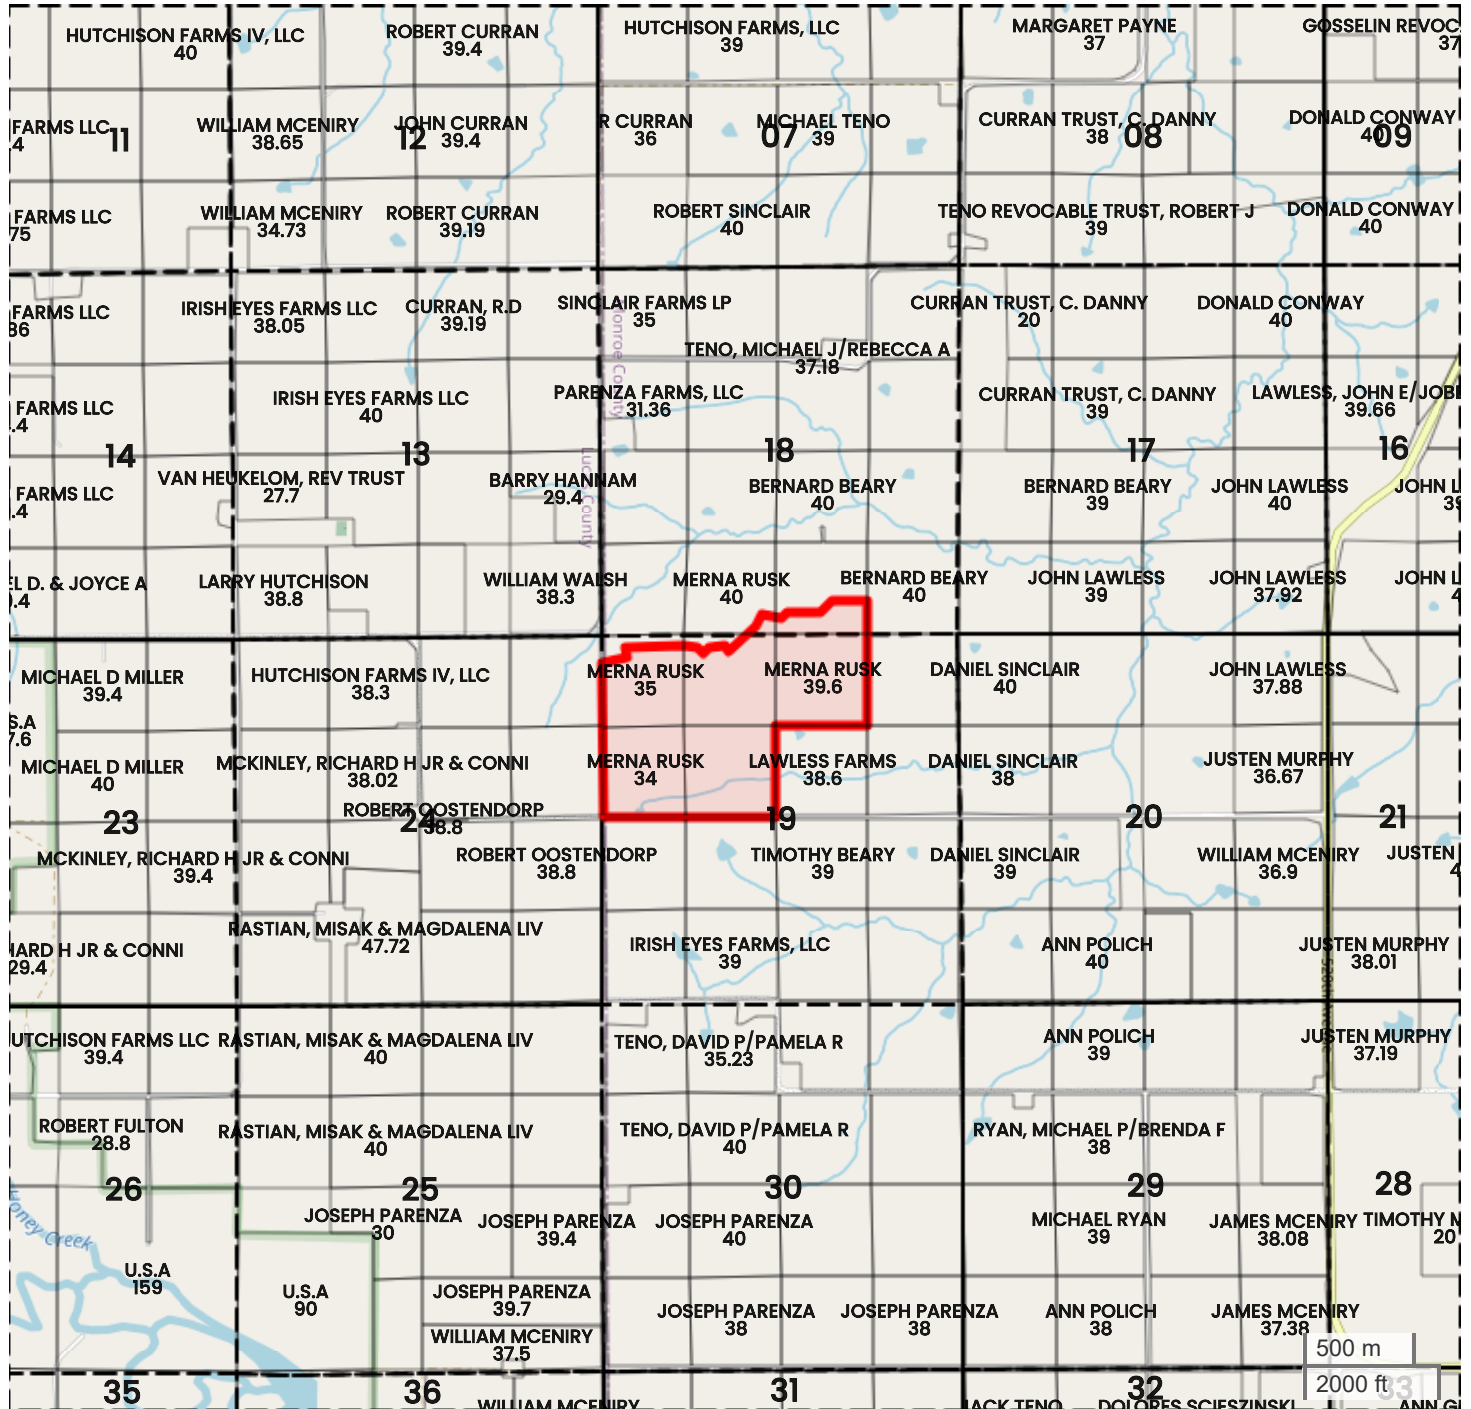

MONROE COUNTY - TRACT 2 (193.50 AC TOTAL, 182.08 AC TILLABLE)

PLAT MAP

Center: 40.939016, -93.091082

19-71N-19W
 Jackson Township
 Monroe County, IA

FarmWorth, LLC makes no warranties, express or implied, regarding the accuracy of any information provided through FarmWorth.com. User is solely responsible for independently verifying all information prior to use and waives any claims against FarmWorth, LLC arising from inaccuracies in such information.