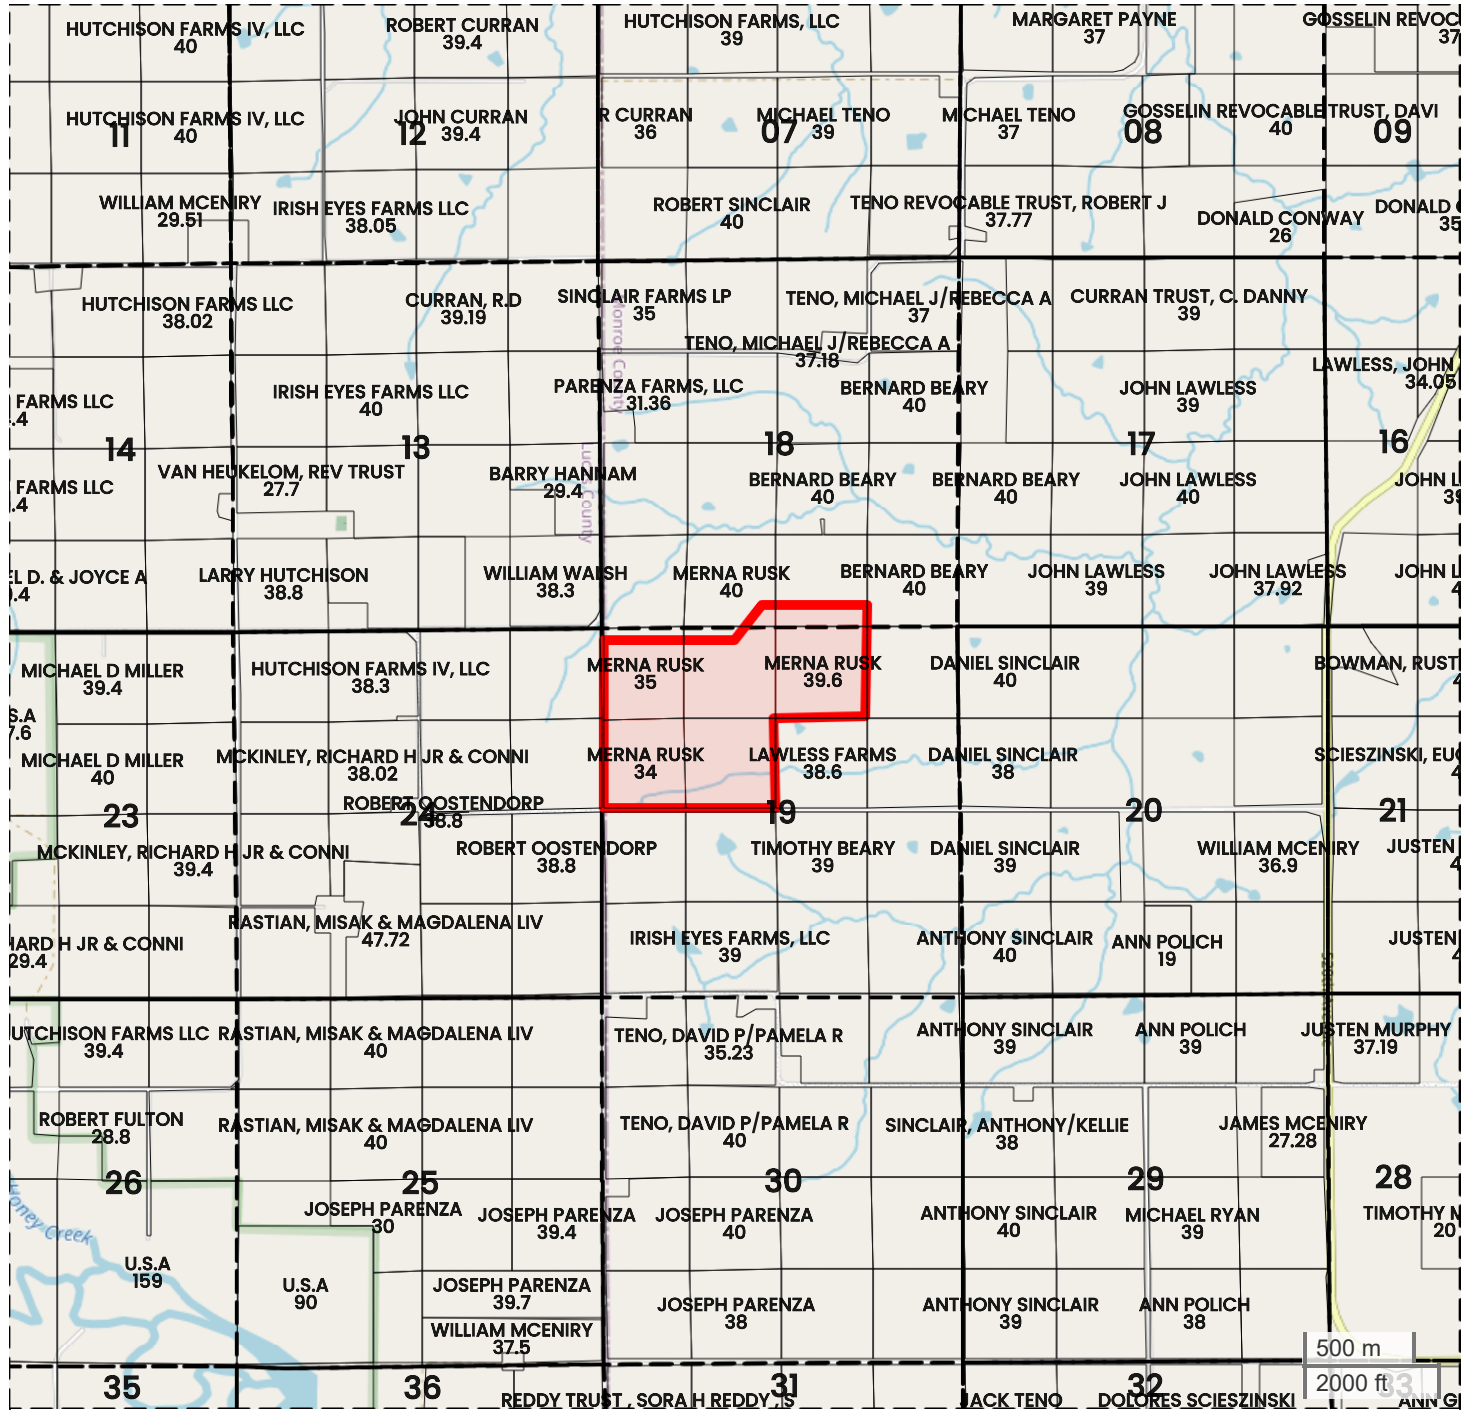

MONROE COUNTY - TRACT 2 (191.31 AC TOTAL, 181.80 AC TILLABLE)

PLAT MAP

Center: 40.938785, -93.091082

19-71N-19W
Jackson Township
Monroe County, IA

FarmWorth, LLC makes no warranties, express or implied, regarding the accuracy of any information provided through FarmWorth.com. User is solely responsible for independently verifying all information prior to use and waives any claims against FarmWorth, LLC arising from inaccuracies in such information.