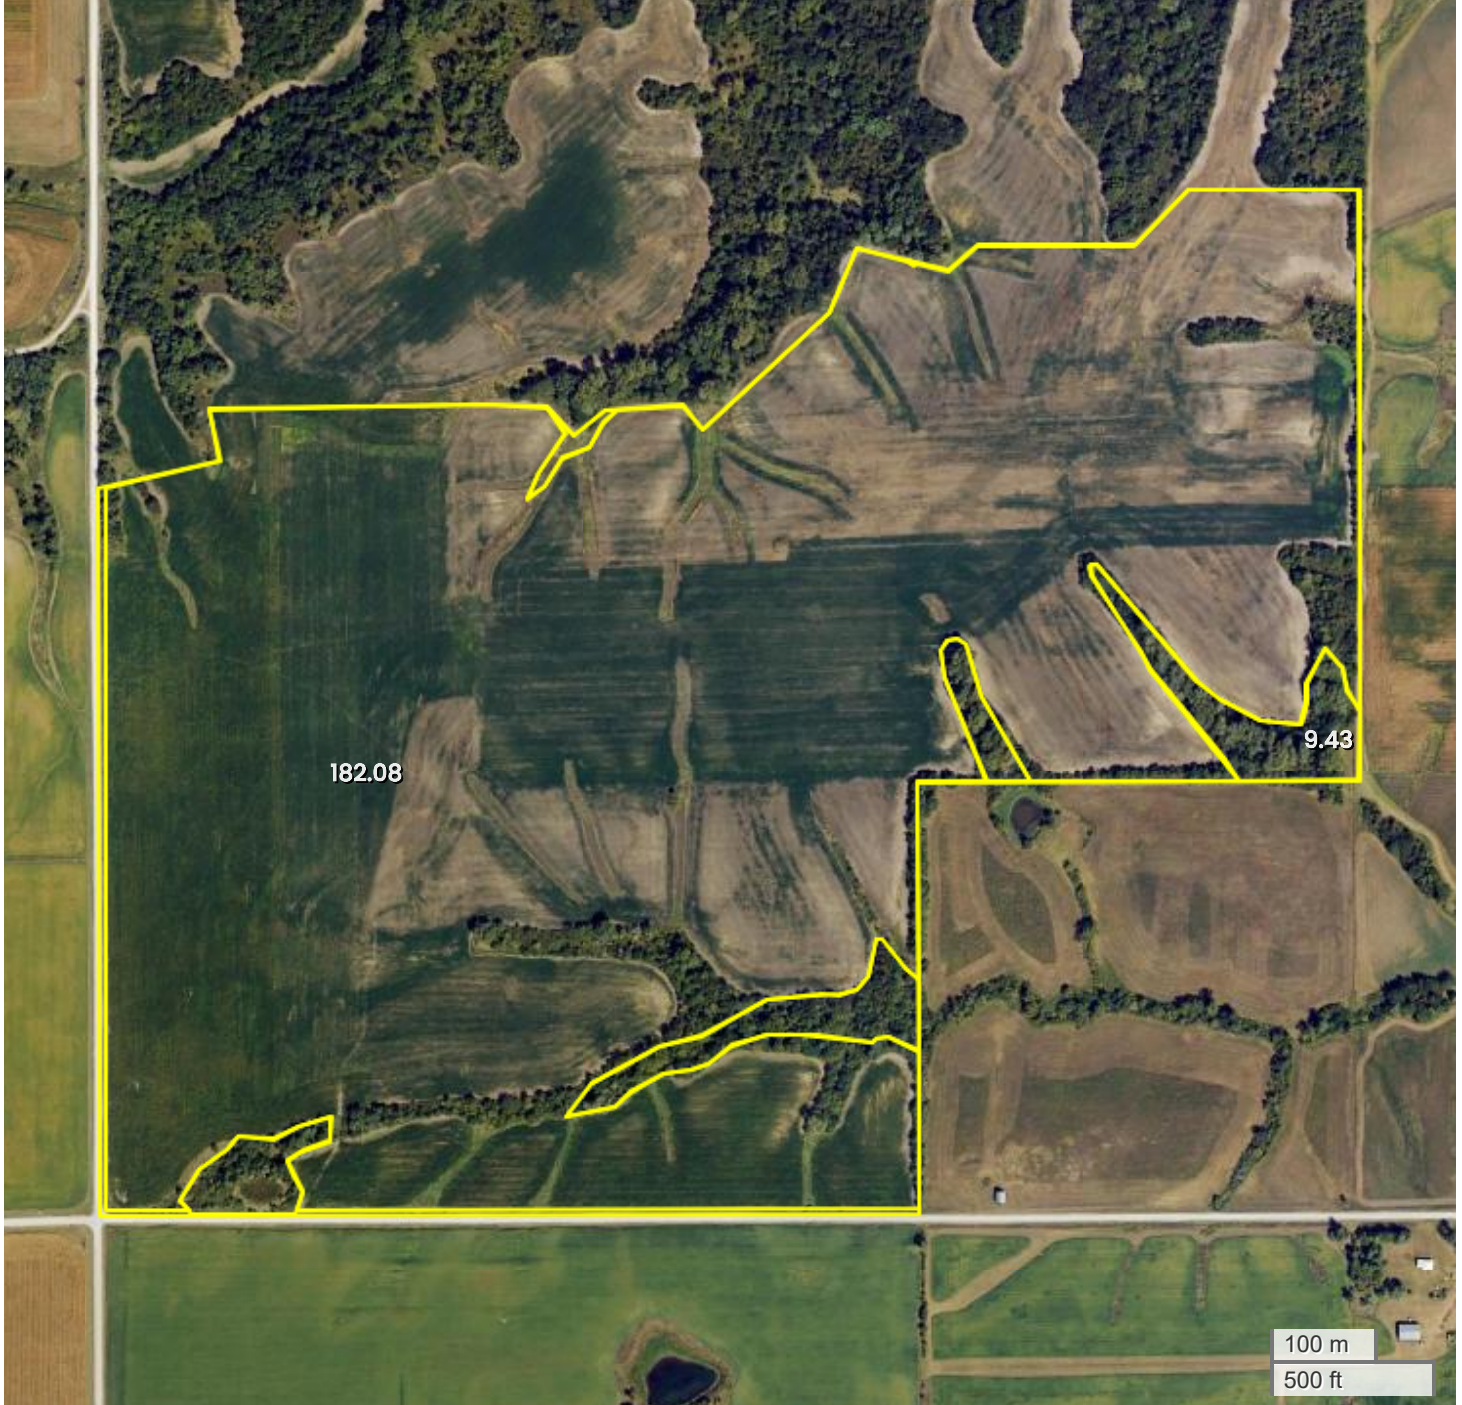

MONROE COUNTY - TRACT 2 (193.50 AC TOTAL, 182.08 AC TILLABLE)

AERIAL MAP

Center: 40.938982, -93.091021

19-71N-19W

Jackson Township

Monroe County, IA

FarmWorth, LLC makes no warranties, express or implied, regarding the accuracy of any information provided through FarmWorth.com. User is solely responsible for independently verifying all information prior to use and waives any claims against FarmWorth, LLC arising from inaccuracies in such information.