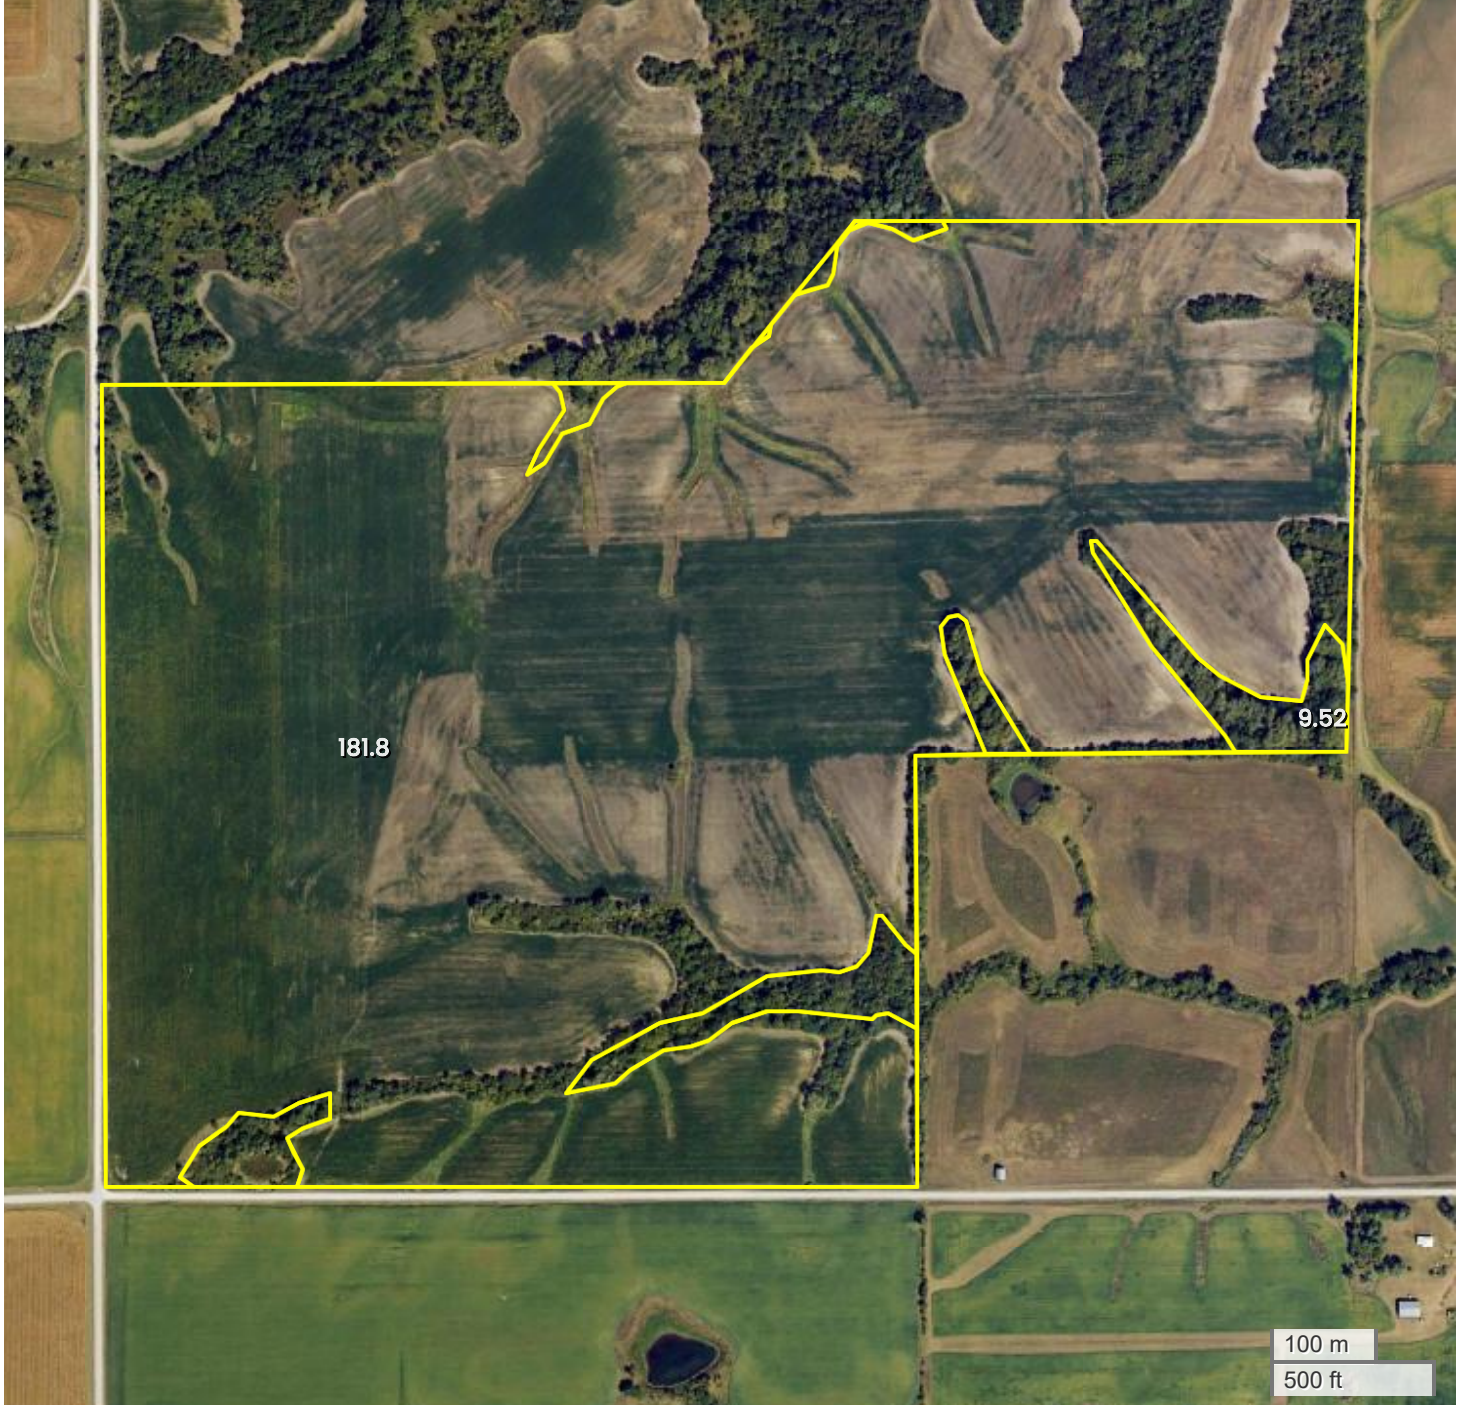

MONROE COUNTY - TRACT 2 (191.31 AC TOTAL, 181.80 AC TILLABLE)

AERIAL MAP

Center: 40.938788, -93.091042

19-71N-19W

Jackson Township
Monroe County, IA

FarmWorth, LLC makes no warranties, express or implied, regarding the accuracy of any information provided through FarmWorth.com. User is solely responsible for independently verifying all information prior to use and waives any claims against FarmWorth, LLC arising from inaccuracies in such information.