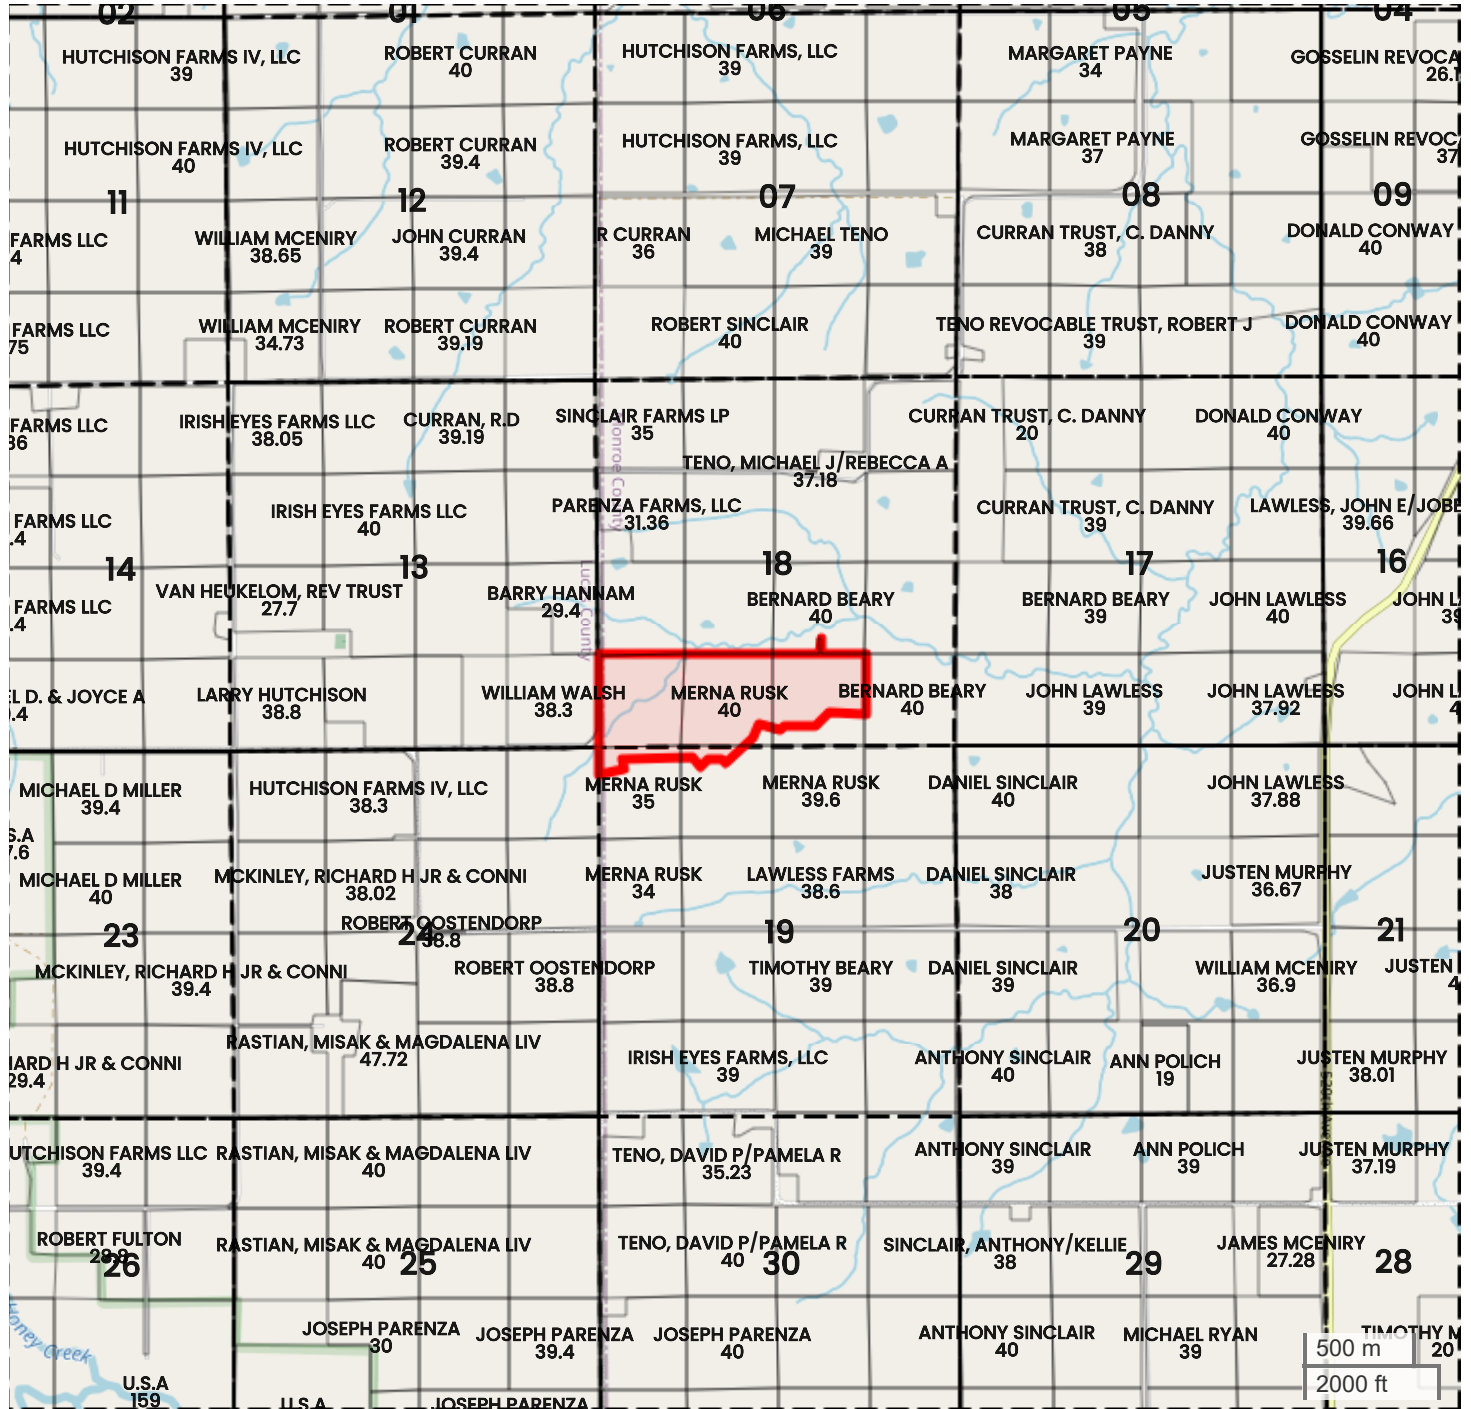

MONROE COUNTY - TRACT 1 (114.91 AC TOTAL, 49.36 AC TILLABLE)

PLAT MAP

Center: 40.943488, -93.090979

18-71N-19W
 Jackson Township
 Monroe County, IA

FarmWorth, LLC makes no warranties, express or implied, regarding the accuracy of any information provided through FarmWorth.com. User is solely responsible for independently verifying all information prior to use and waives any claims against FarmWorth, LLC arising from inaccuracies in such information.