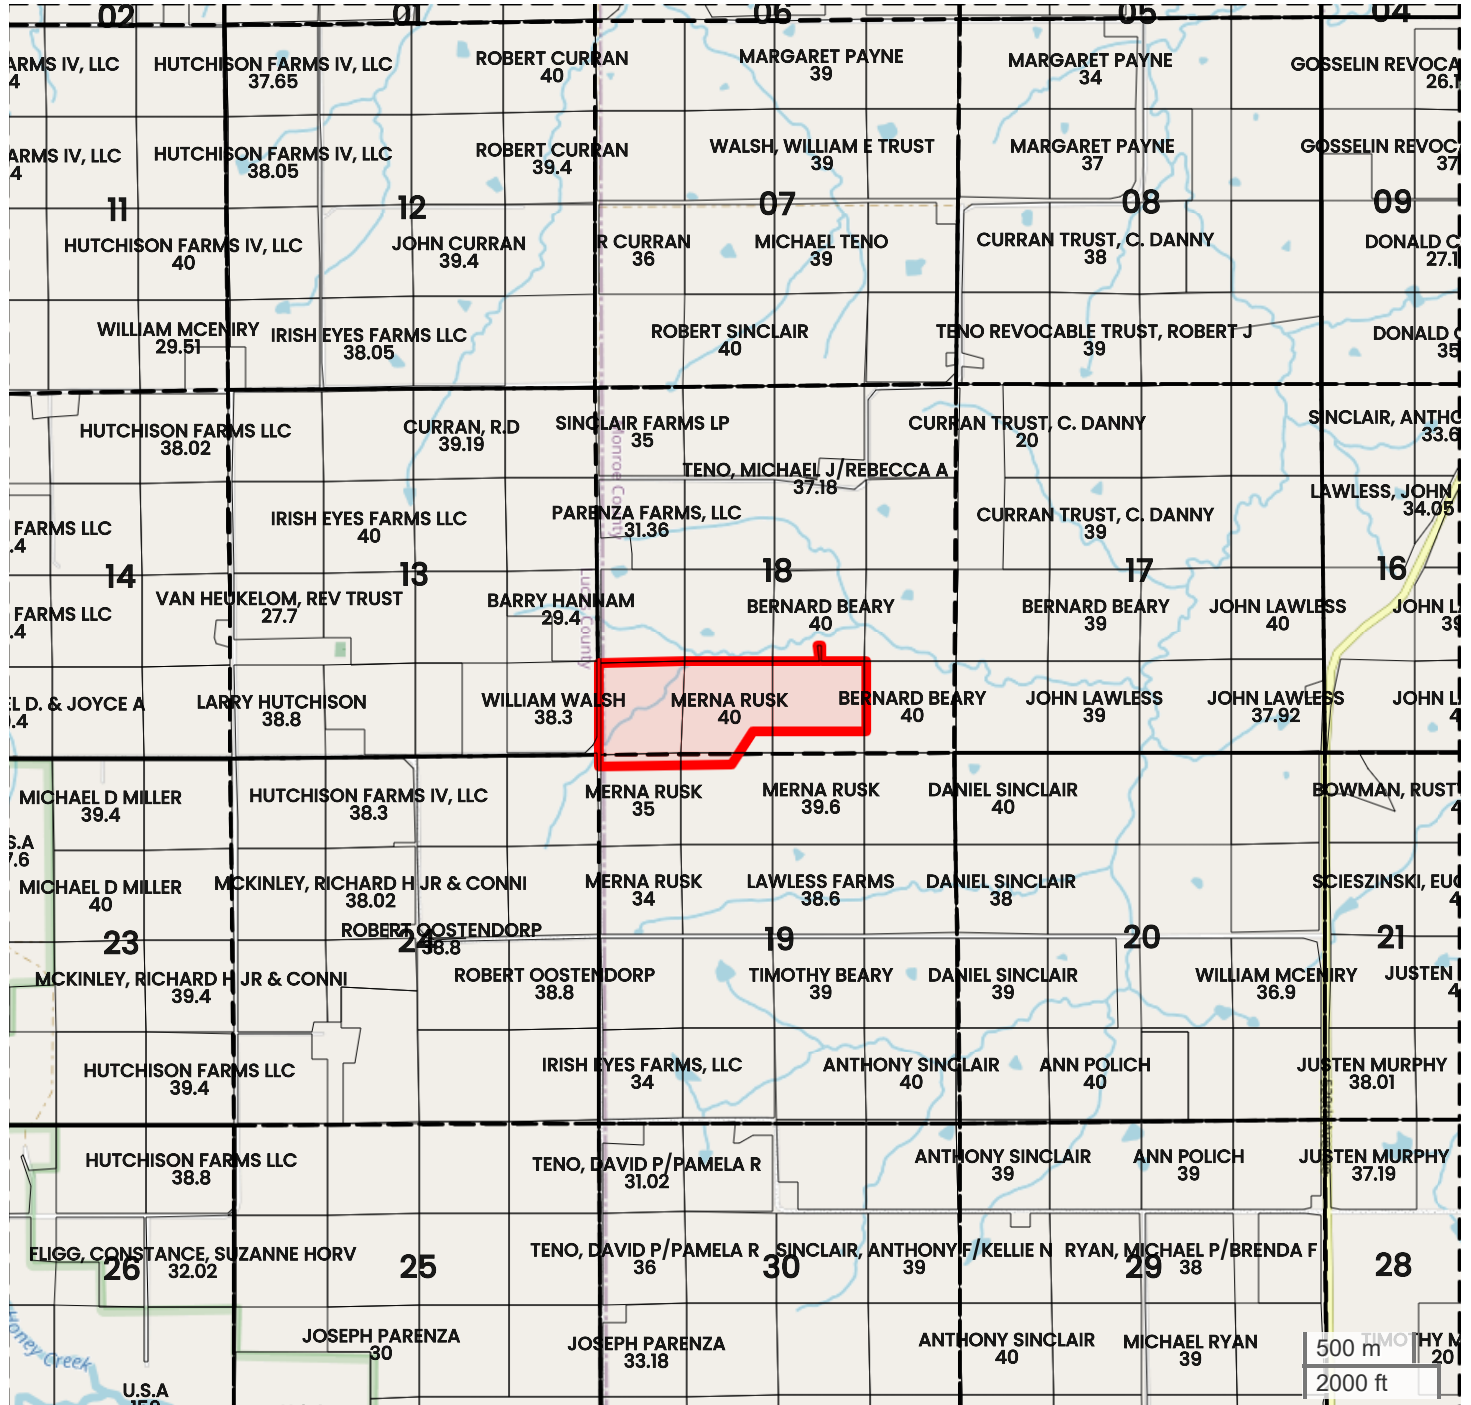

MONROE COUNTY - TRACT 1 (112.43 AC TOTAL, 49.64 AC TILLABLE)

PLAT MAP

Center: 40.943796, -93.090979

18-71N-19W
Jackson Township
Monroe County, IA

FarmWorth, LLC makes no warranties, express or implied, regarding the accuracy of any information provided through FarmWorth.com. User is solely responsible for independently verifying all information prior to use and waives any claims against FarmWorth, LLC arising from inaccuracies in such information.