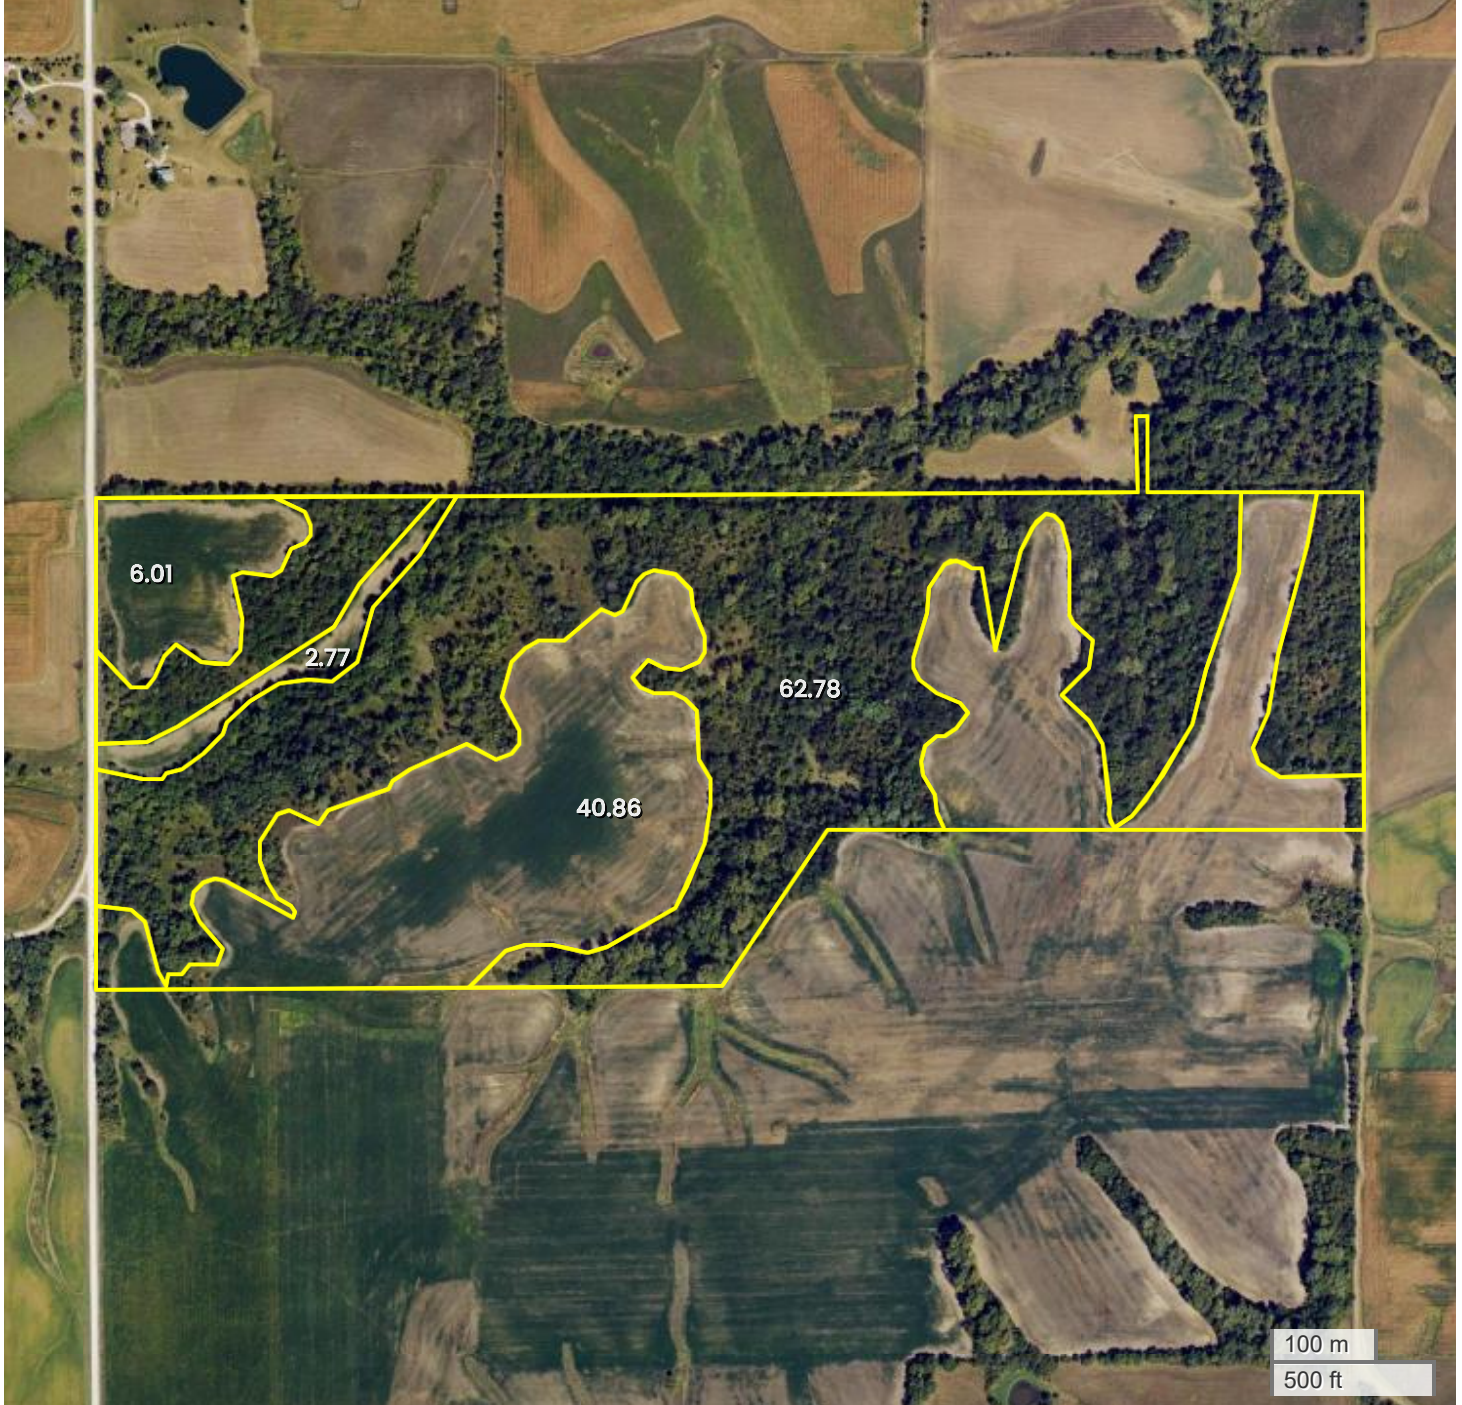

MONROE COUNTY - TRACT 1 (112.43 AC TOTAL, 49.64 AC TILLABLE)

# AERIAL MAP

Center: 40.943828, -93.091021

18-71N-19W

Jackson Township

Monroe County, IA

FarmWorth, LLC makes no warranties, express or implied, regarding the accuracy of any information provided through FarmWorth.com. User is solely responsible for independently verifying all information prior to use and waives any claims against FarmWorth, LLC arising from inaccuracies in such information.