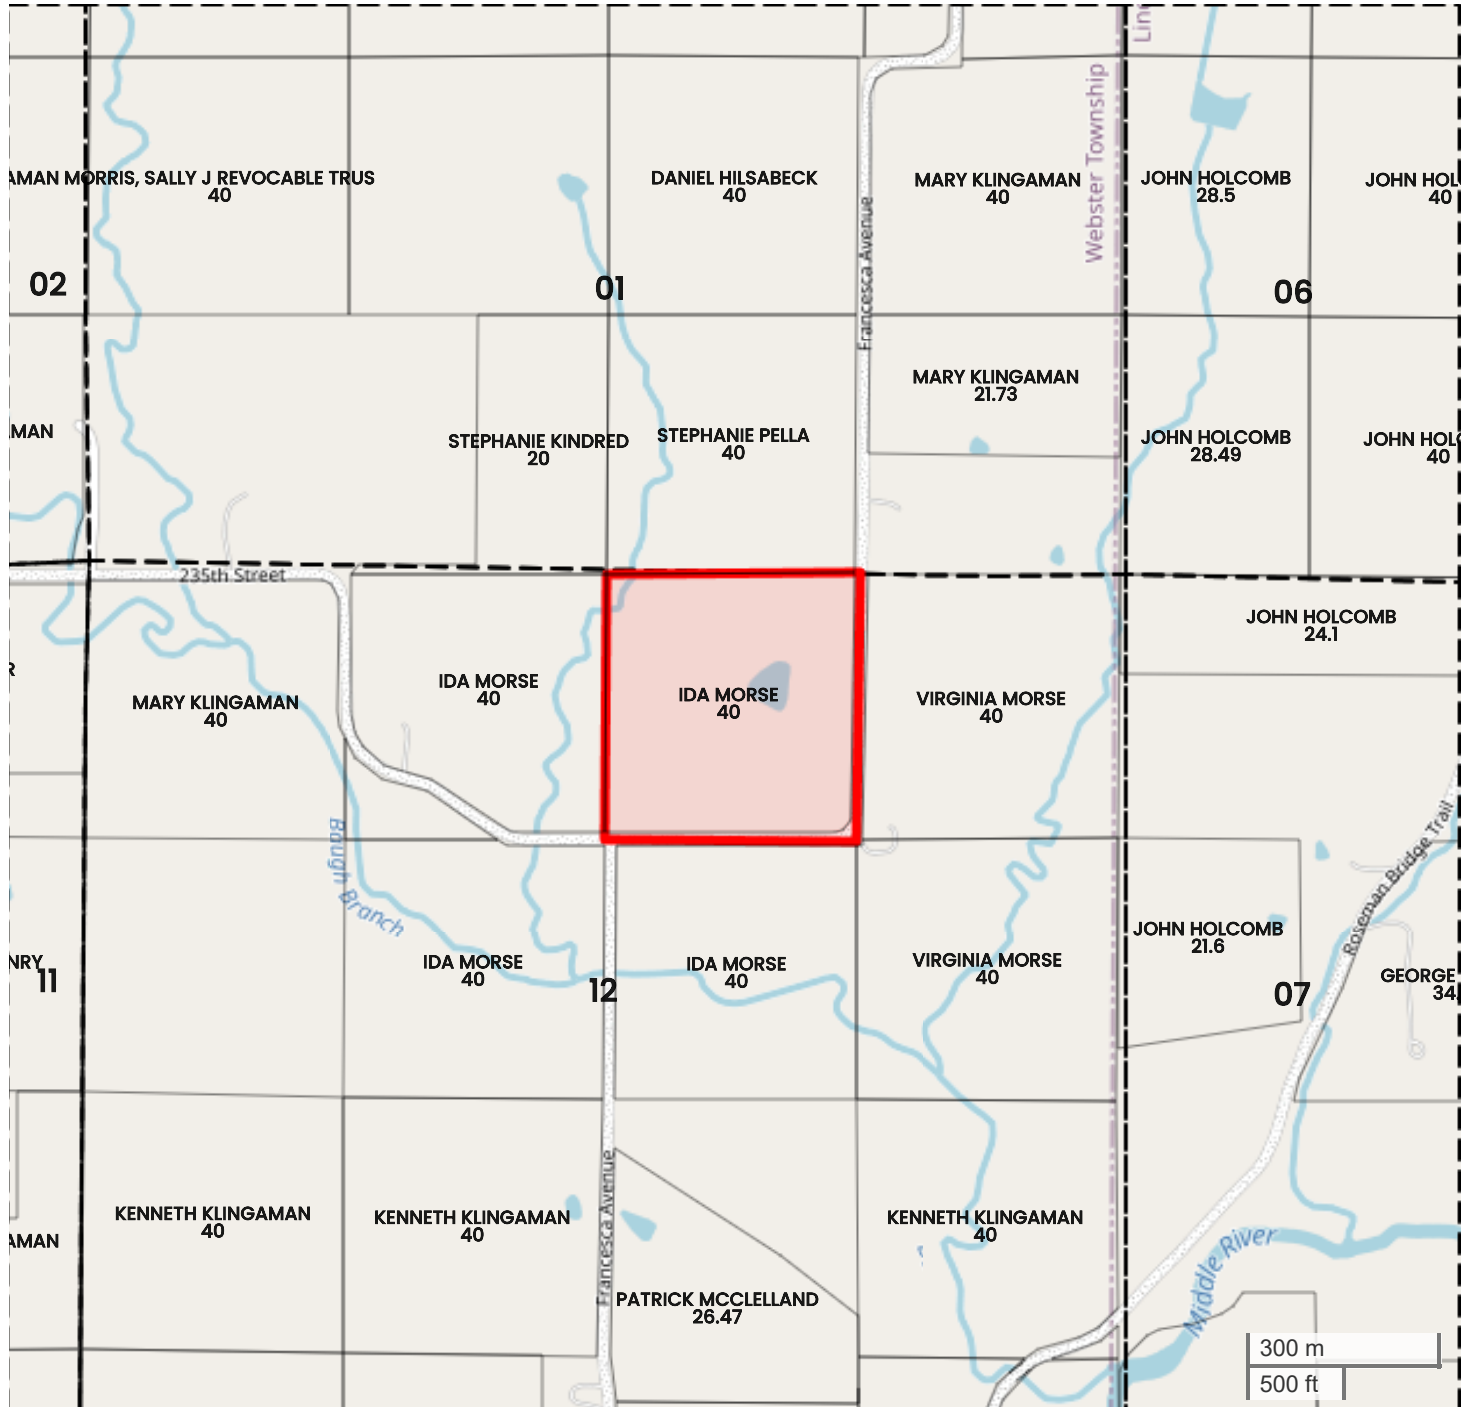

MORSE FARM - TRACT 3

PLAT MAP

Center: 41.313958, -94.134351

12-75N-29W

Webster Township

Madison County, IA

FarmWorth, LLC makes no warranties, express or implied, regarding the accuracy of any information provided through FarmWorth.com. User is solely responsible for independently verifying all information prior to use and waives any claims against FarmWorth, LLC arising from inaccuracies in such information.