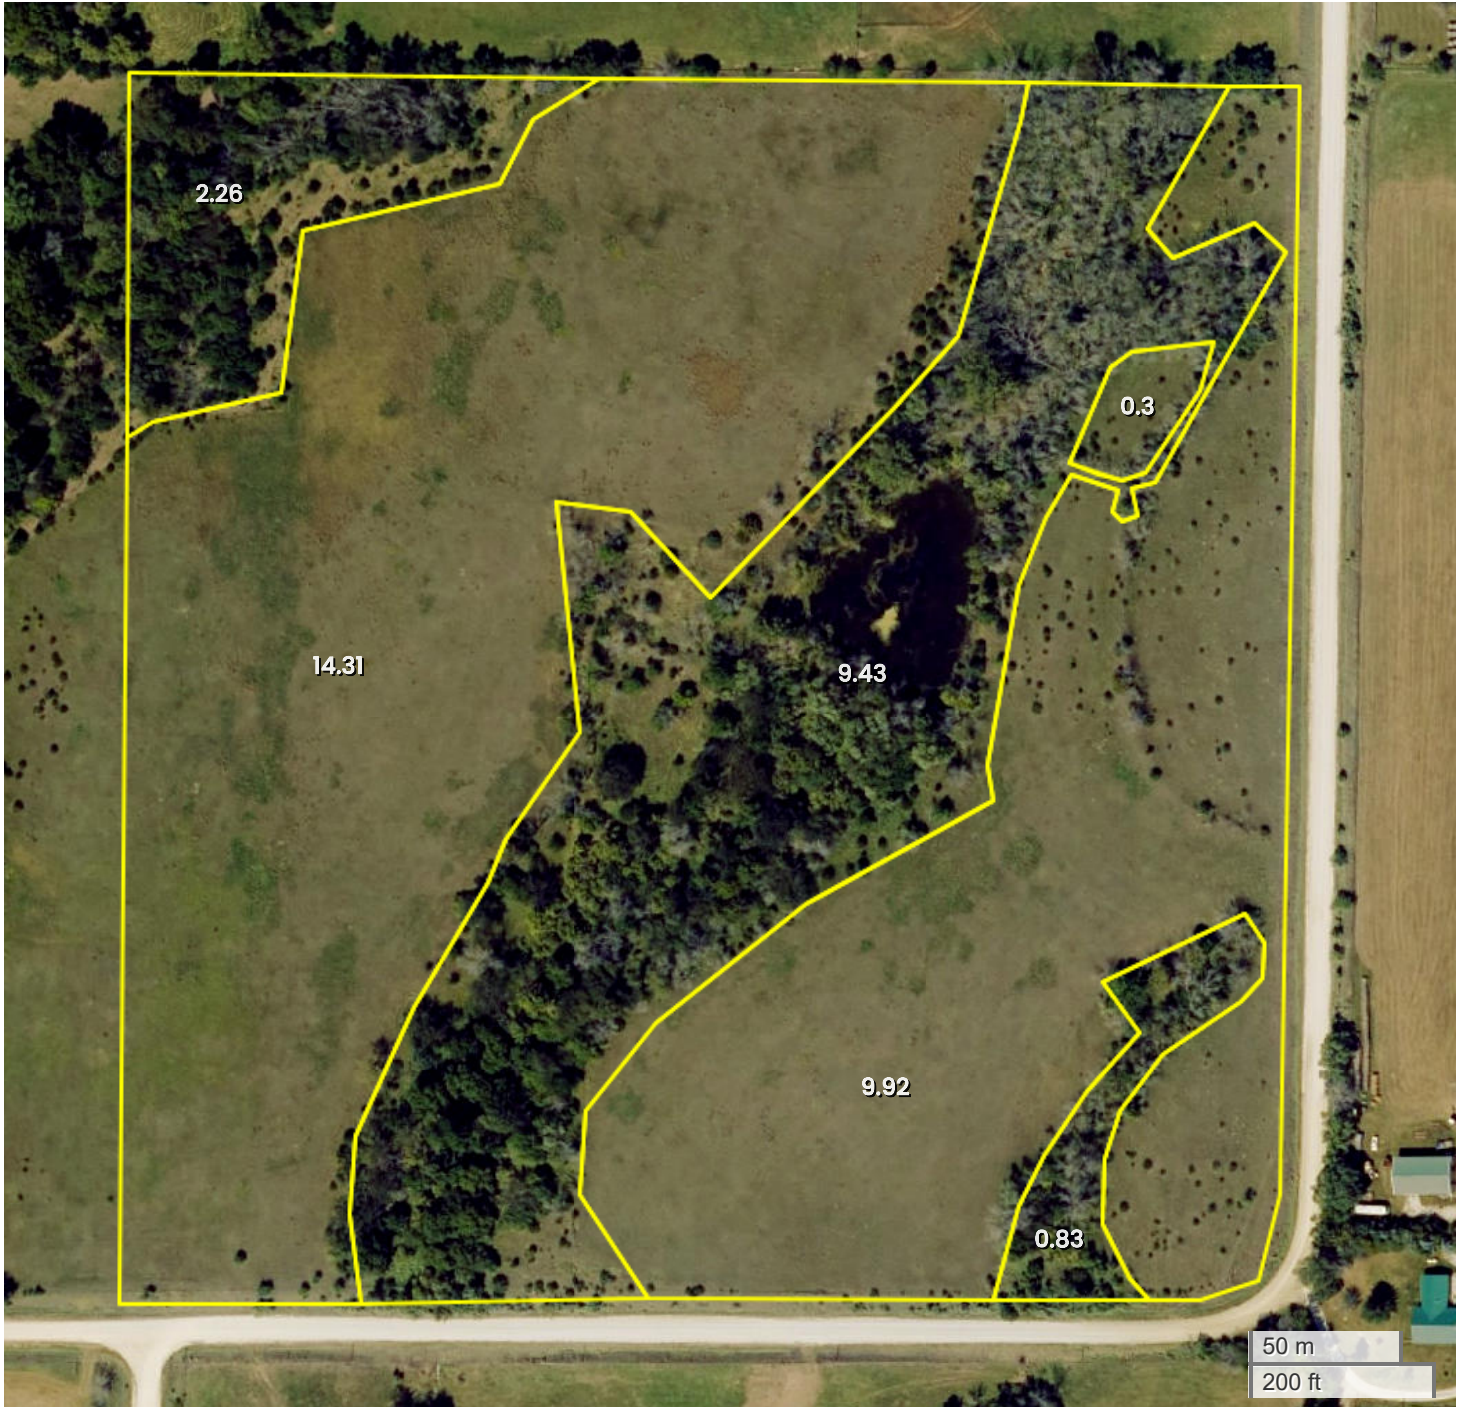

MORSE FARM - TRACT 3

AERIAL MAP

Center: 41.314007, -94.134456

12-75N-29W

Webster Township

Madison County, IA

FarmWorth, LLC makes no warranties, express or implied, regarding the accuracy of any information provided through FarmWorth.com. User is solely responsible for independently verifying all information prior to use and waives any claims against FarmWorth, LLC arising from inaccuracies in such information.