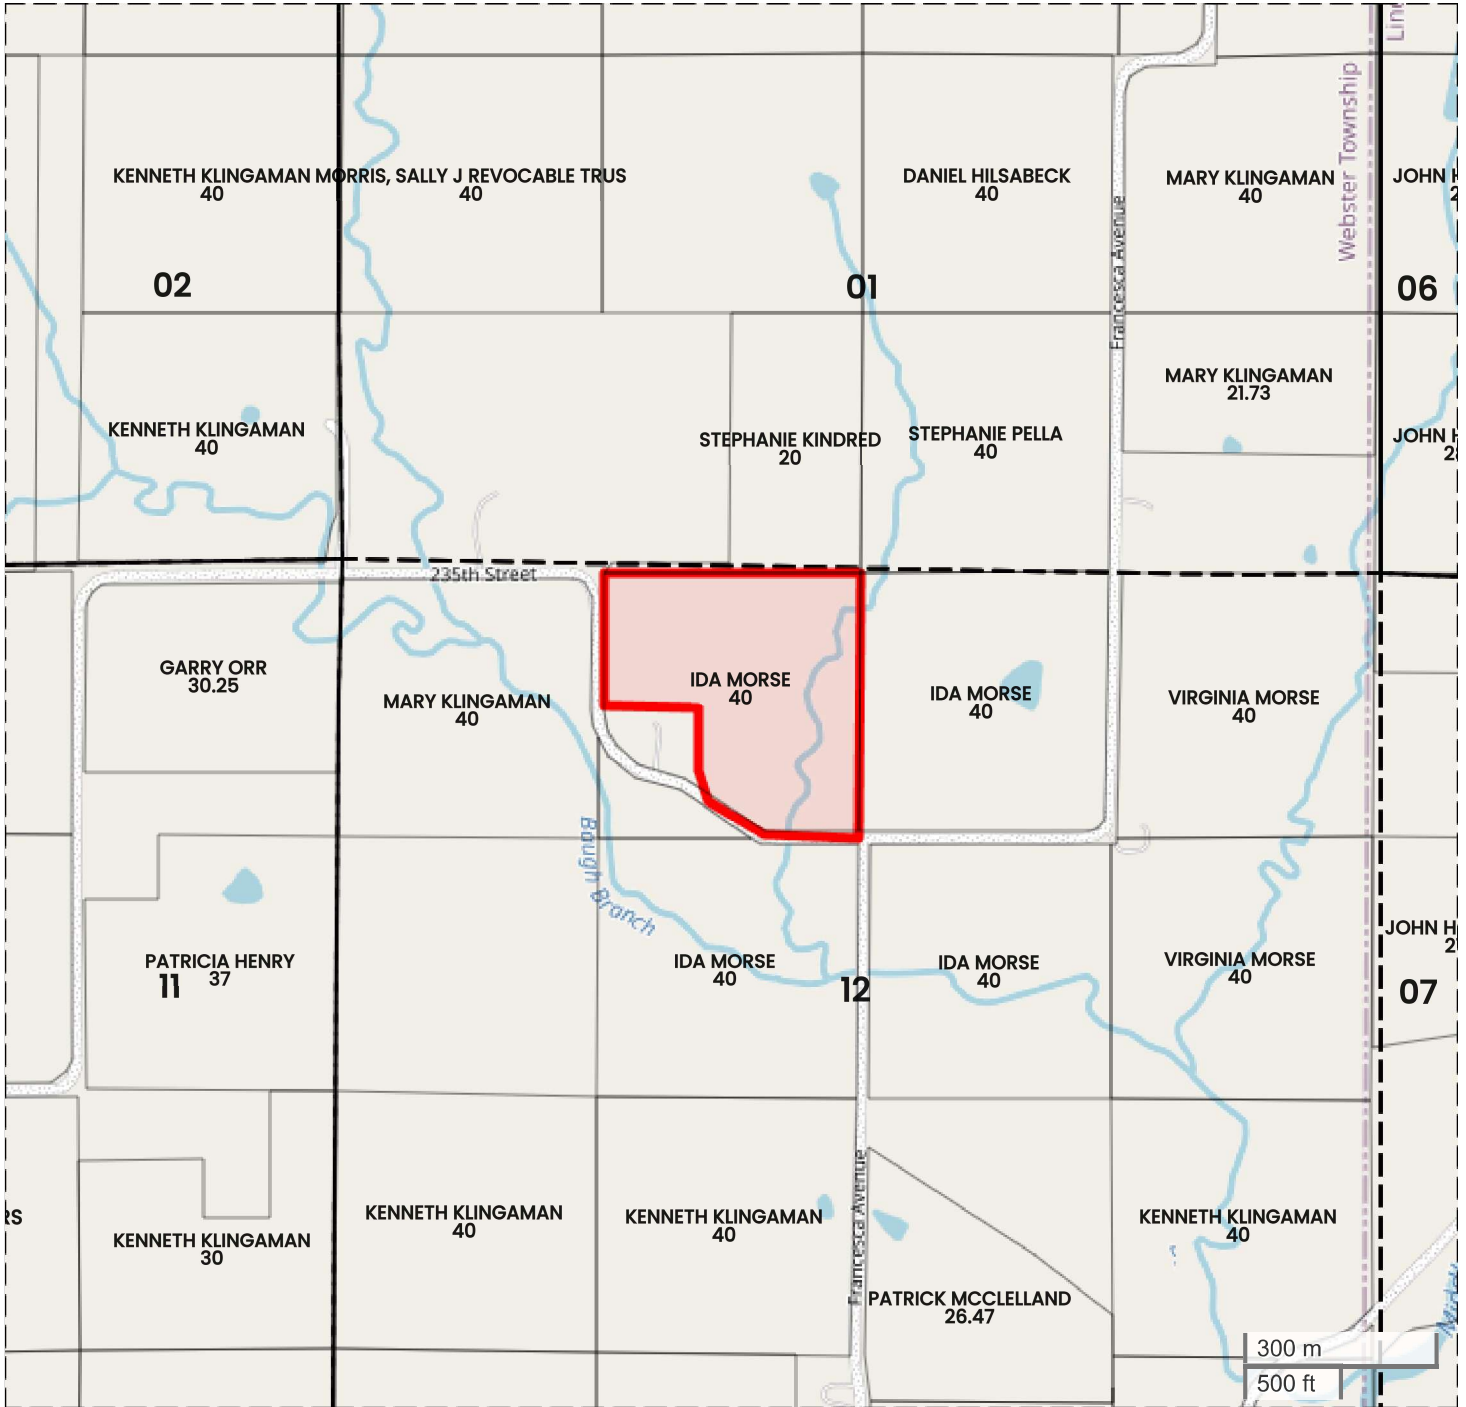

MORSE FARM - TRACT 2

# PLAT MAP

Center: 41.313958, -94.139079

12-75N-29W

Webster Township

Madison County, IA

FarmWorth, LLC makes no warranties, express or implied, regarding the accuracy of any information provided through FarmWorth.com. User is solely responsible for independently verifying all information prior to use and waives any claims against FarmWorth, LLC arising from inaccuracies in such information.