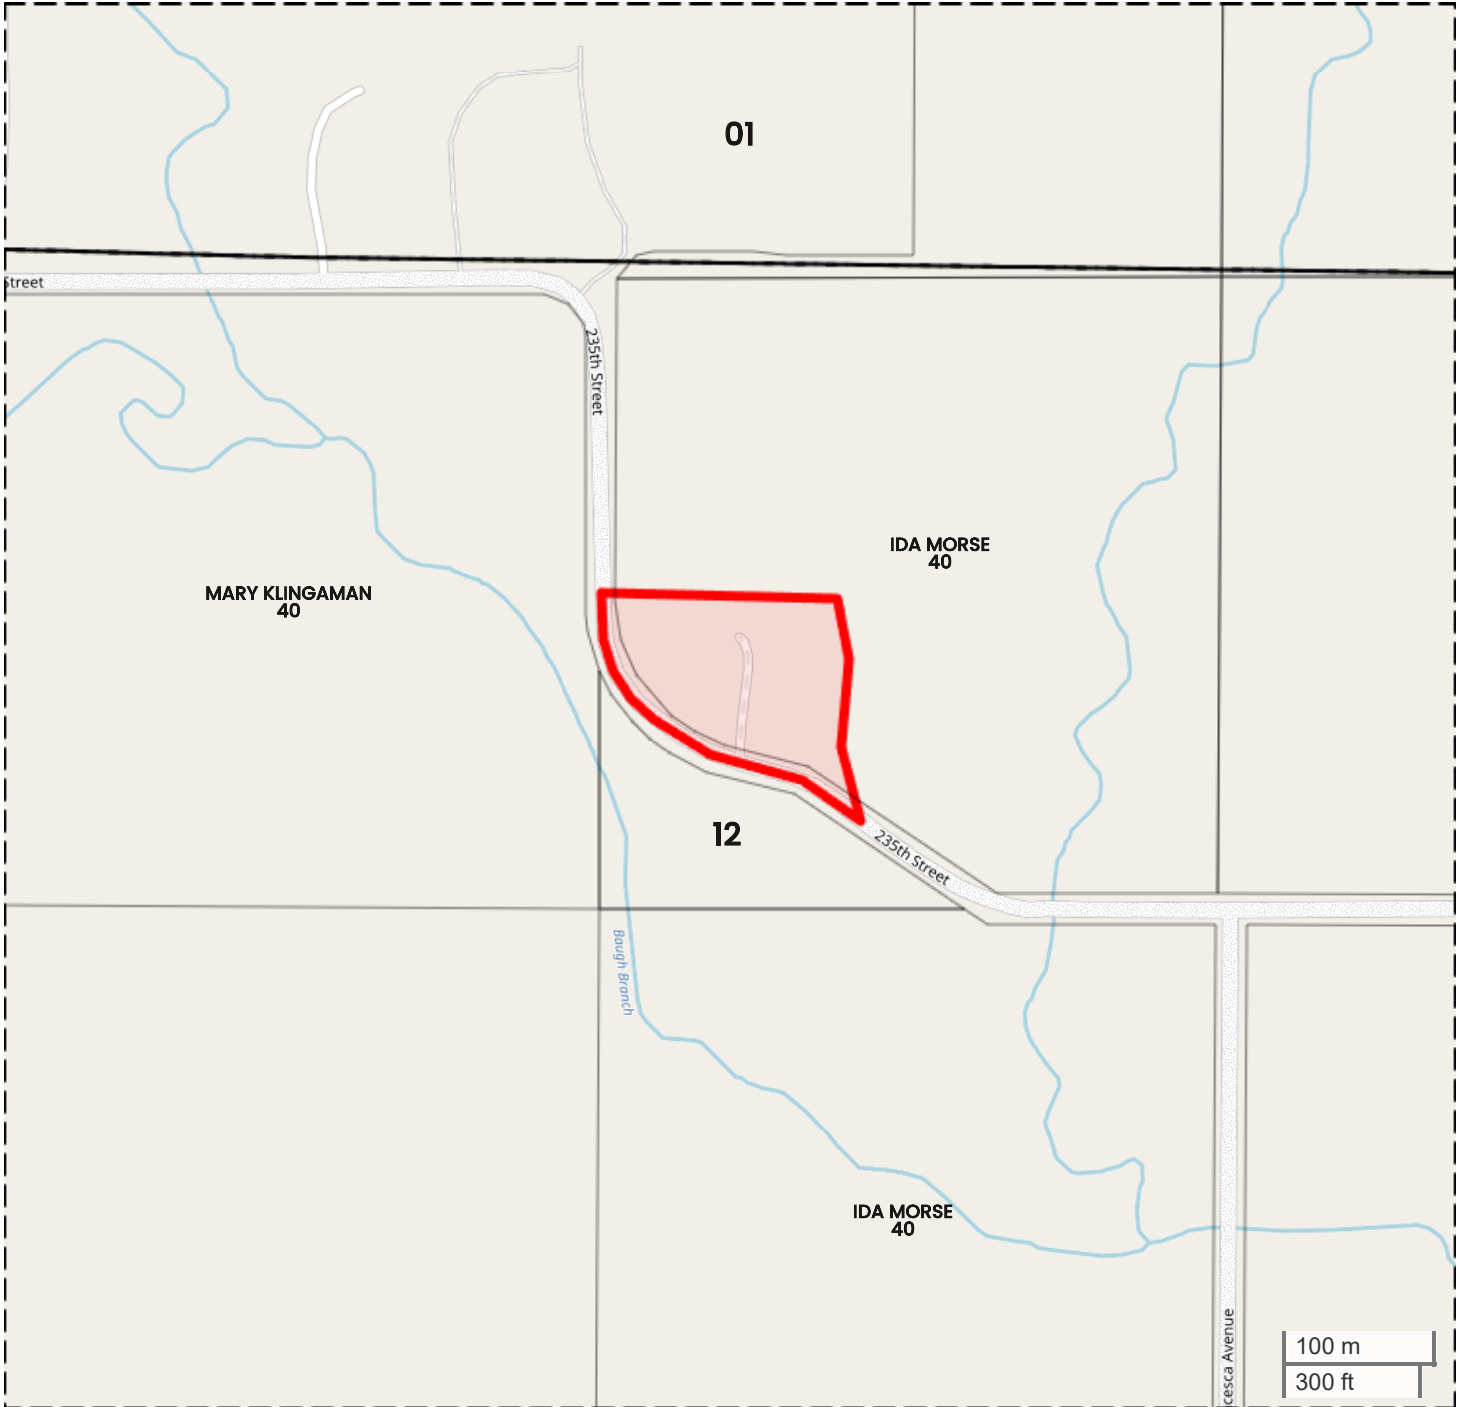

MORSE FARM - TRACT 1

PLAT MAP

Center: 41.313312, -94.140532

12-75N-29W

Webster Township

Madison County, IA

FarmWorth, LLC makes no warranties, express or implied, regarding the accuracy of any information provided through FarmWorth.com. User is solely responsible for independently verifying all information prior to use and waives any claims against FarmWorth, LLC arising from inaccuracies in such information.