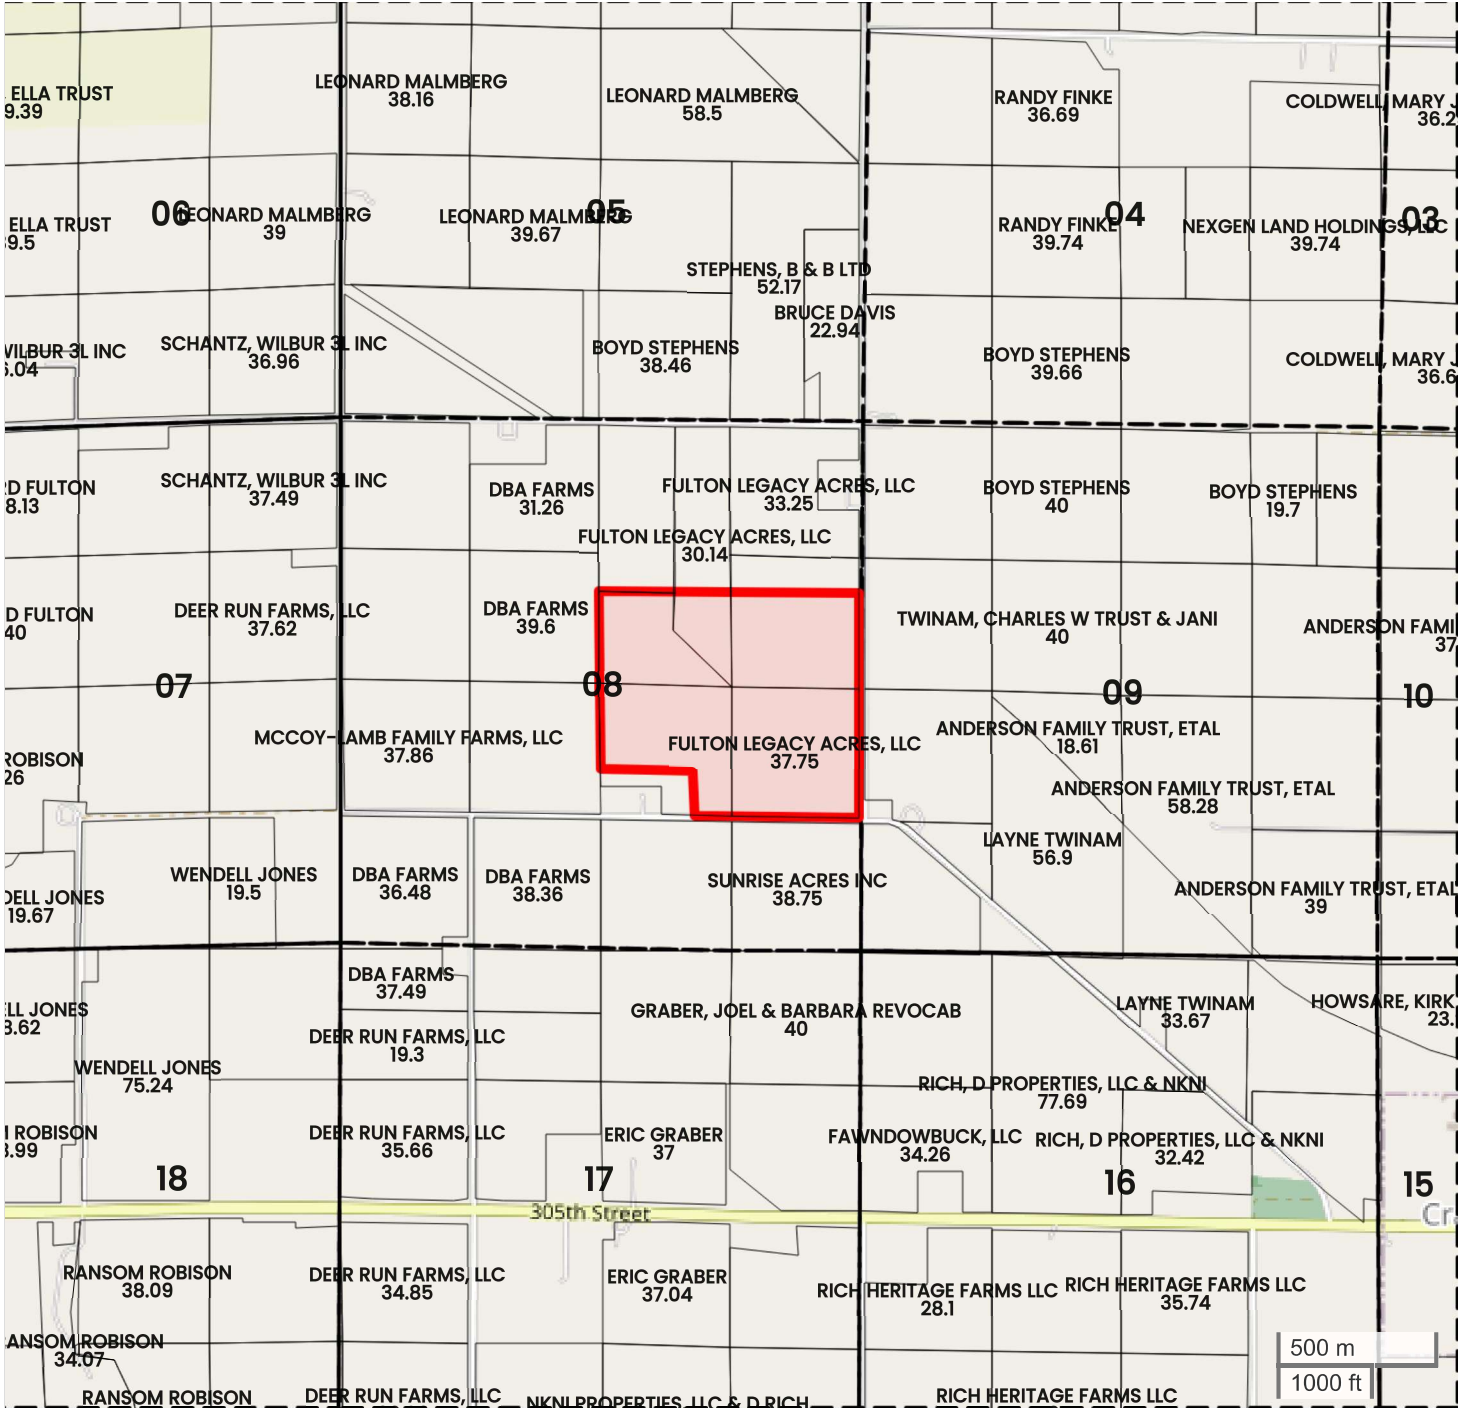

FULTON LEGACY ACRES, LLC TRACT 2
PLAT MAP

Center: 41.228545, -91.567638

08-74N-6W

Crawford Township

Washington County, IA

FarmWorth, LLC makes no warranties, express or implied, regarding the accuracy of any information provided through FarmWorth.com. User is solely responsible for independently verifying all information prior to use and waives any claims against FarmWorth, LLC arising from inaccuracies in such information.