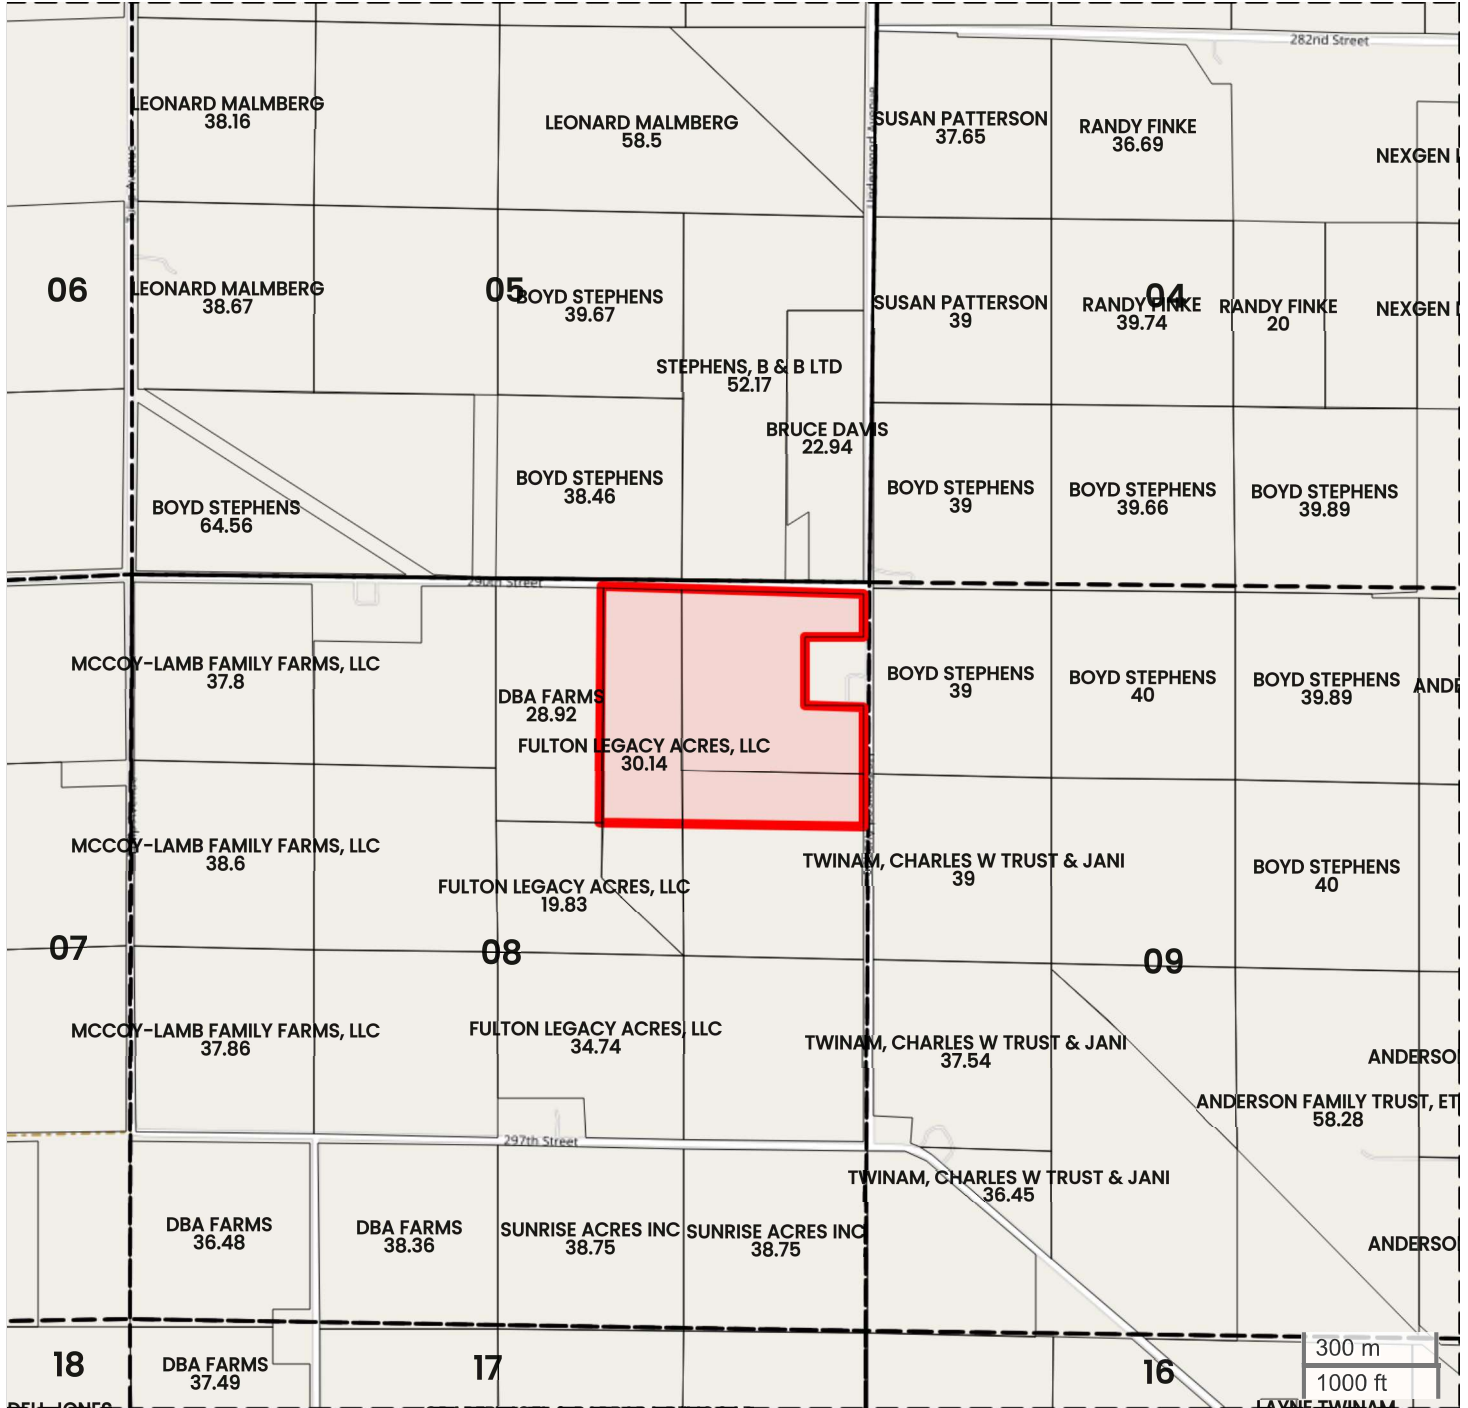

FULTON LEGACY ACRES, LLC - TRACT 1

PLAT MAP

Center: 41.233978, -91.566302

08-74N-6W

Crawford Township

Washington County, IA

300 m
1000 ft

FarmWorth, LLC makes no warranties, express or implied, regarding the accuracy of any information provided through FarmWorth.com. User is solely responsible for independently verifying all information prior to use and waives any claims against FarmWorth, LLC arising from inaccuracies in such information.