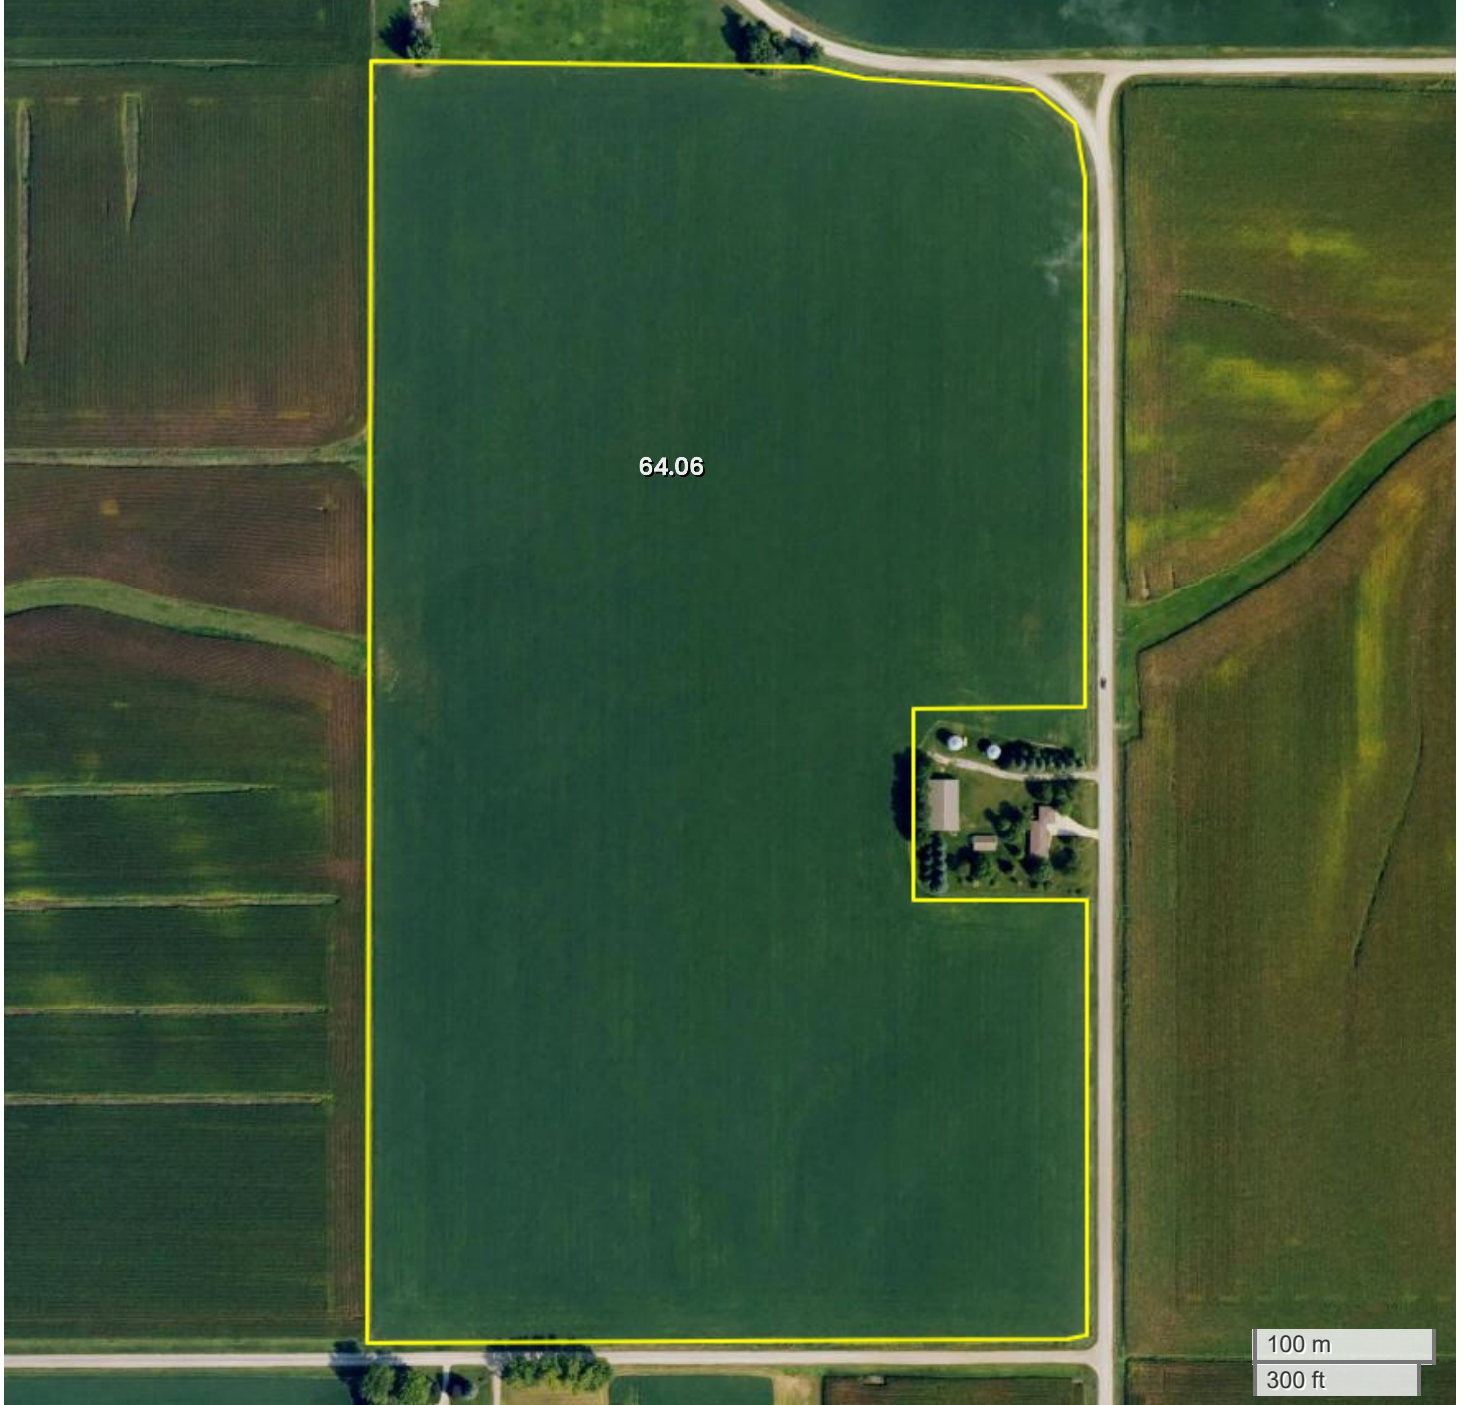

TRACT 1
AERIAL MAP

Center: 41.598464, -92.970780

06-78N-18W

Elk Creek Township

Jasper County, IA

FarmWorth, LLC makes no warranties, express or implied, regarding the accuracy of any information provided through FarmWorth.com. User is solely responsible for independently verifying all information prior to use and waives any claims against FarmWorth, LLC arising from inaccuracies in such information.