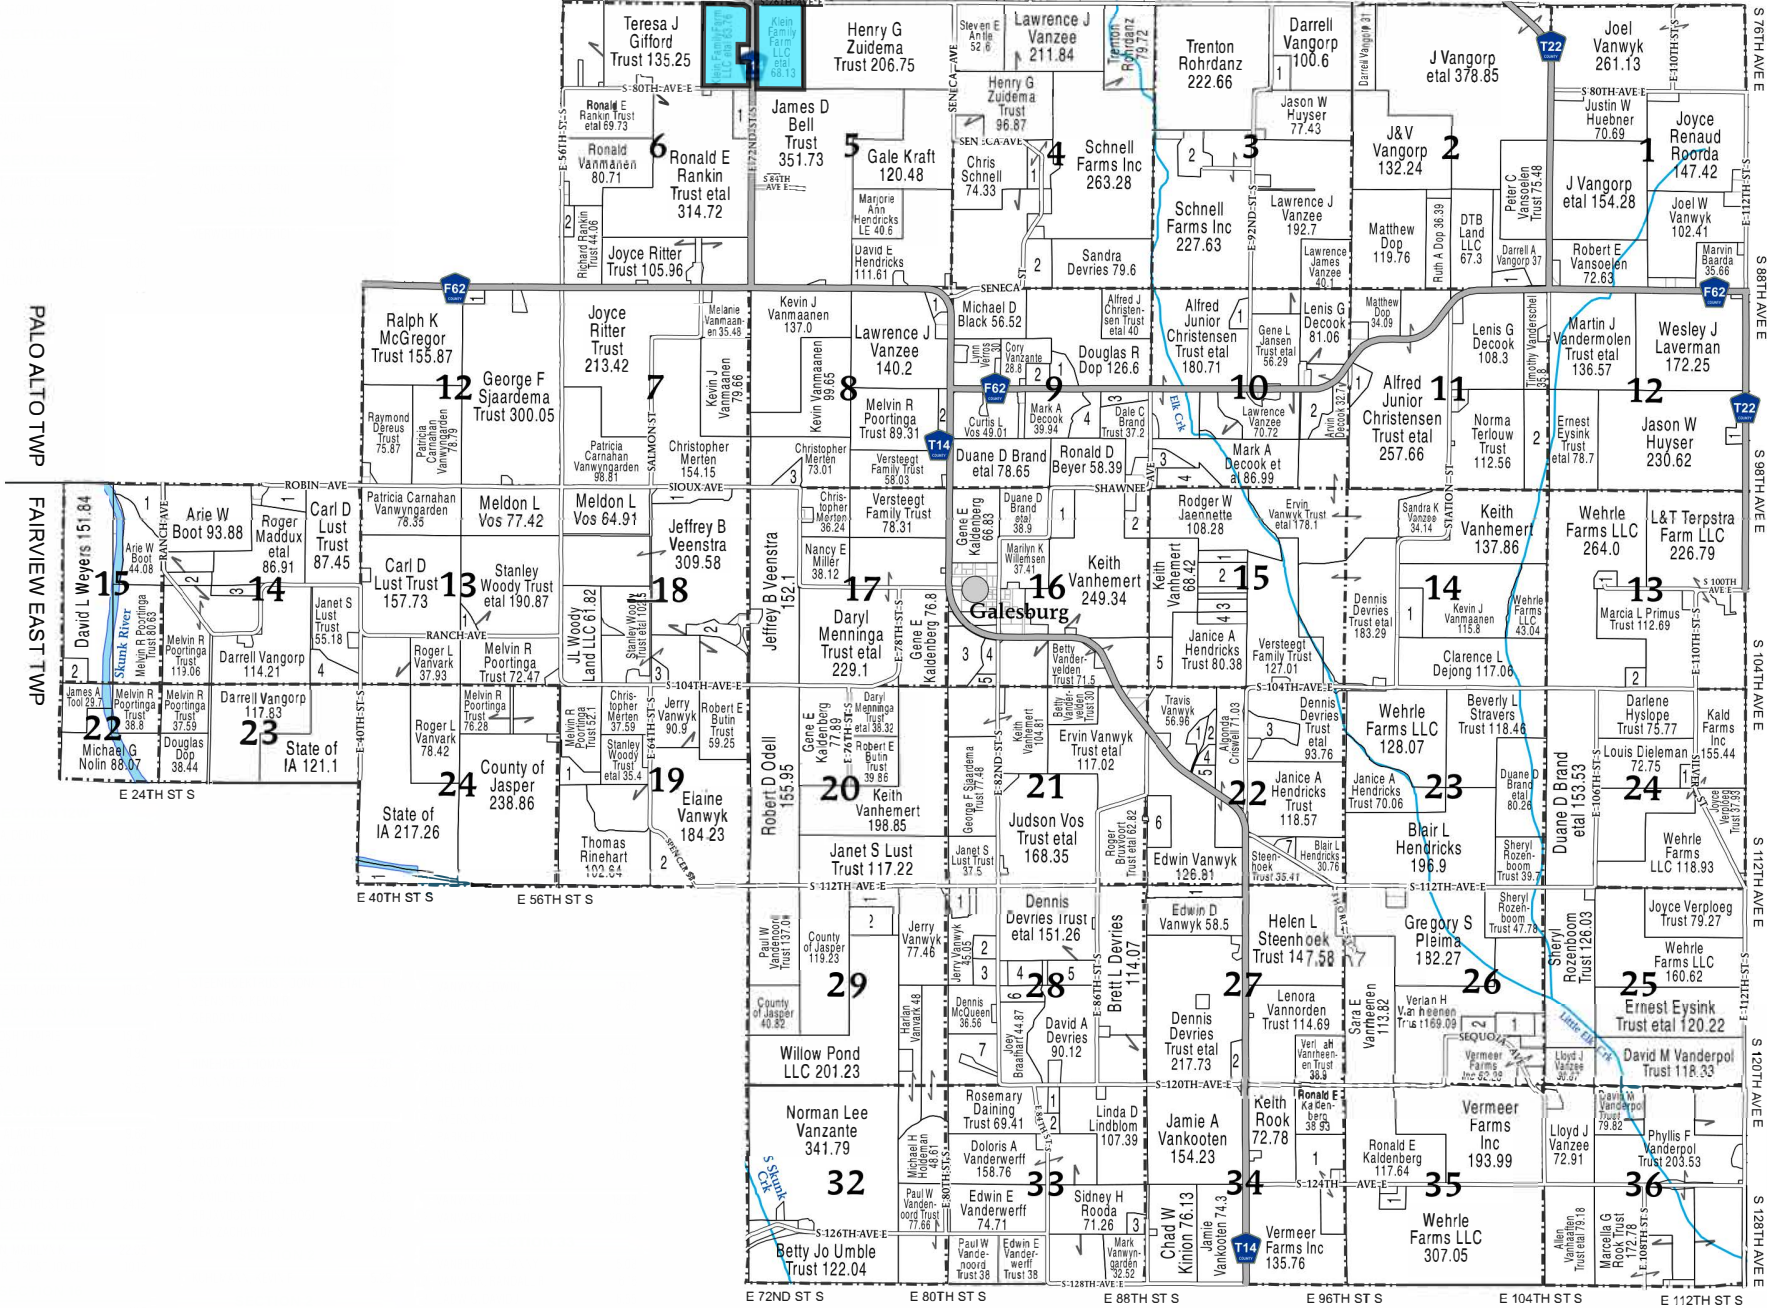

R19W

R18W

BUENA VISTA TWP

T-78-N

ELK CREEK PLAT
(Landowners)
LYNN GROVE TWP

R-18-19-W

PALO ALTO TWP

FAIRVIEW EAST TWP

E 72ND ST S E 80TH ST S E 88TH ST S E 96TH ST S E 104TH ST S E 112TH ST S

MARION CO