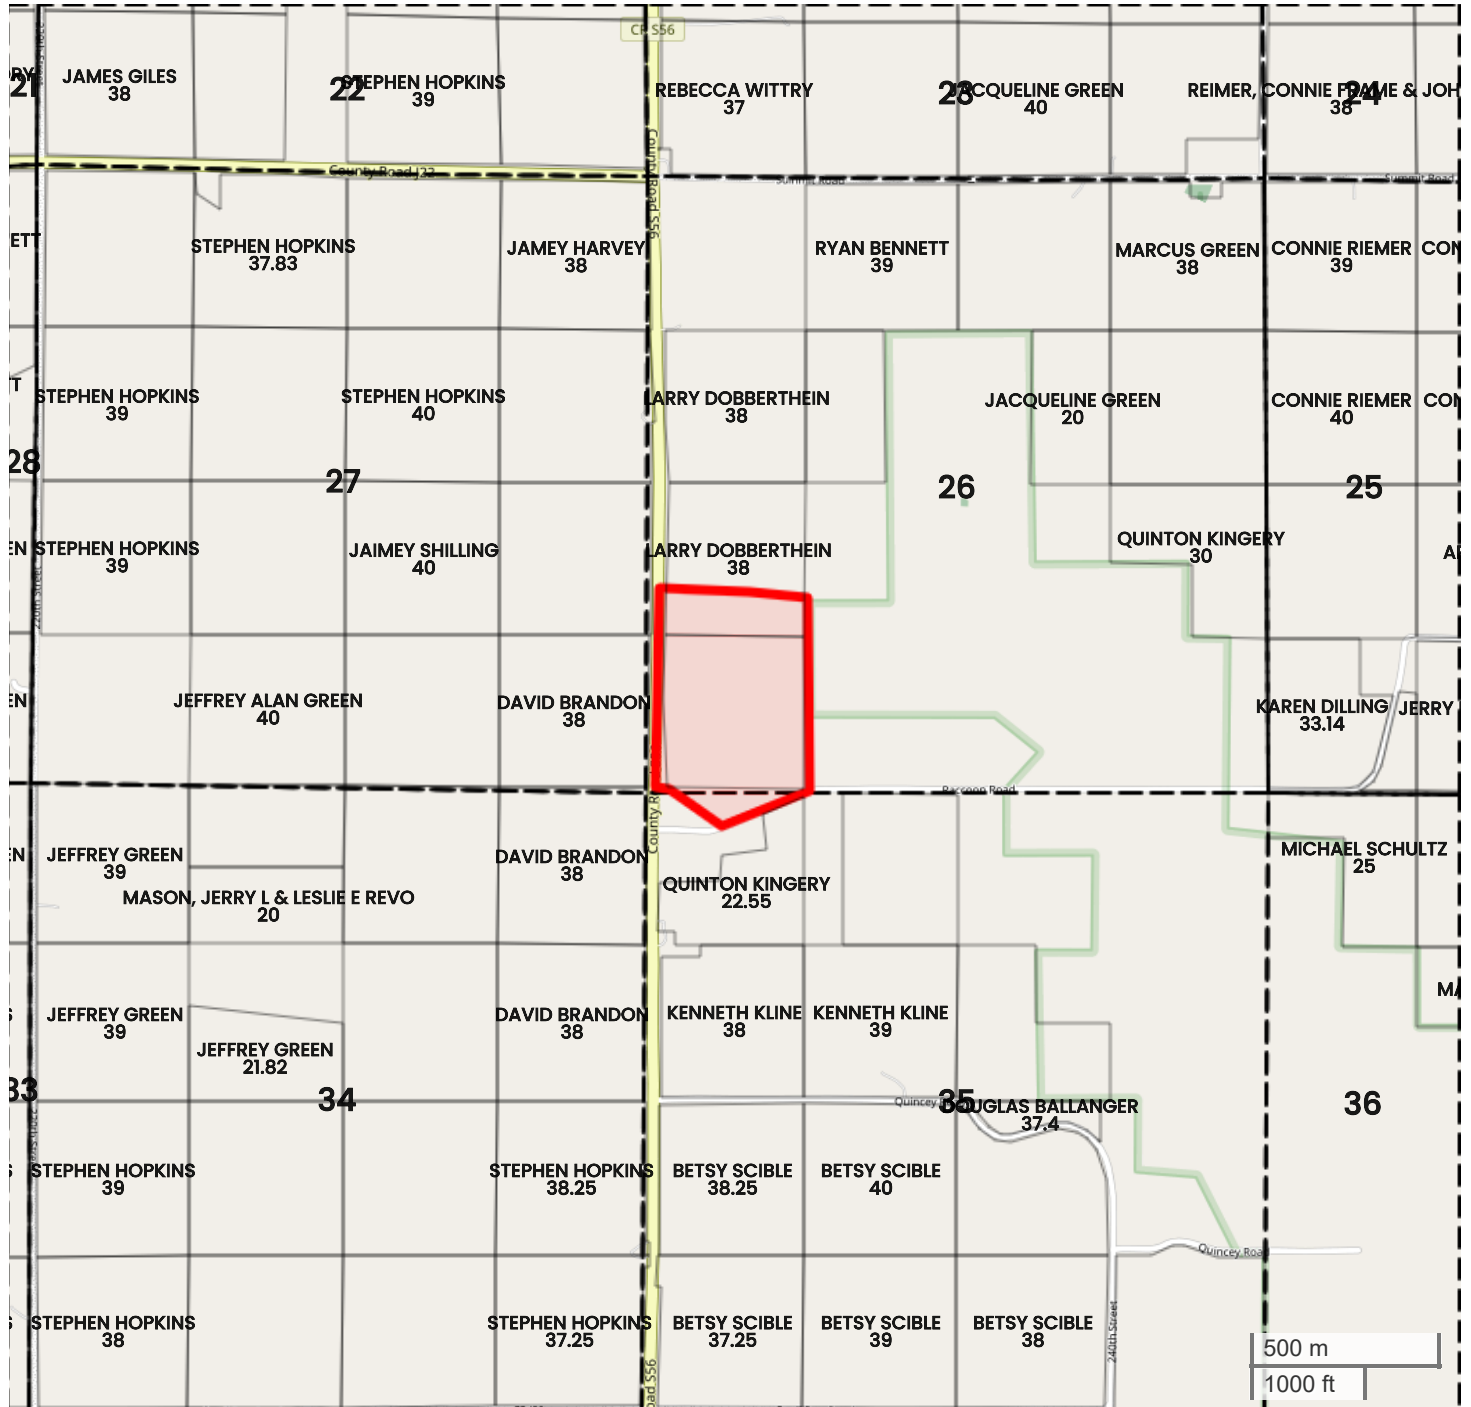

# TRACT 2 LARRY AND JUDY DOBBERTHEIN FARM

## PLAT MAP

Center: 40.828596, -93.132918

26-70N-20W

Wright Township

Wayne County, IA

FarmWorth, LLC makes no warranties, express or implied, regarding the accuracy of any information provided through FarmWorth.com. User is solely responsible for independently verifying all information prior to use and waives any claims against FarmWorth, LLC arising from inaccuracies in such information.