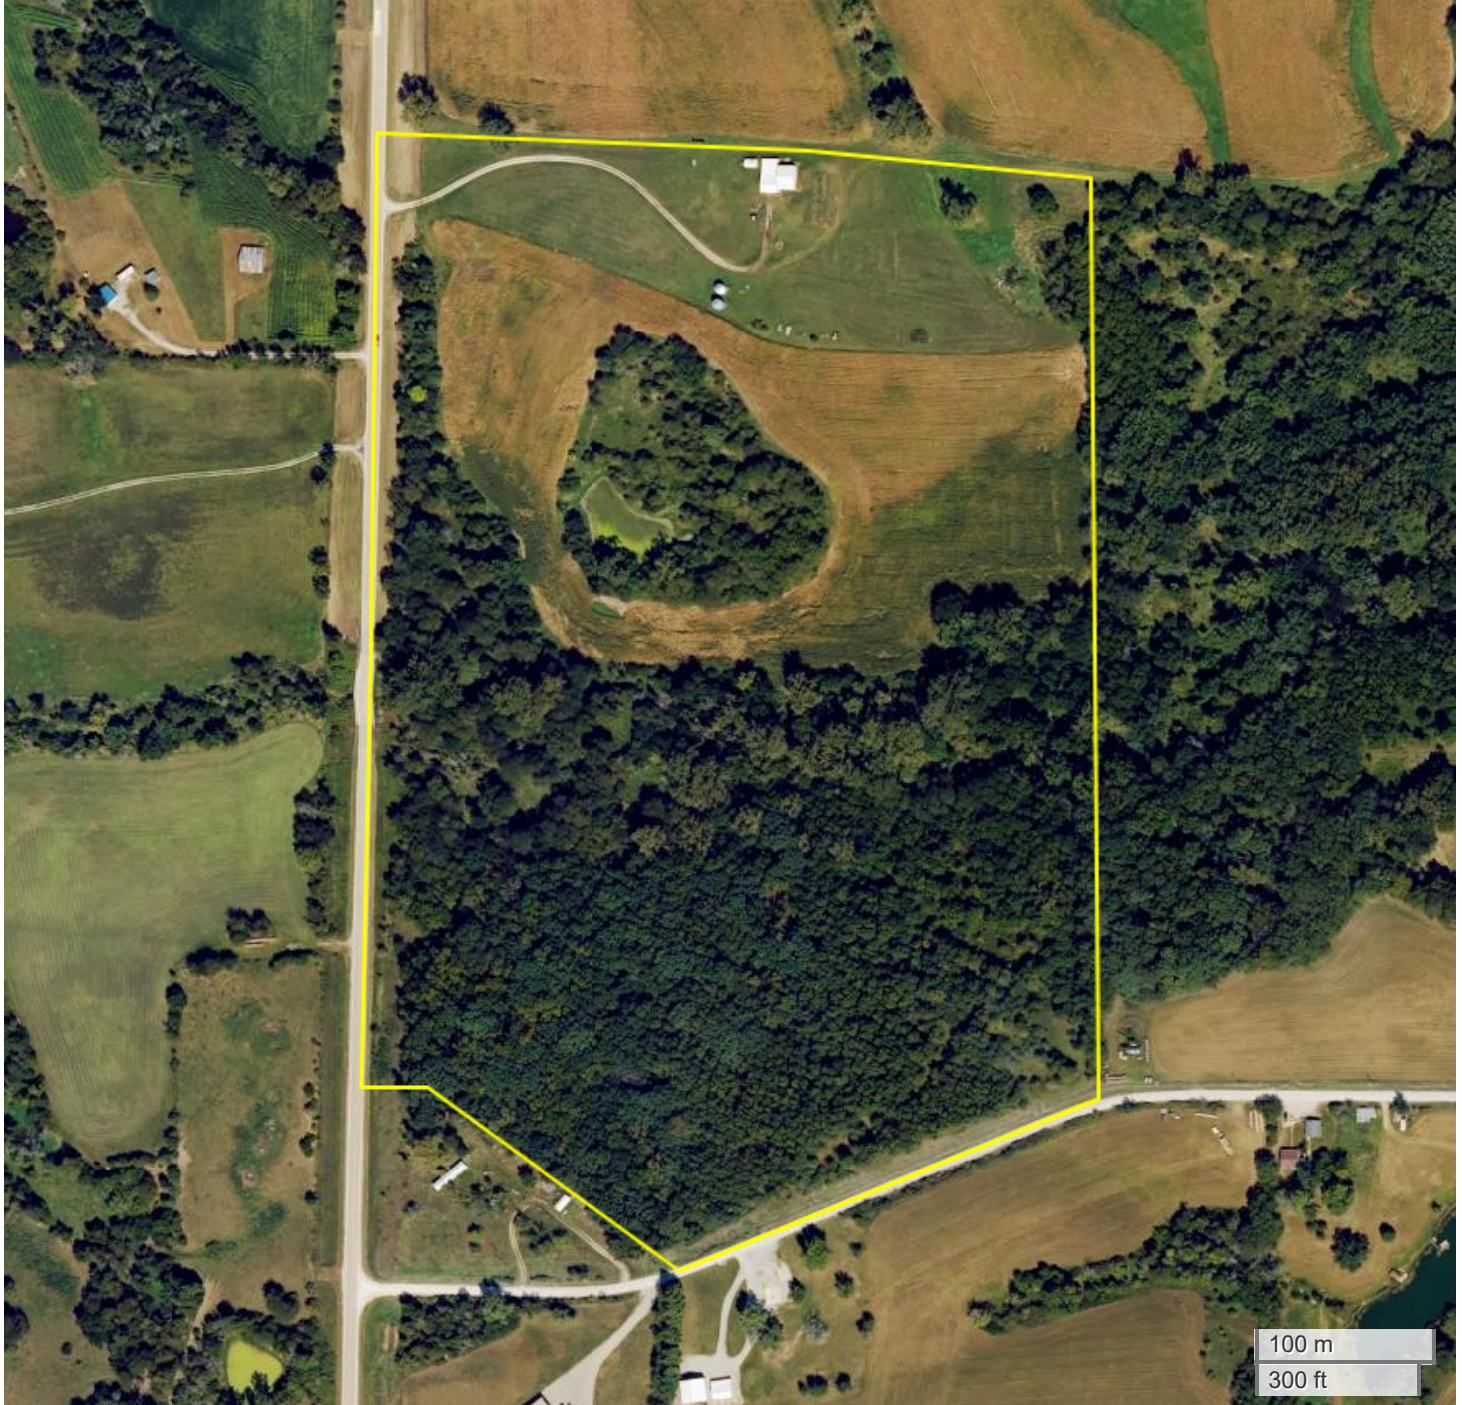

TRACT 2 LARRY AND JUDY DOBBERTHEIN FARM

AERIAL MAP

Center: 40.828593, -93.132943

26-70N-20W

Wright Township

Wayne County, IA

FarmWorth, LLC makes no warranties, express or implied, regarding the accuracy of any information provided through FarmWorth.com. User is solely responsible for independently verifying all information prior to use and waives any claims against FarmWorth, LLC arising from inaccuracies in such information.