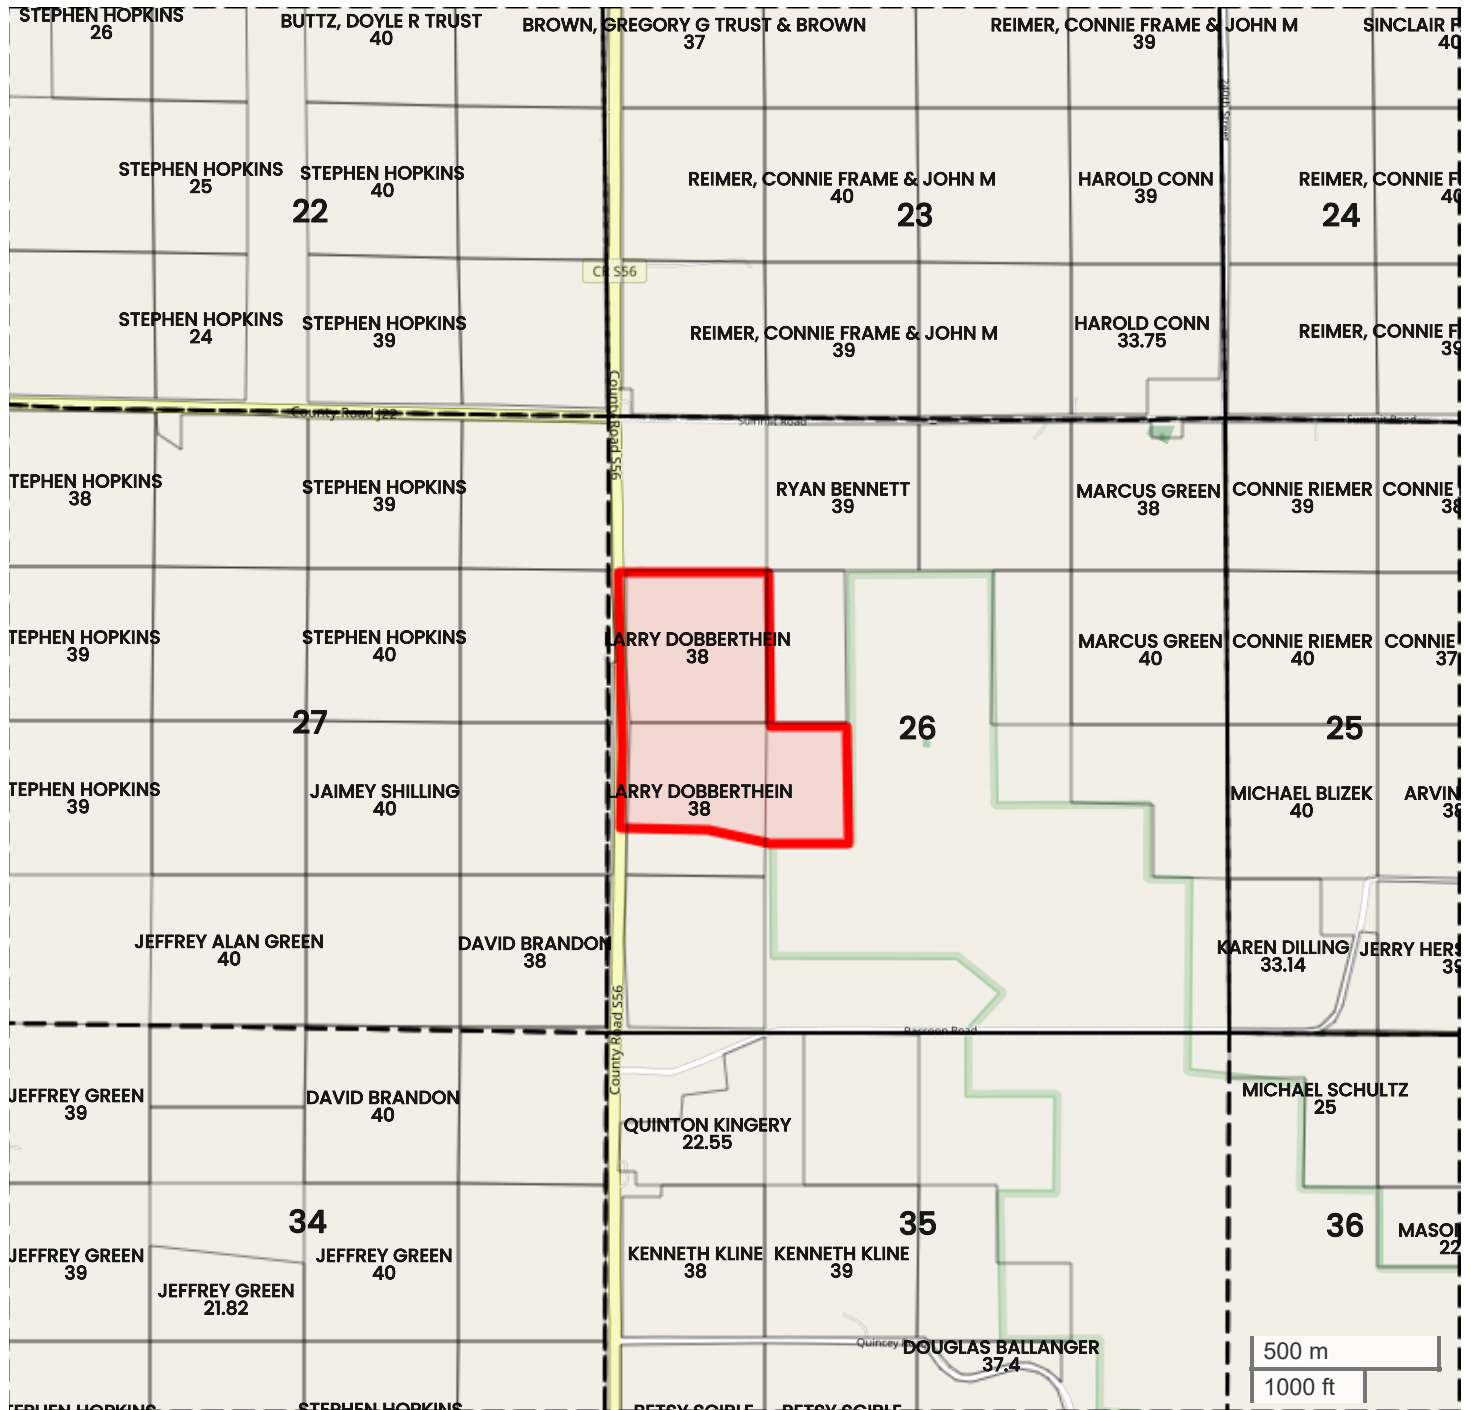

# TRACT 1 LARRY AND JUDY DOBBERTHEIN FARM

## PLAT MAP

Center: 40.834198, -93.131704

26-70N-20W

Wright Township

Wayne County, IA

FarmWorth, LLC makes no warranties, express or implied, regarding the accuracy of any information provided through FarmWorth.com. User is solely responsible for independently verifying all information prior to use and waives any claims against FarmWorth, LLC arising from inaccuracies in such information.