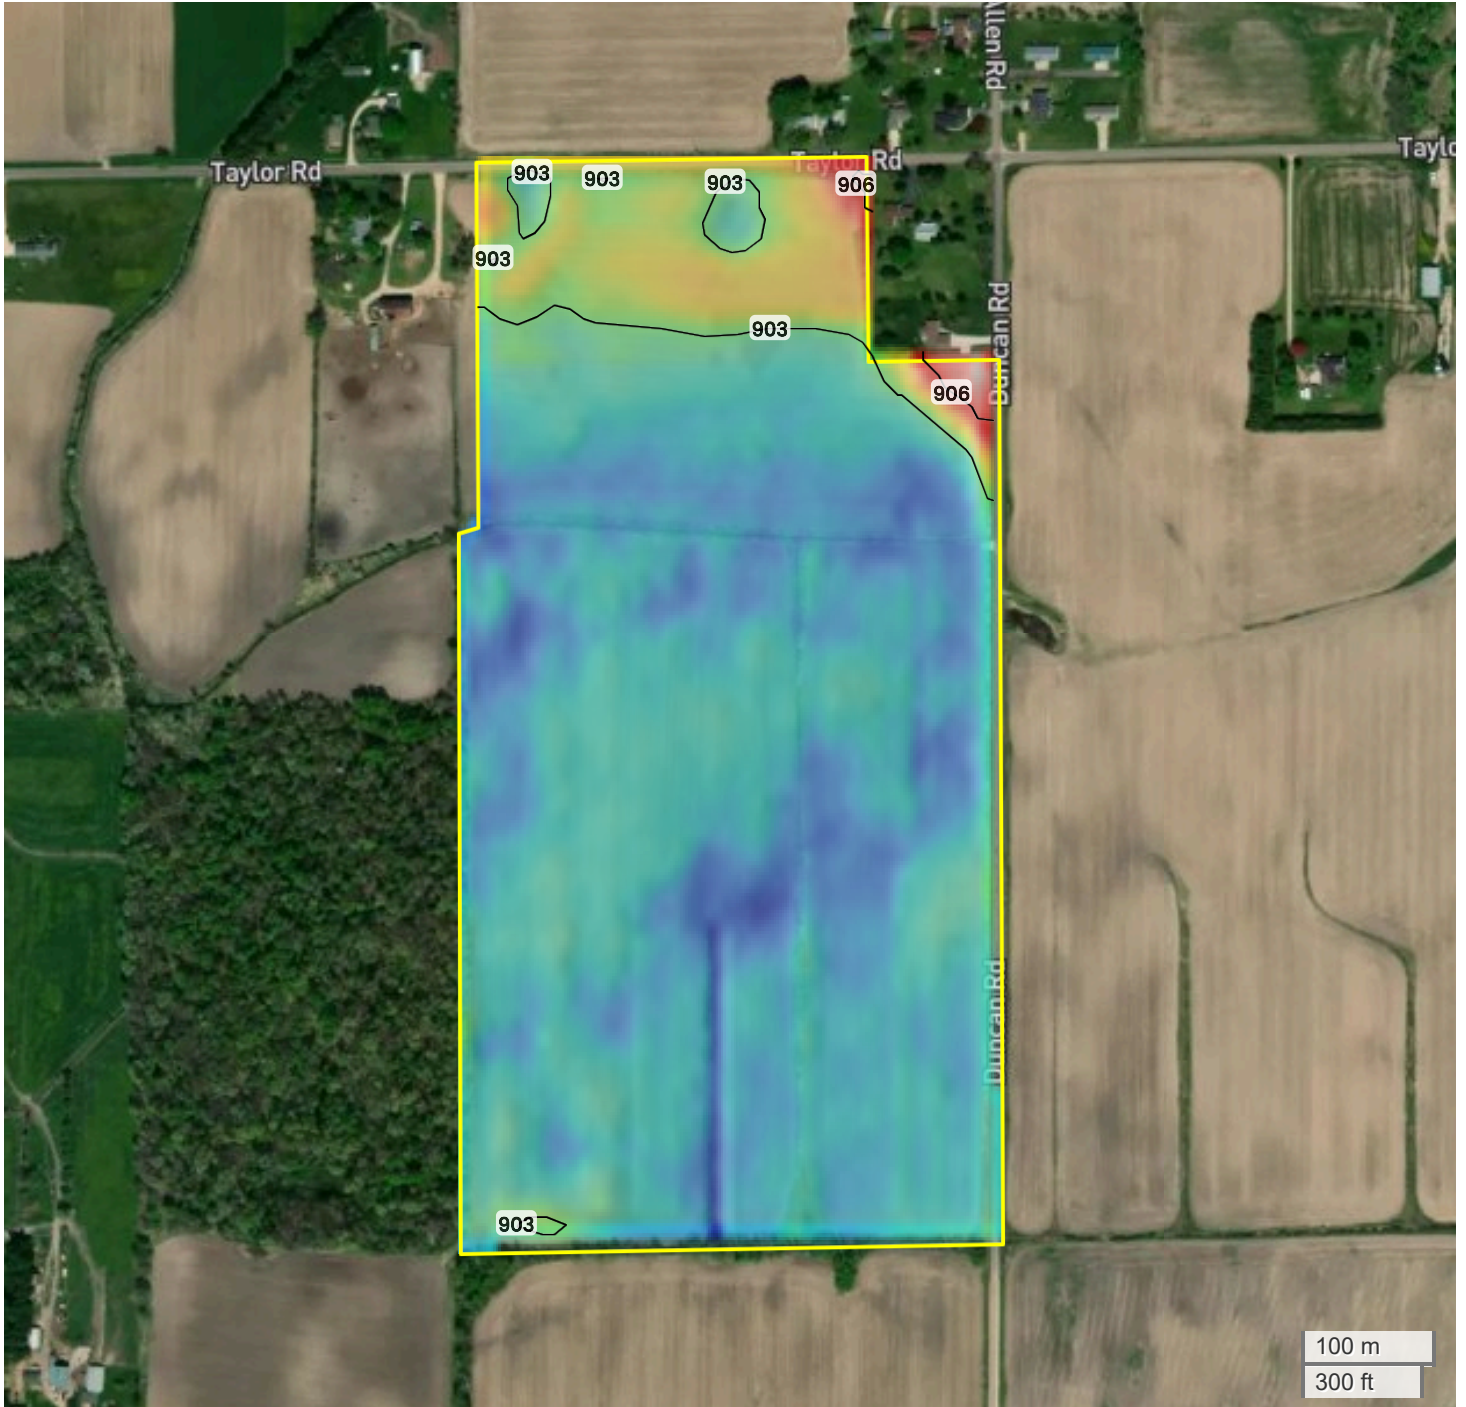

TRACT 9
TOPOGRAPHY

Center: 43.865733, -90.179784

18-16N-3E

Lisbon Township
Juneau County, WI

| | |
|---------------|--------------|
| Source: | USGS 10m DEM |
| Interval(ft): | 3 |
| Max: | 906.0 ft |
| Min: | 903.0 ft |
| Range: | 3.0 ft |
| Average: | 904.5 ft |