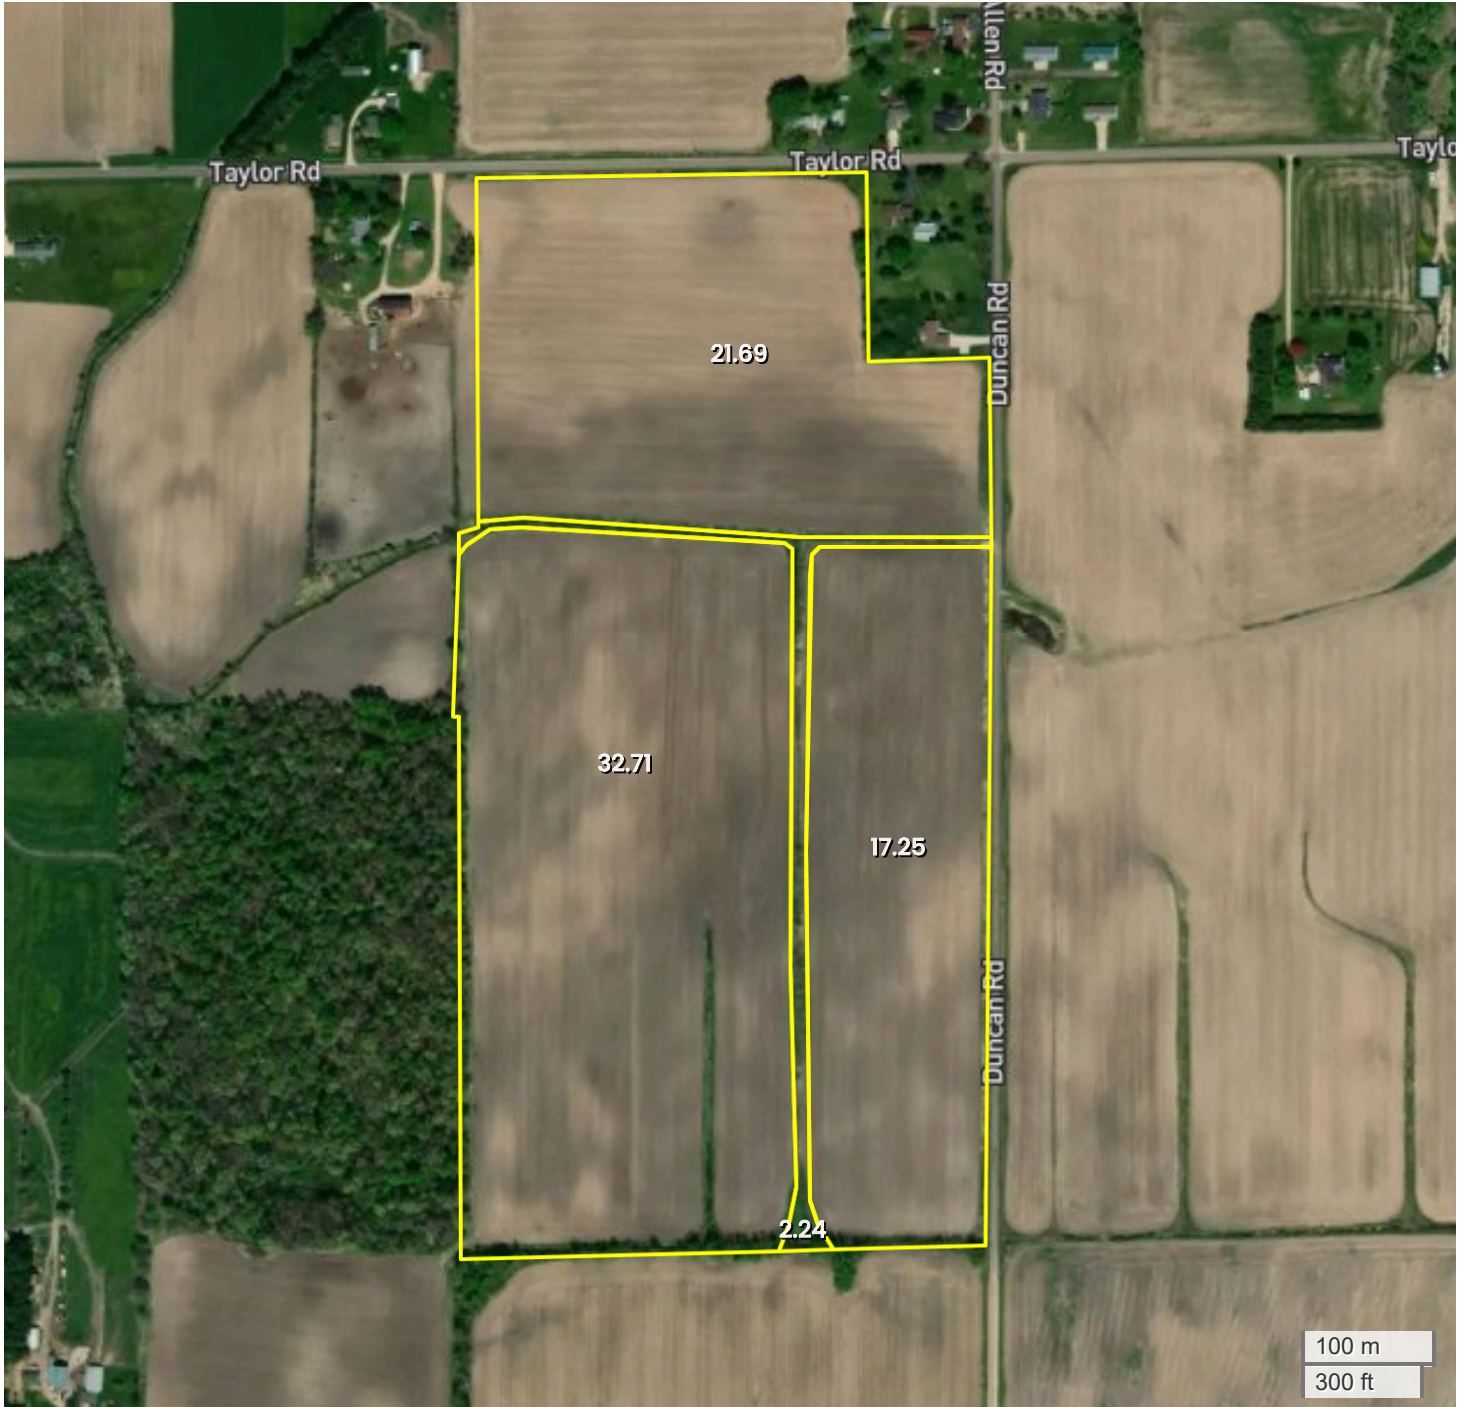

TRACT 9  
AERIAL MAP

Center: 43.865672, -90.179862

18-16N-3E  
Lisbon Township  
Juneau County, WI

FarmWorth, LLC makes no warranties, express or implied, regarding the accuracy of any information provided through FarmWorth.com. User is solely responsible for independently verifying all information prior to use and waives any claims against FarmWorth, LLC arising from inaccuracies in such information.