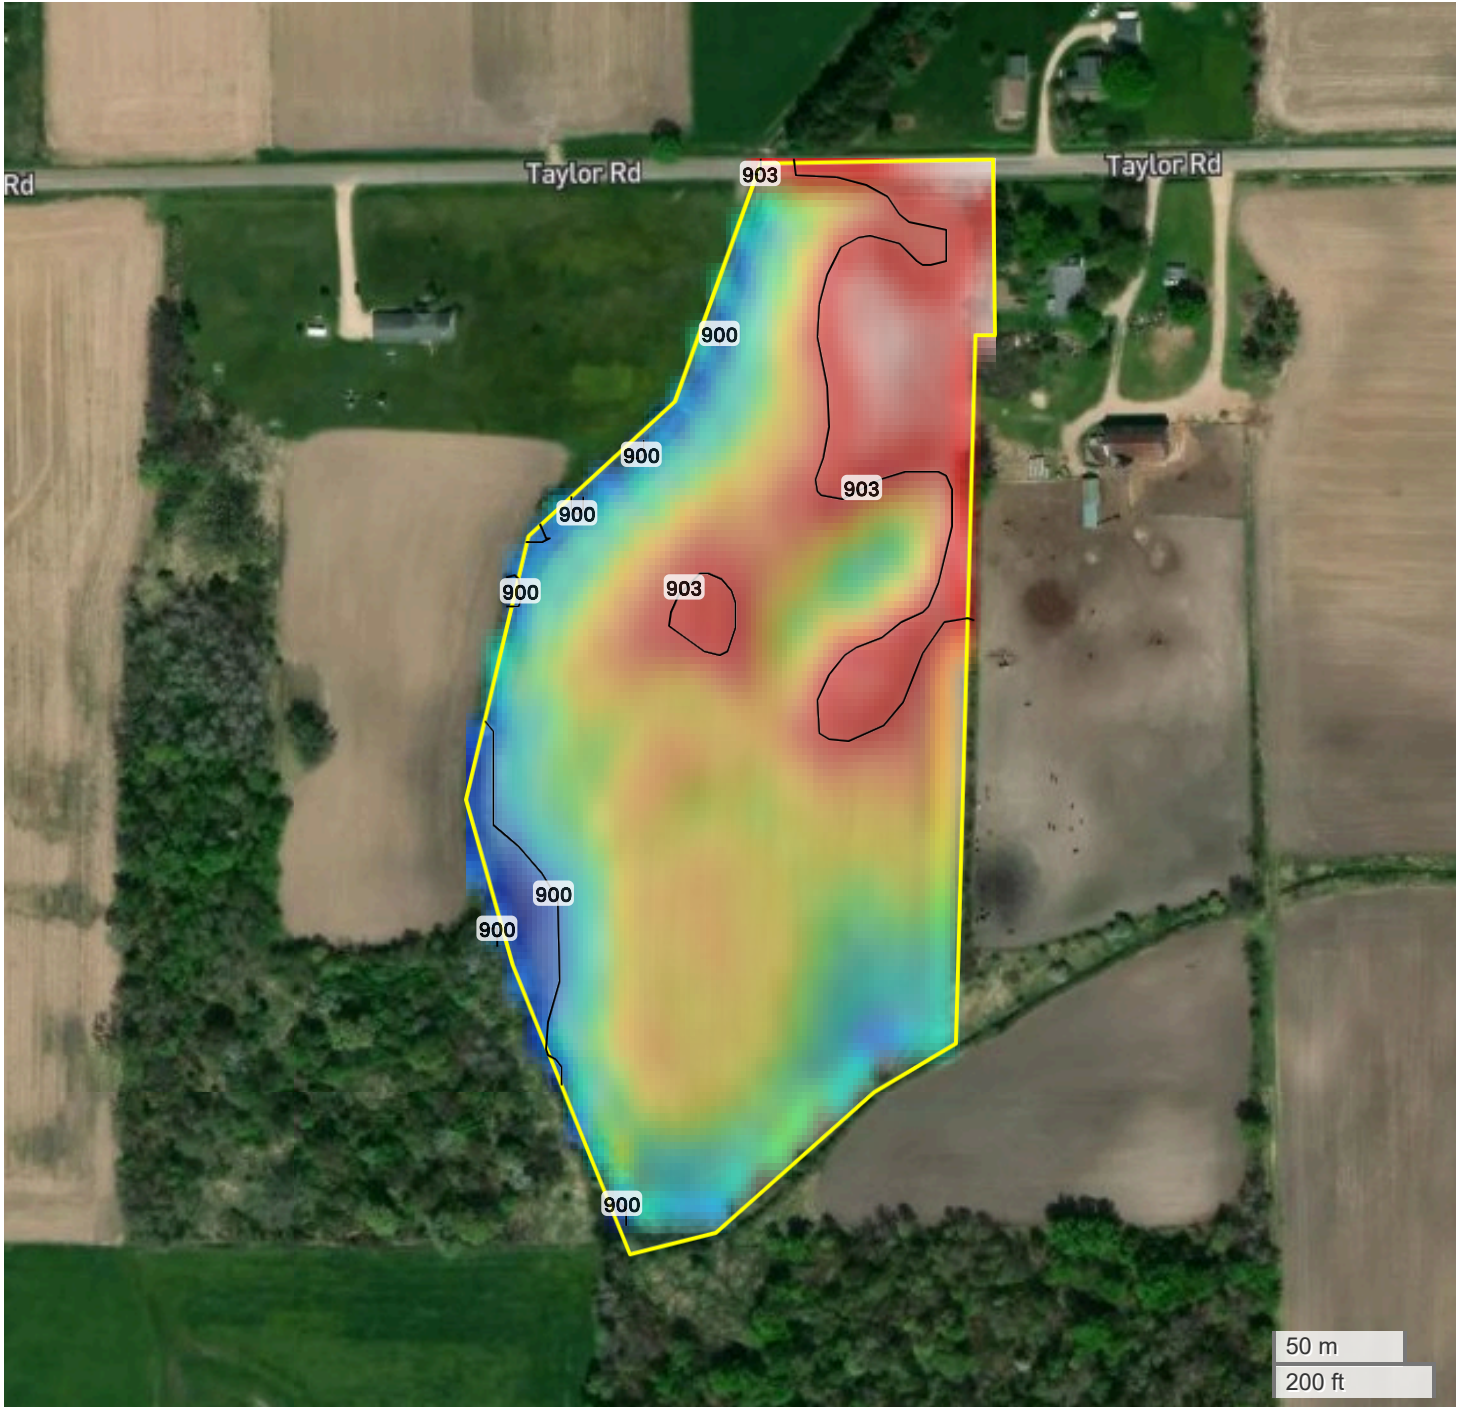

TRACT 8  
TOPOGRAPHY

Center: 43.867511, -90.184749

18-16N-3E

Lisbon Township  
Juneau County, WI

Source:	USGS 10m DEM
Interval(ft):	3
Max:	903.0 ft
Min:	900.0 ft
Range:	3.0 ft
Average:	901.5 ft

FarmWorth, LLC makes no warranties, express or implied, regarding the accuracy of any information provided through FarmWorth.com. User is solely responsible for independently verifying all information prior to use and waives any claims against FarmWorth, LLC arising from inaccuracies in such information.