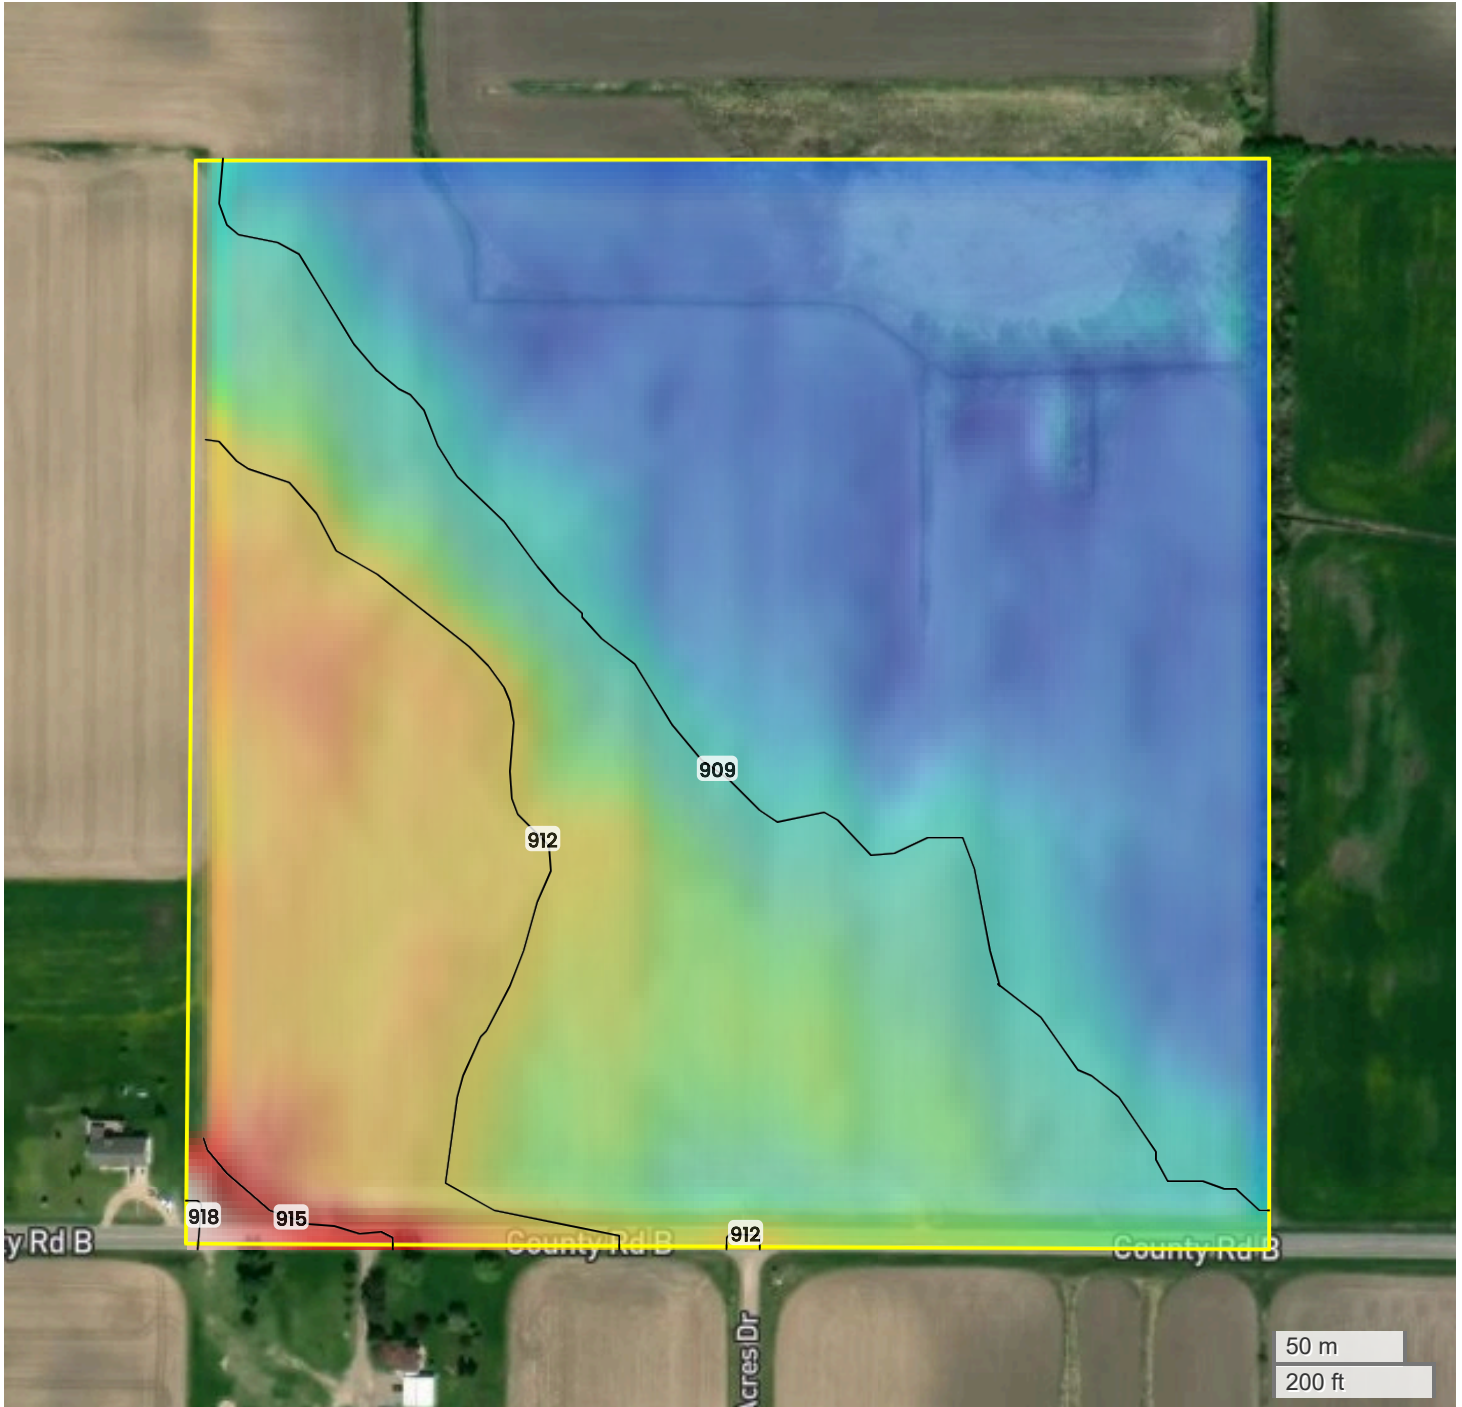

TRACT 7
TOPOGRAPHY

Center: 43.863865, -90.203935

13-16N-2E

Fountain Township
Juneau County, WI

Source:	USGS 10m DEM
Interval(ft):	3
Max:	918.0 ft
Min:	909.0 ft
Range:	9.0 ft
Average:	913.5 ft

FarmWorth, LLC makes no warranties, express or implied, regarding the accuracy of any information provided through FarmWorth.com. User is solely responsible for independently verifying all information prior to use and waives any claims against FarmWorth, LLC arising from inaccuracies in such information.