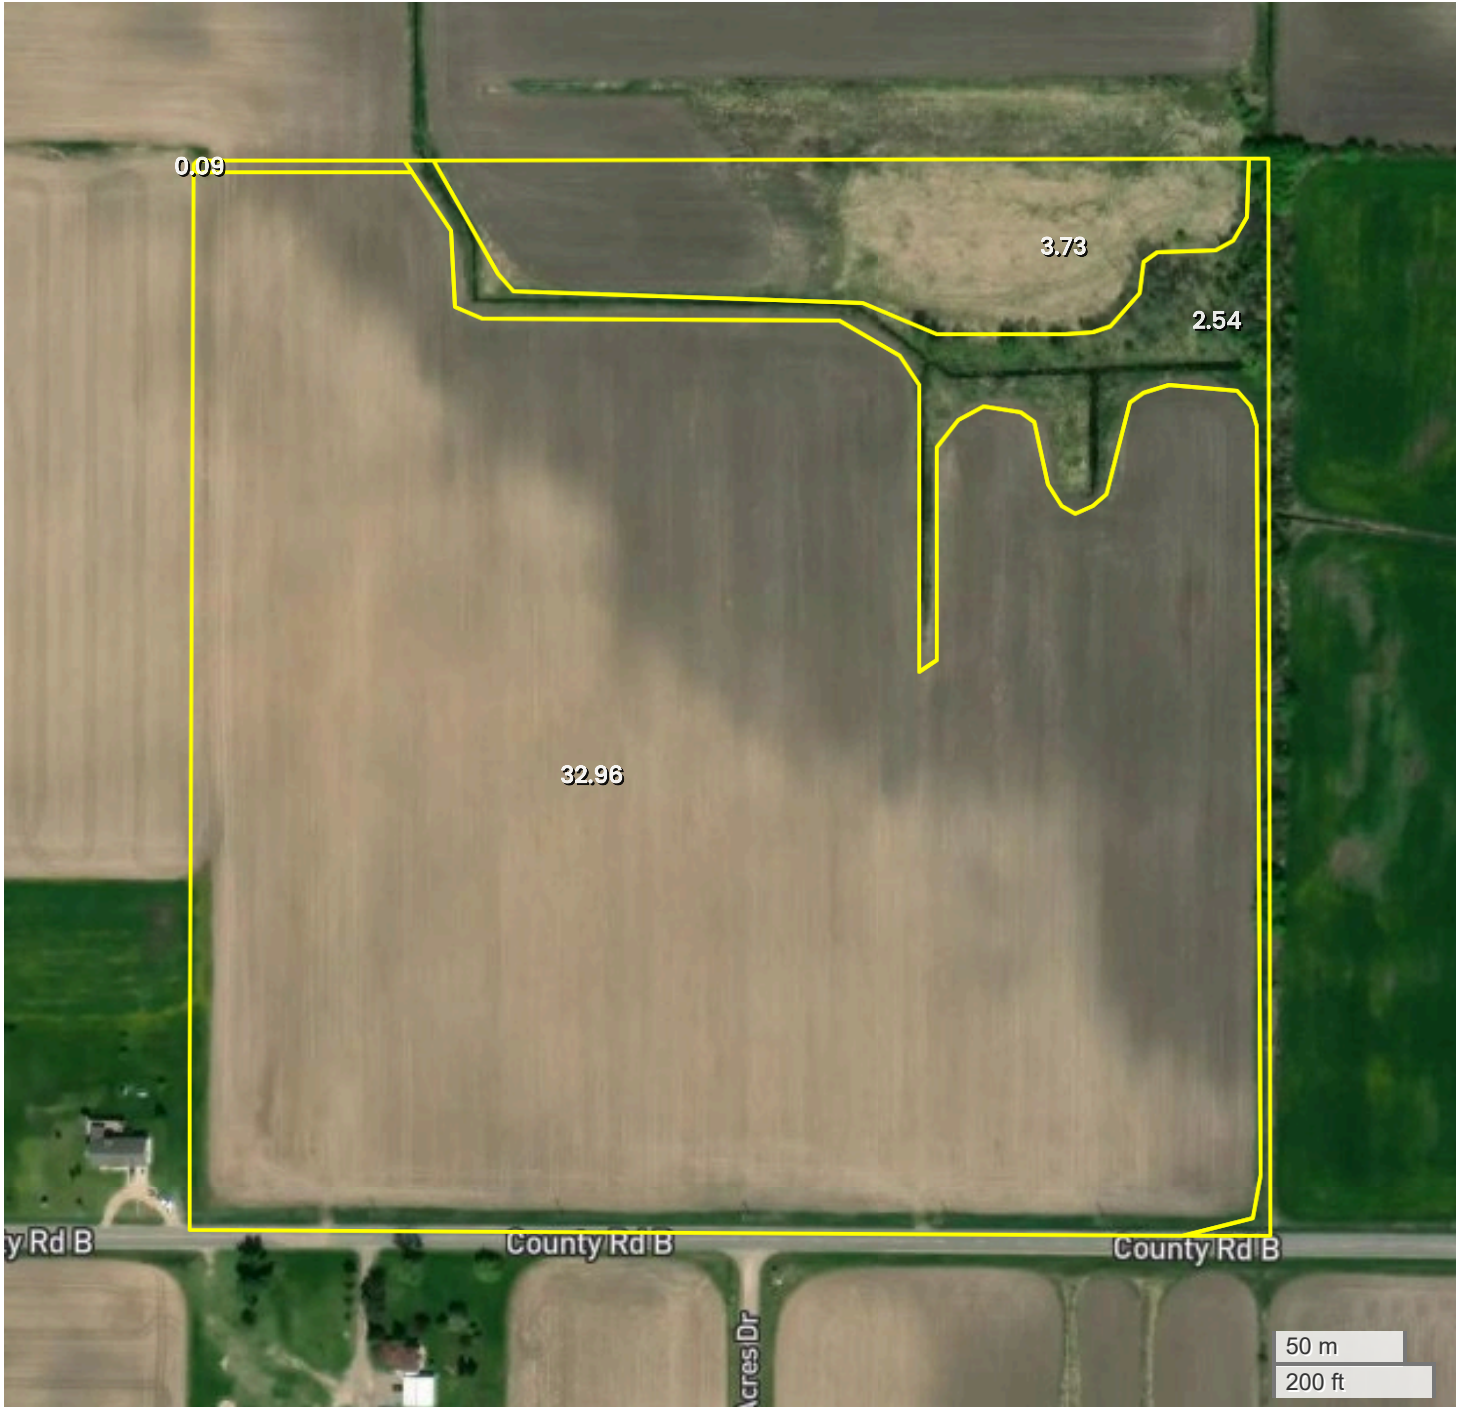

TRACT 7
AERIAL MAP

Center: 43.863890, -90.203933

13-16N-2E

Fountain Township

Juneau County, WI

FarmWorth, LLC makes no warranties, express or implied, regarding the accuracy of any information provided through FarmWorth.com. User is solely responsible for independently verifying all information prior to use and waives any claims against FarmWorth, LLC arising from inaccuracies in such information.