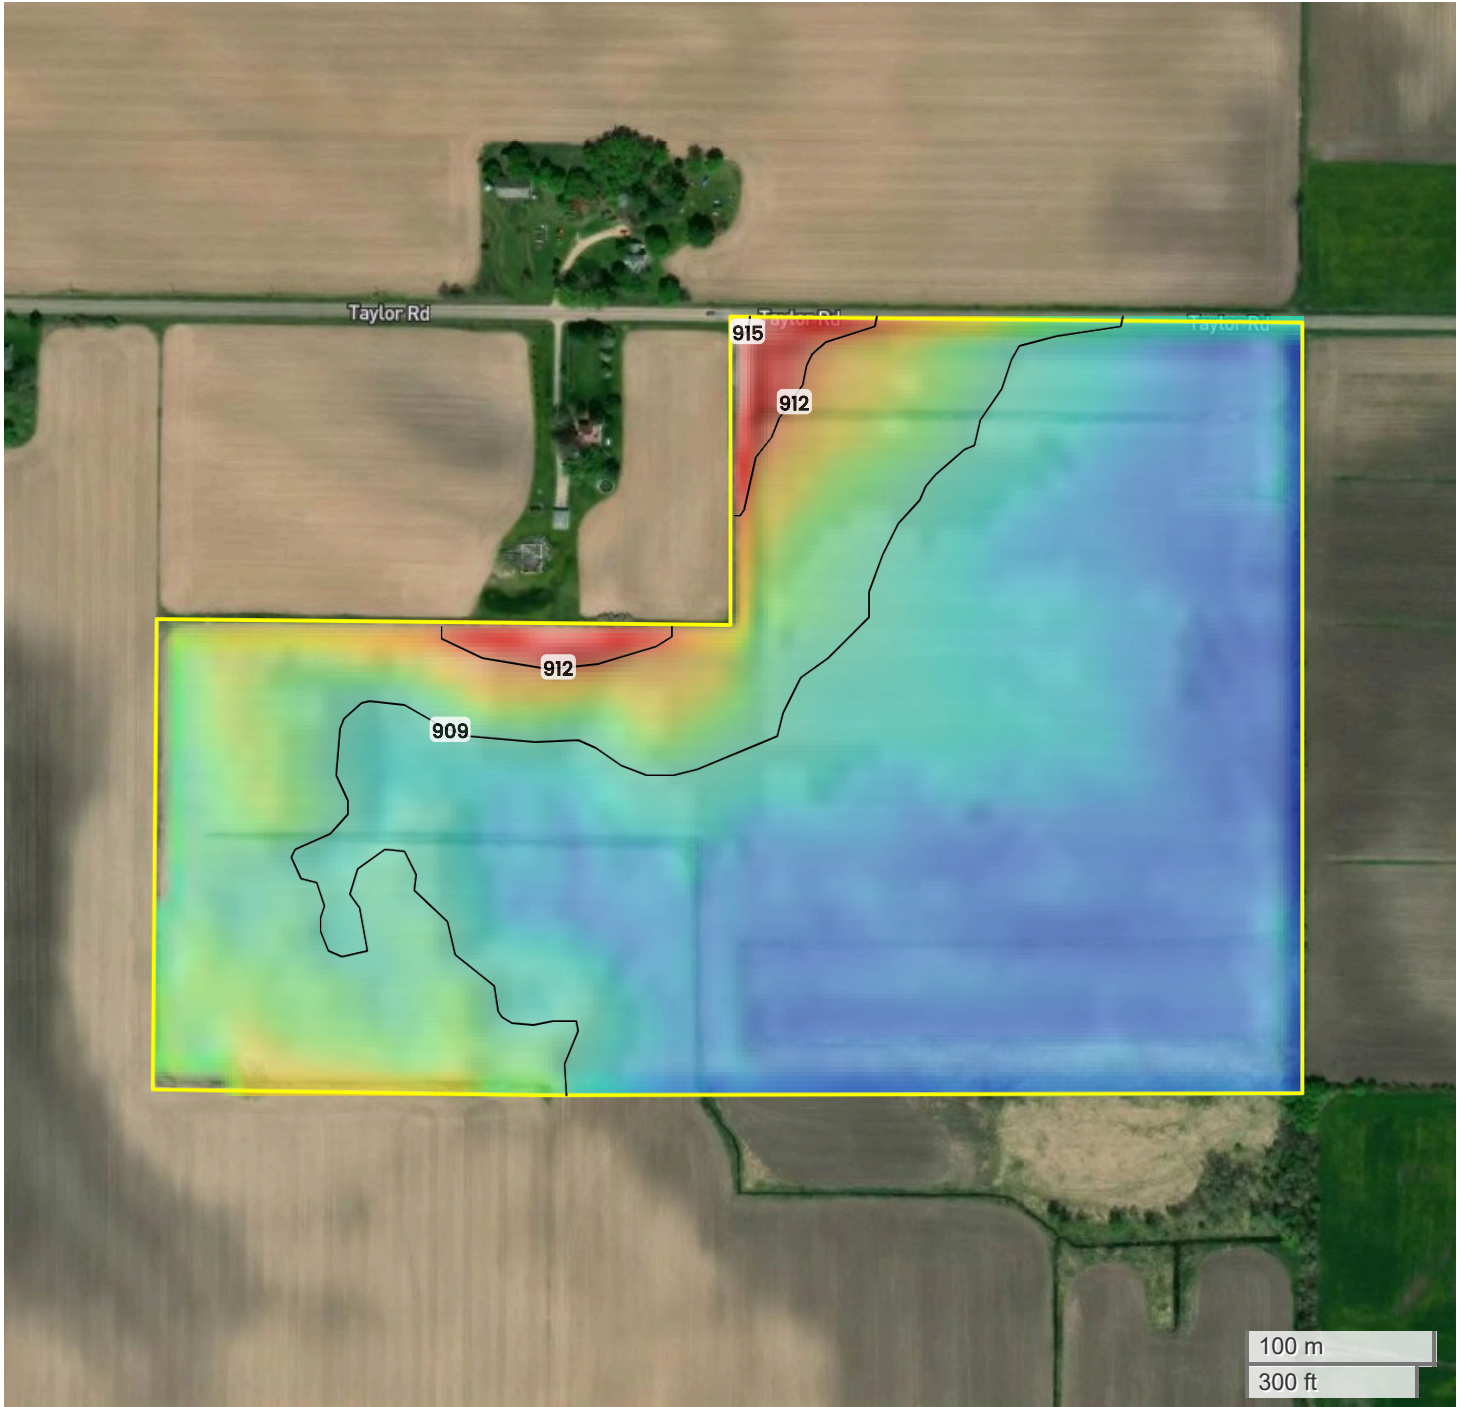

TRACT 6  
TOPOGRAPHY

Center: 43.867513, -90.205185

13-16N-2E

Fountain Township  
Juneau County, WI

Source:	USGS 10m DEM
Interval(ft):	3
Max:	915.0 ft
Min:	909.0 ft
Range:	6.0 ft
Average:	912.0 ft

FarmWorth, LLC makes no warranties, express or implied, regarding the accuracy of any information provided through FarmWorth.com. User is solely responsible for independently verifying all information prior to use and waives any claims against FarmWorth, LLC arising from inaccuracies in such information.