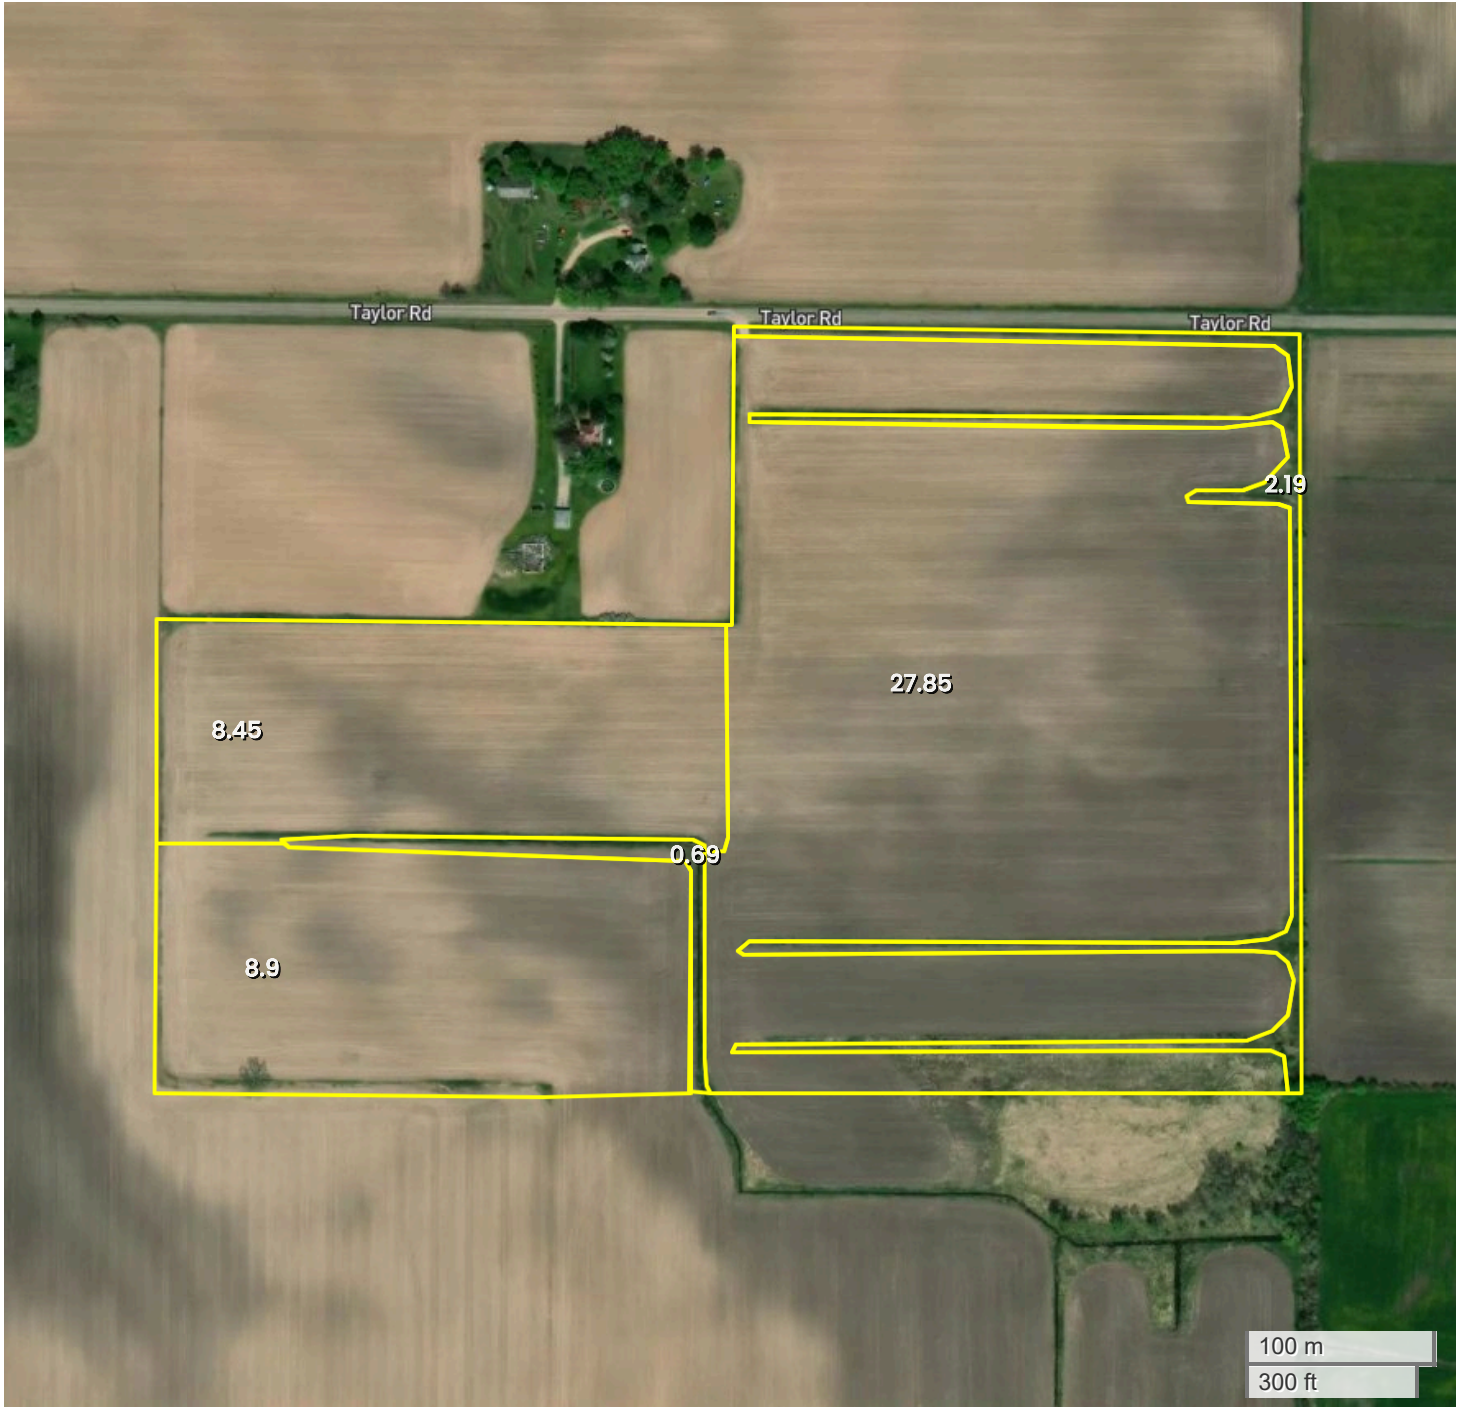

TRACT 6  
AERIAL MAP

Center: 43.867477, -90.205192

13-16N-2E

Fountain Township

Juneau County, WI

FarmWorth, LLC makes no warranties, express or implied, regarding the accuracy of any information provided through FarmWorth.com. User is solely responsible for independently verifying all information prior to use and waives any claims against FarmWorth, LLC arising from inaccuracies in such information.