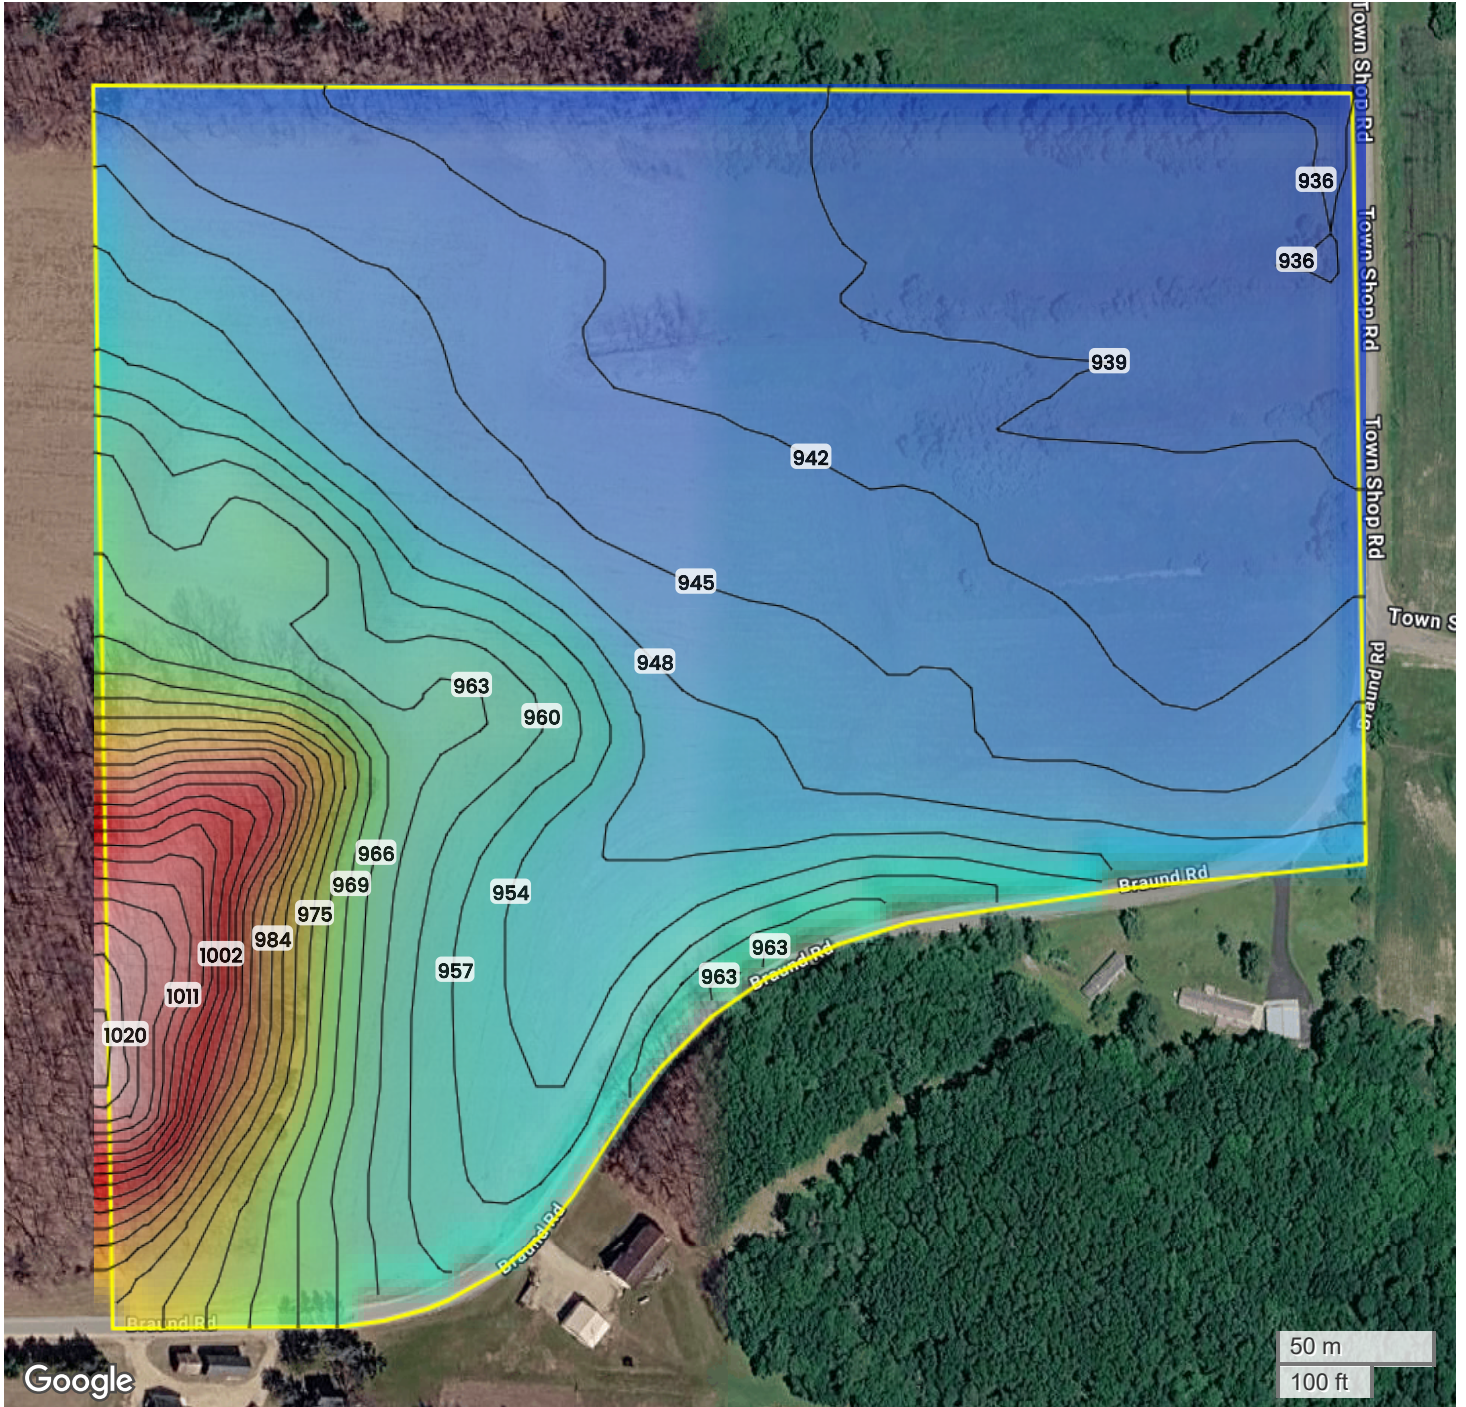

TRACT 5  
TOPOGRAPHY

Google

Center: 43.852884, -90.263668

21-16N-2E

Fountain Township  
Juneau County, WI

Source:	USGS 10m DEM
Interval(ft):	3
Max:	1023.0 ft
Min:	936.0 ft
Range:	87.0 ft
Average:	979.5 ft

FarmWorth, LLC makes no warranties, express or implied, regarding the accuracy of any information provided through FarmWorth.com. User is solely responsible for independently verifying all information prior to use and waives any claims against FarmWorth, LLC arising from inaccuracies in such information.