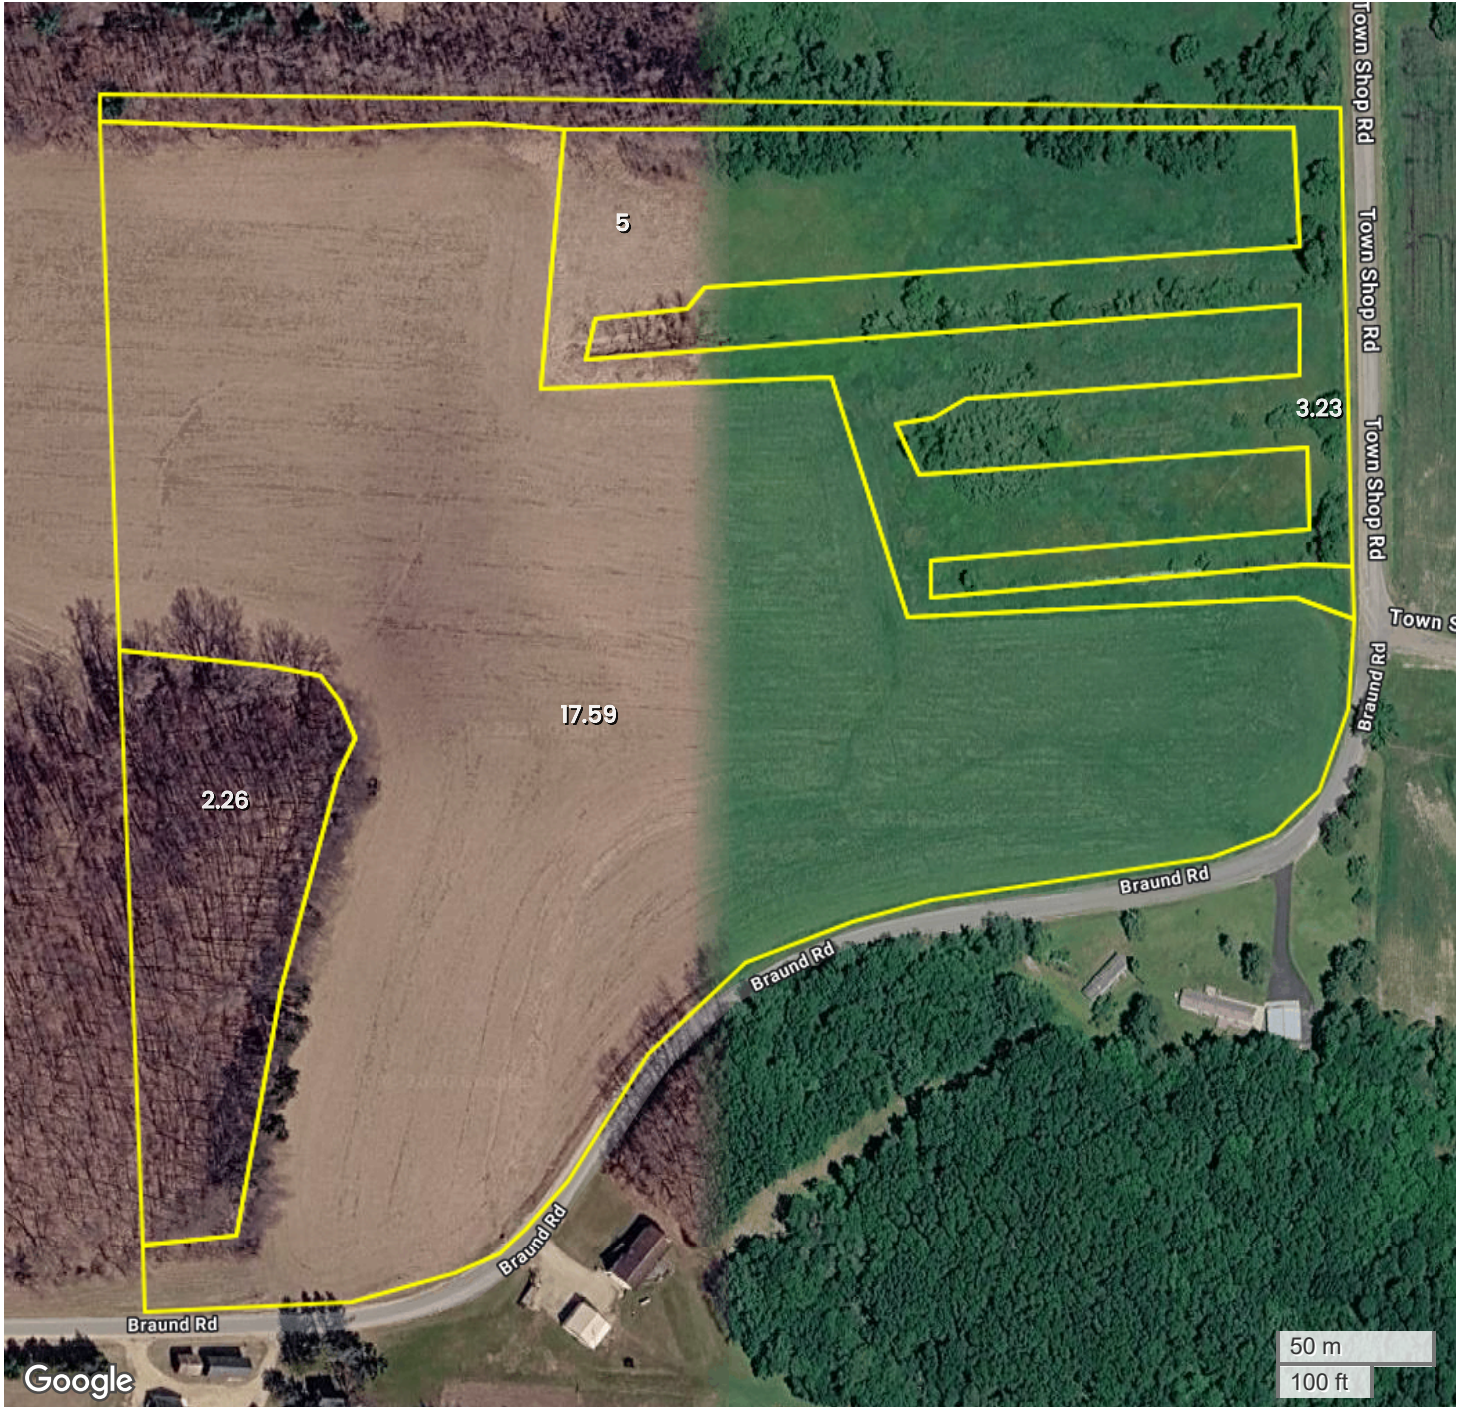

TRACT 5
AERIAL MAP

Center: 43.852891, -90.263676

21-16N-2E

Fountain Township

Juneau County, WI

FarmWorth, LLC makes no warranties, express or implied, regarding the accuracy of any information provided through FarmWorth.com. User is solely responsible for independently verifying all information prior to use and waives any claims against FarmWorth, LLC arising from inaccuracies in such information.