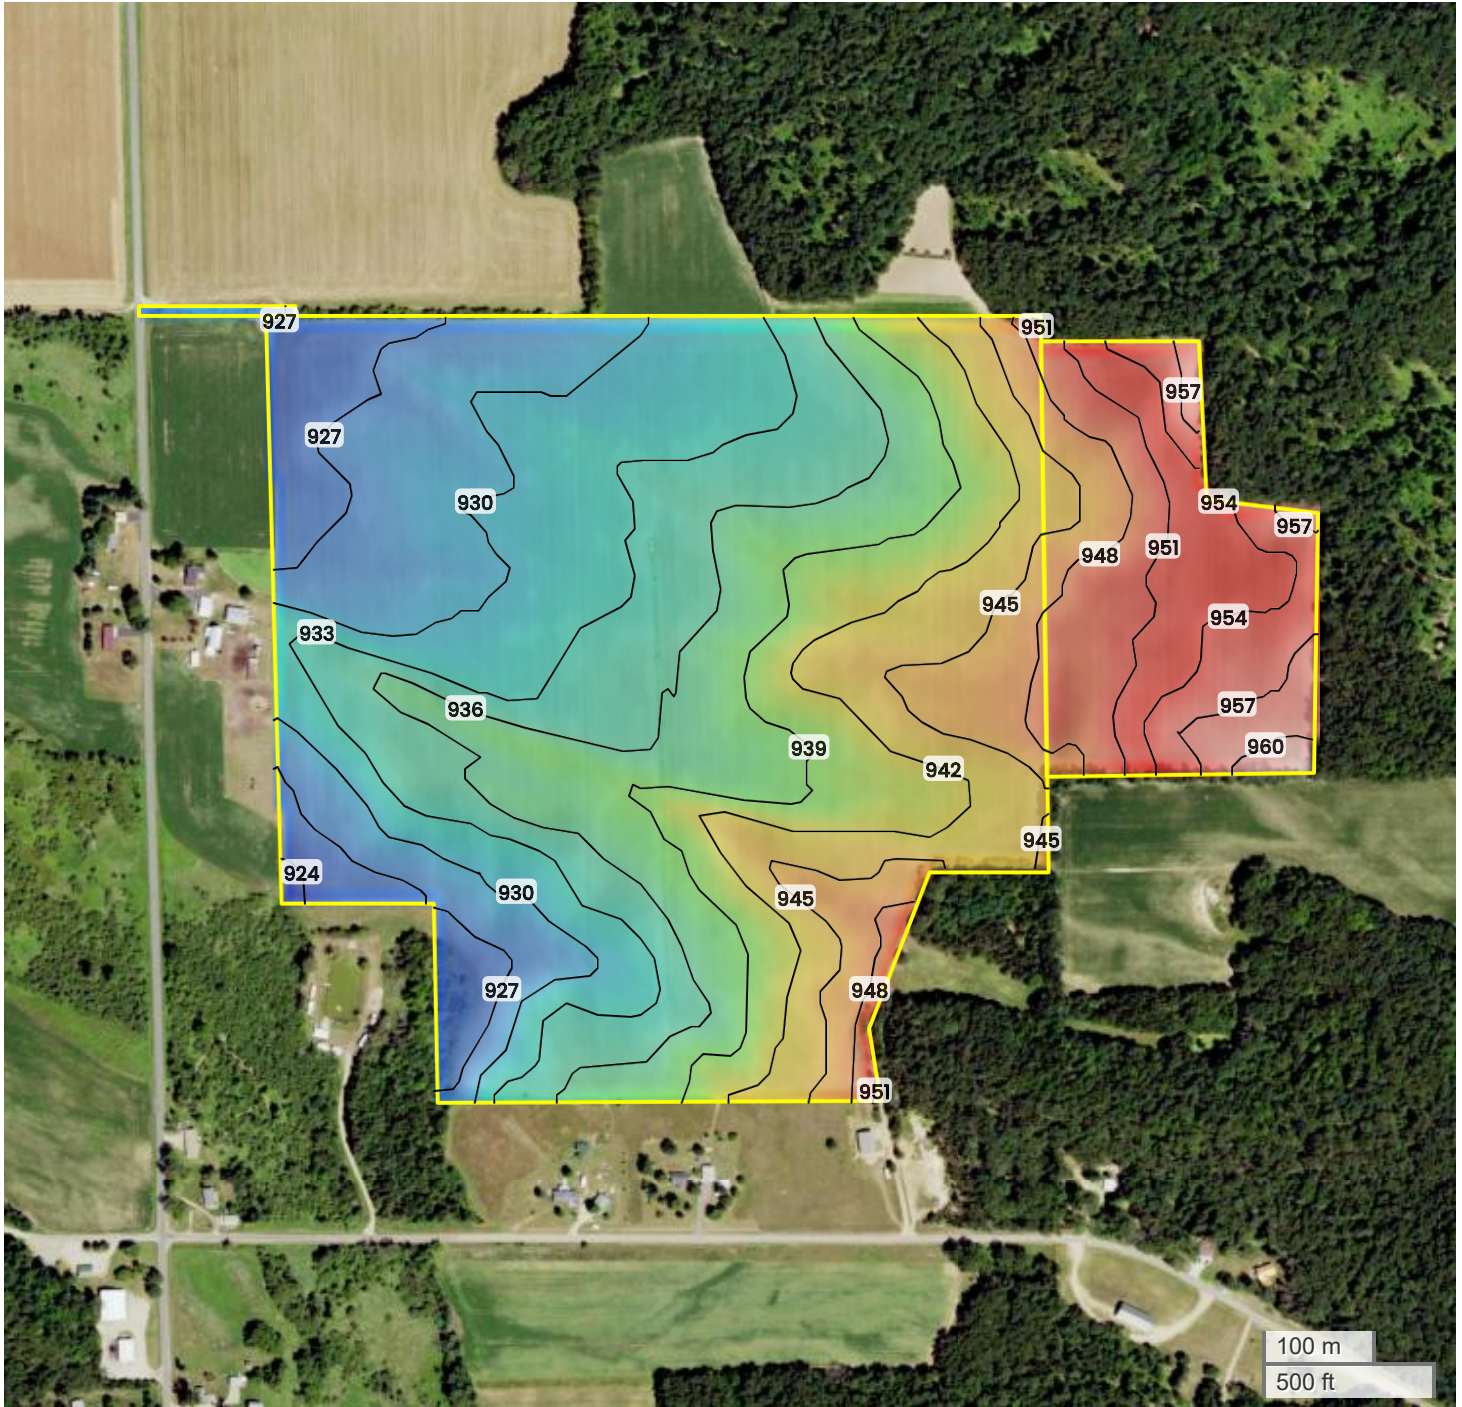

TRACT 4
TOPOGRAPHY

Center: 43.866035, -90.255201

16-16N-2E

Fountain Township
Juneau County, WI

Source:	USGS 10m DEM
Interval(ft):	3
Max:	960.0 ft
Min:	924.0 ft
Range:	36.0 ft
Average:	942.0 ft

FarmWorth, LLC makes no warranties, express or implied, regarding the accuracy of any information provided through FarmWorth.com. User is solely responsible for independently verifying all information prior to use and waives any claims against FarmWorth, LLC arising from inaccuracies in such information.