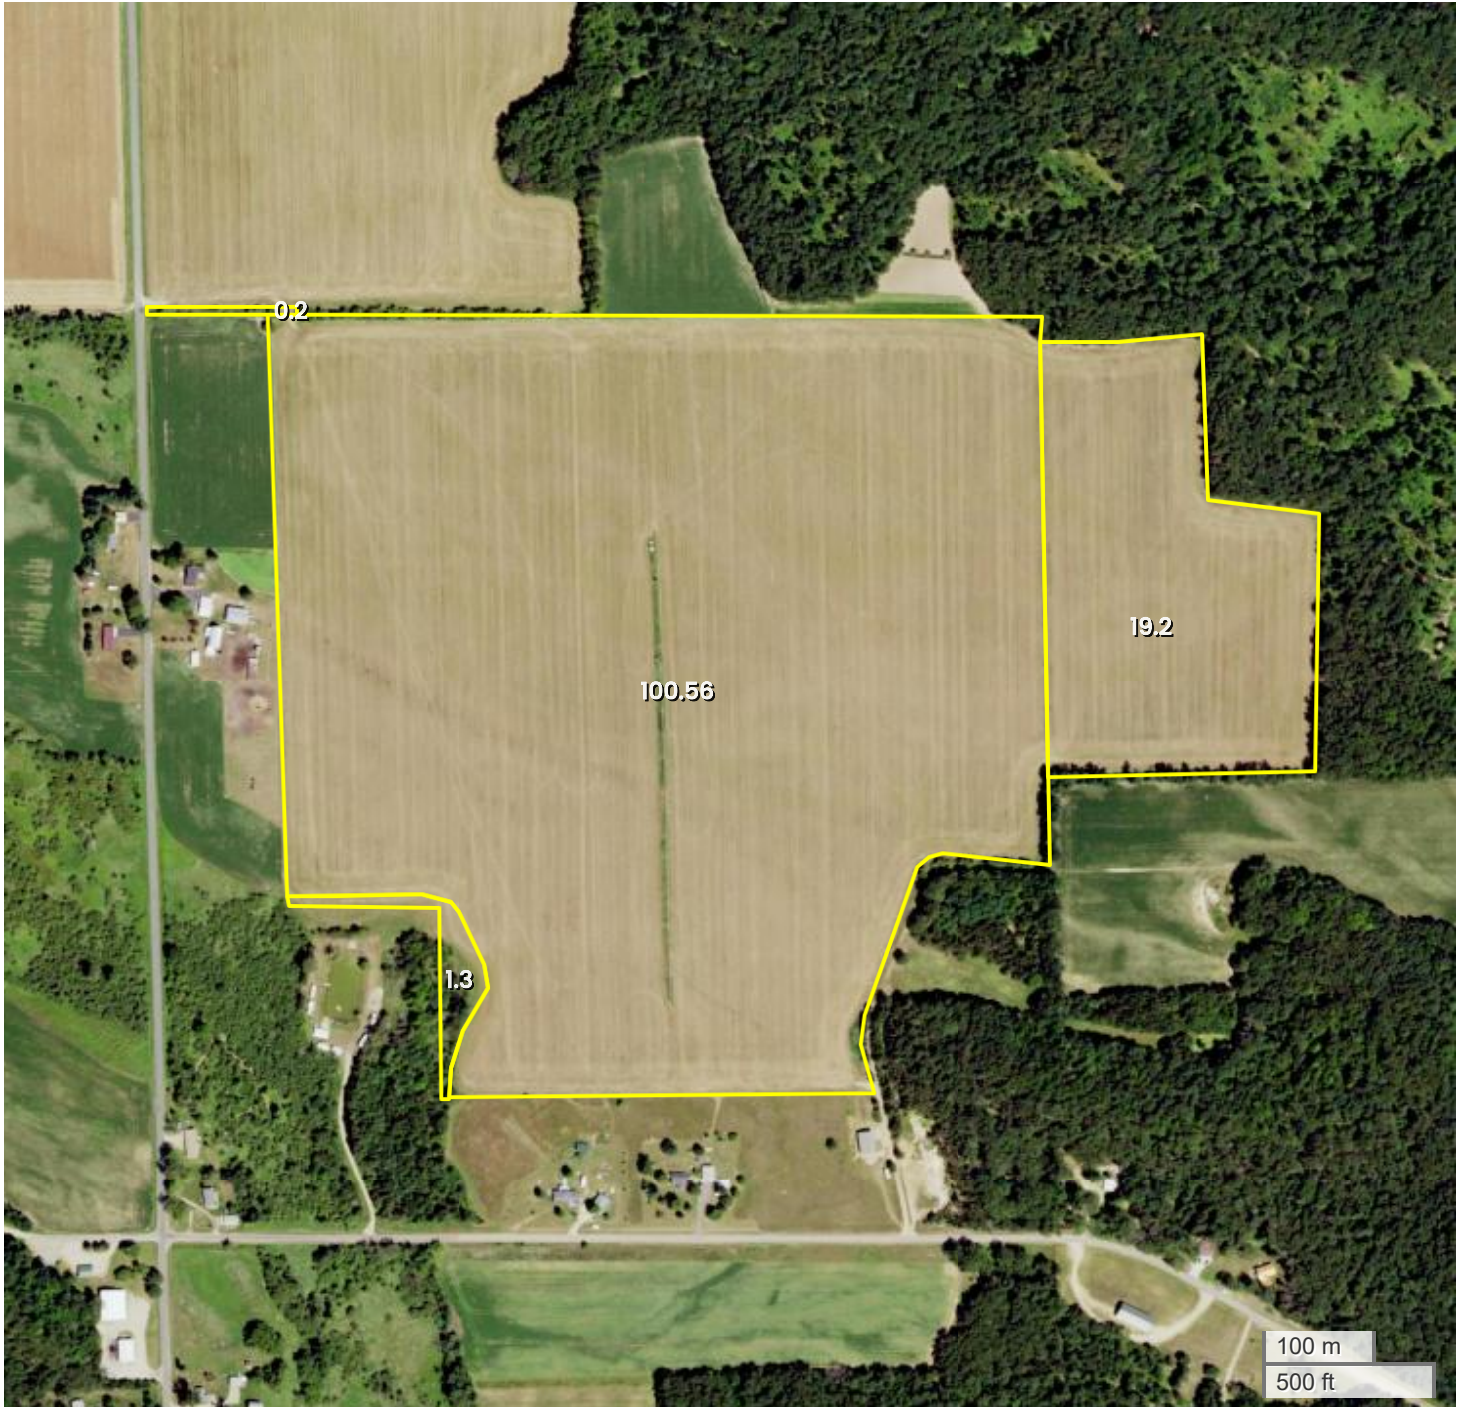

TRACT 4  
AERIAL MAP

Center: 43.866048, -90.255175

16-16N-2E

Fountain Township

Juneau County, WI

FarmWorth, LLC makes no warranties, express or implied, regarding the accuracy of any information provided through FarmWorth.com. User is solely responsible for independently verifying all information prior to use and waives any claims against FarmWorth, LLC arising from inaccuracies in such information.