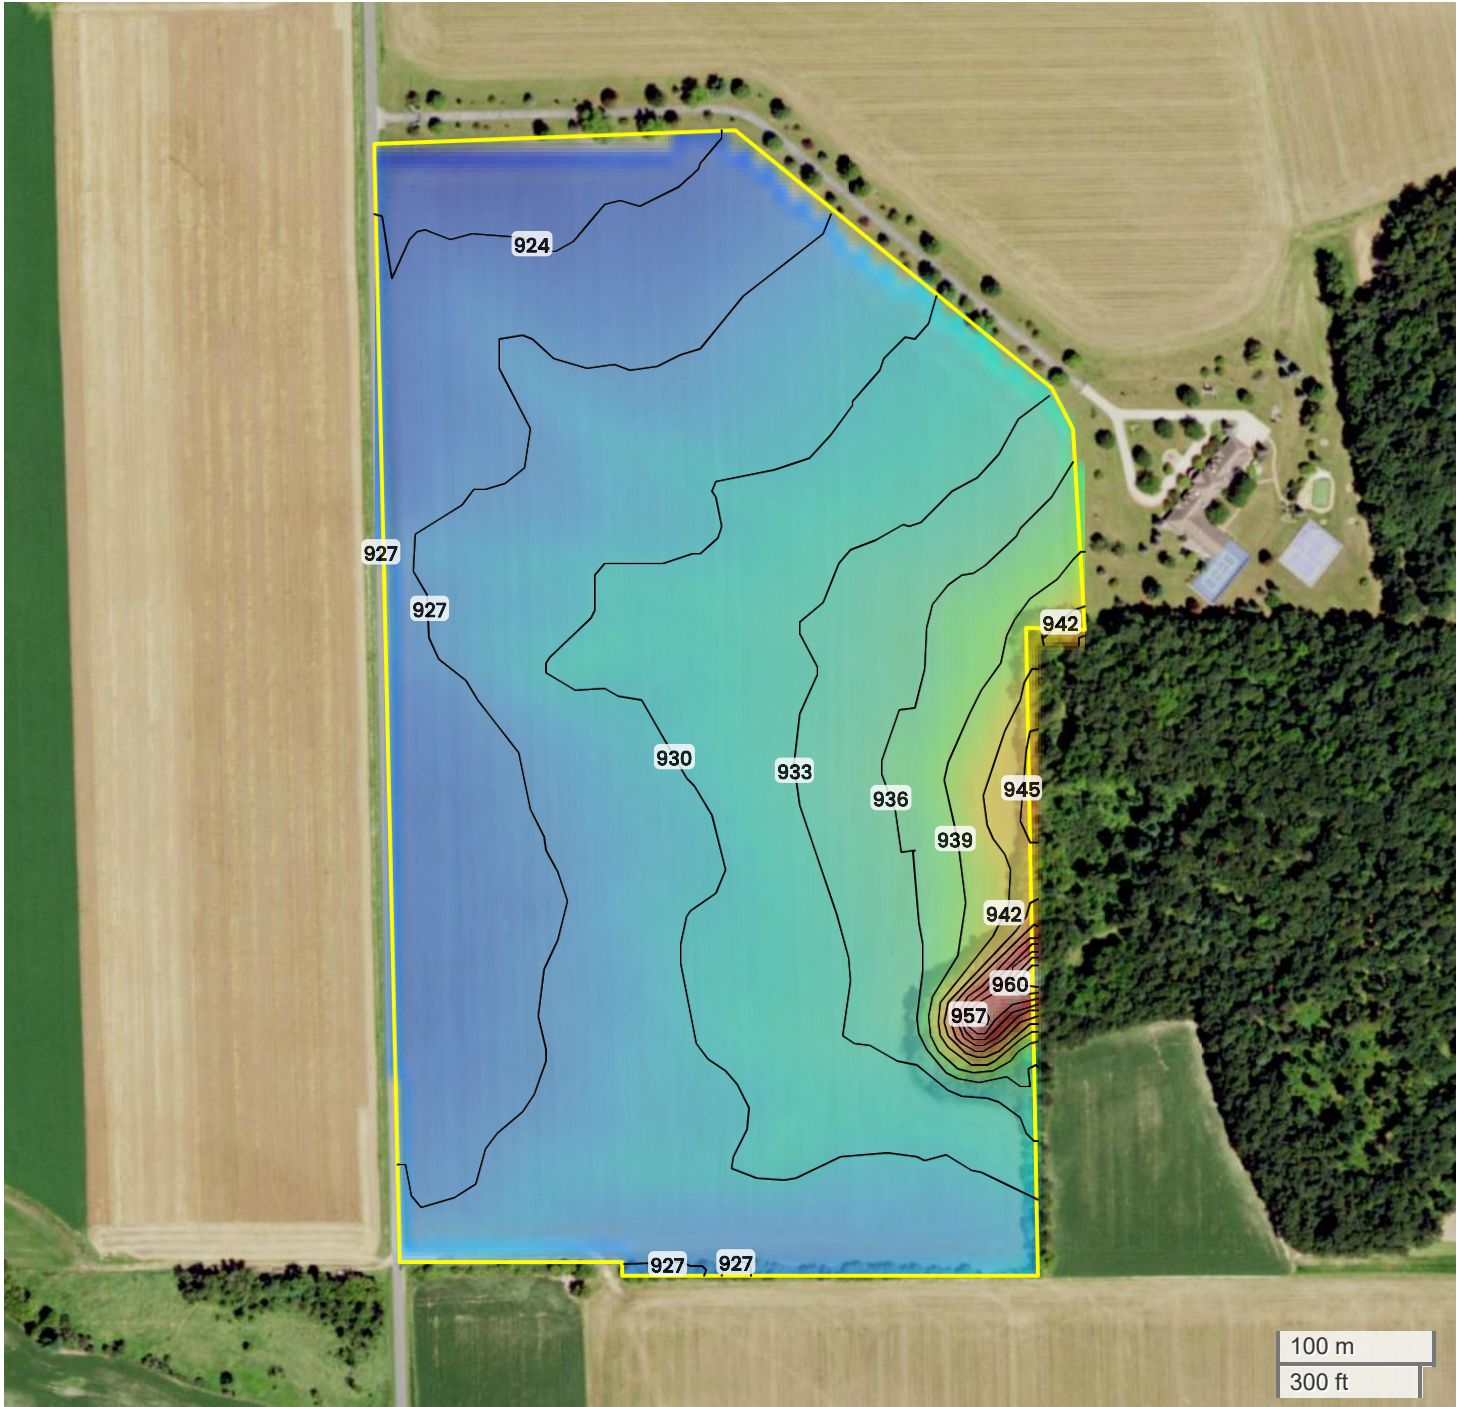

TRACT 3
TOPOGRAPHY

Center: 43.872314, -90.259113

16-16N-2E

Hustler village Township
Juneau County, WI

Source:	USGS 10m DEM
Interval(ft):	3
Max:	963.0 ft
Min:	924.0 ft
Range:	39.0 ft
Average:	943.5 ft

FarmWorth, LLC makes no warranties, express or implied, regarding the accuracy of any information provided through FarmWorth.com. User is solely responsible for independently verifying all information prior to use and waives any claims against FarmWorth, LLC arising from inaccuracies in such information.