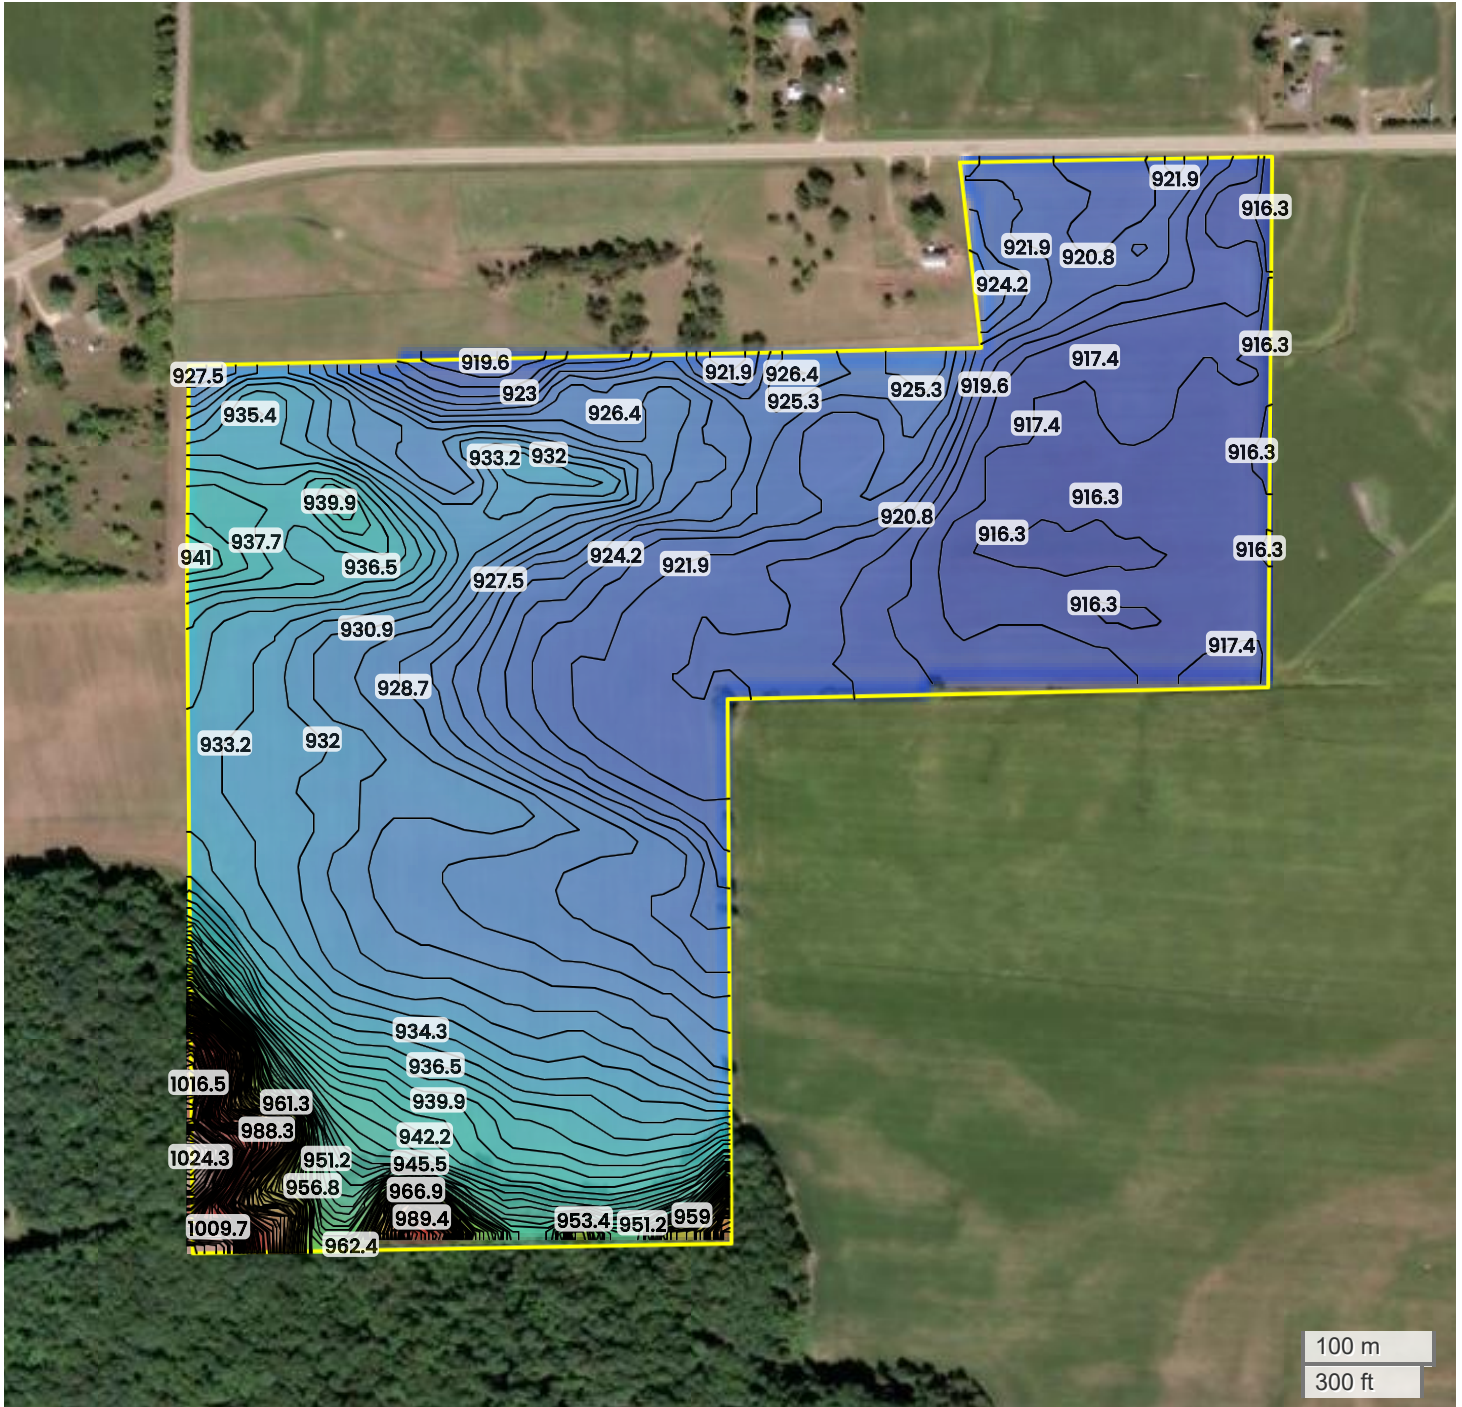

TRACT 2
TOPOGRAPHY

Center: 43.876363, -90.246840

10-16N-2E

Fountain Township
Juneau County, WI

Source:	USGS 10m DEM
Interval(ft):	3
Max:	1026.6 ft
Min:	916.3 ft
Range:	110.3 ft
Average:	971.4 ft

FarmWorth, LLC makes no warranties, express or implied, regarding the accuracy of any information provided through FarmWorth.com. User is solely responsible for independently verifying all information prior to use and waives any claims against FarmWorth, LLC arising from inaccuracies in such information.