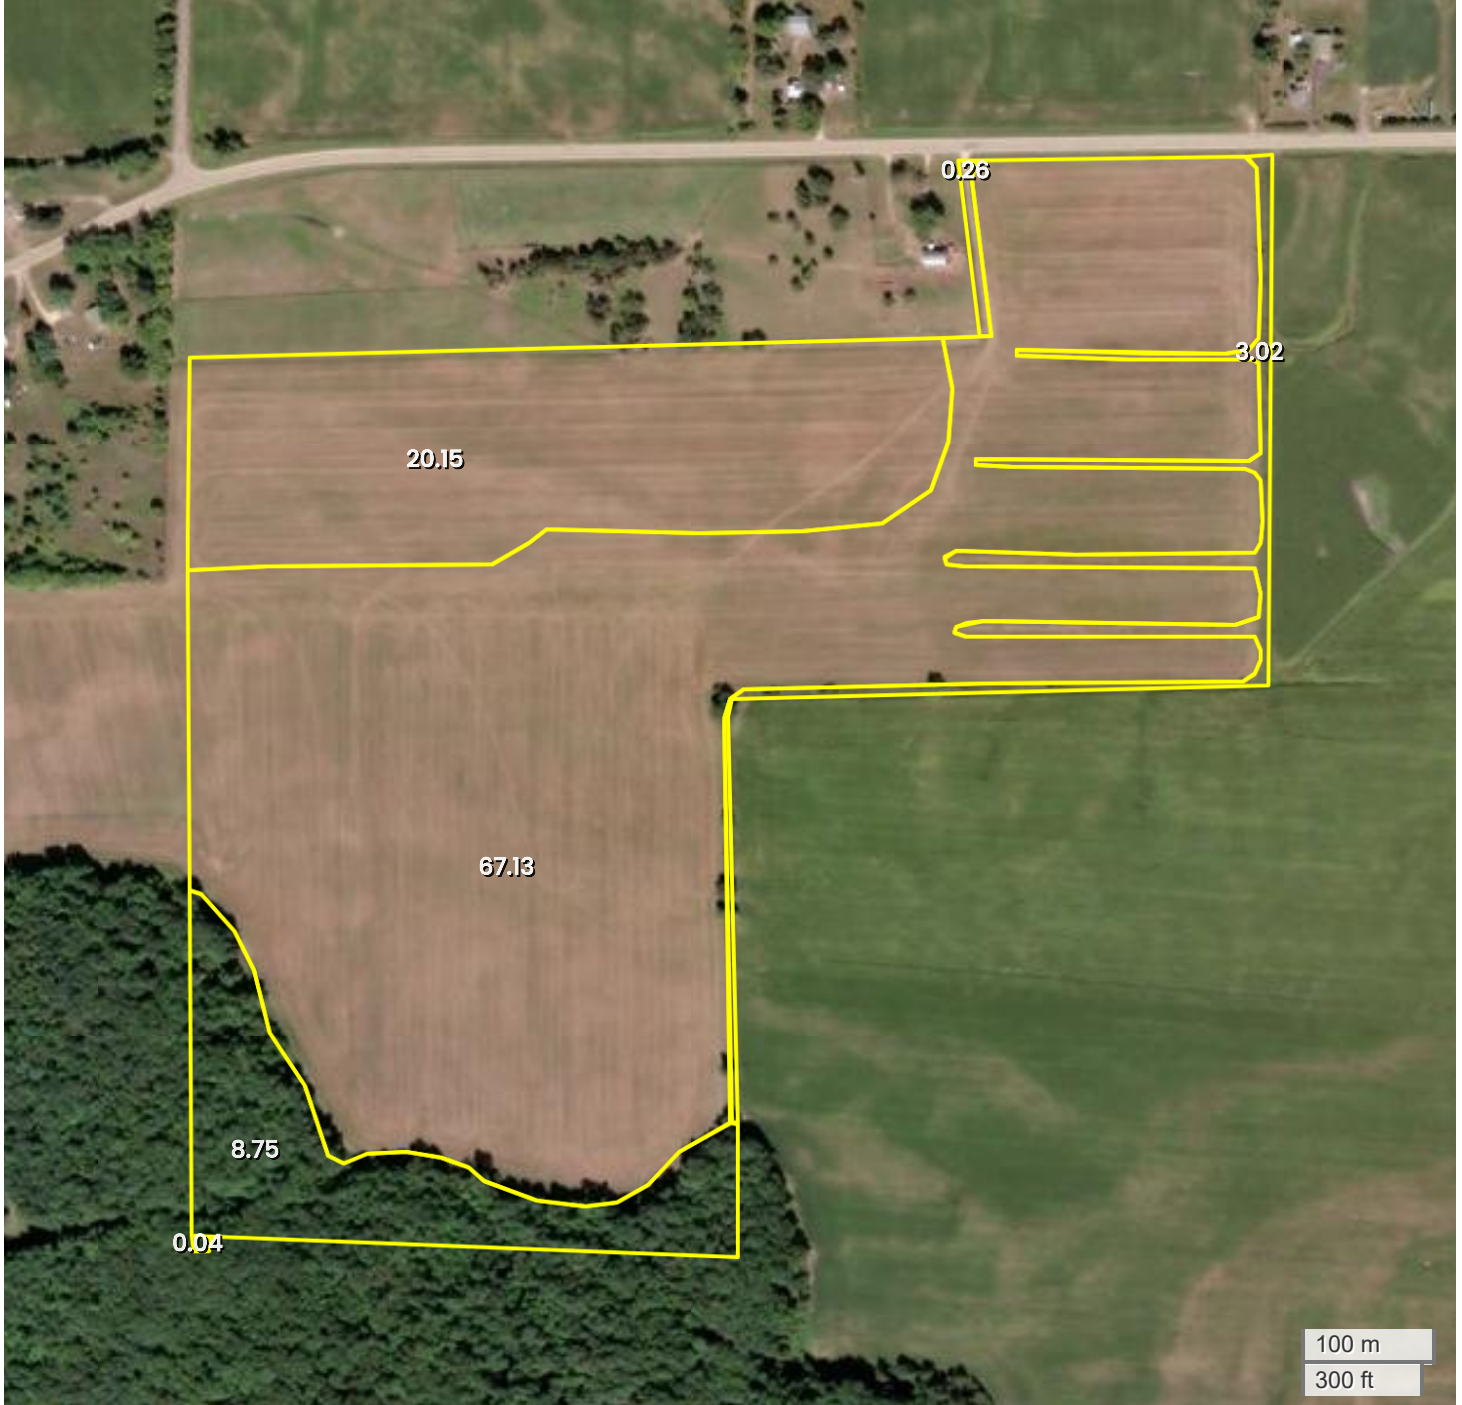

TRACT 2
AERIAL MAP

Center: 43.876339, -90.246840

10-16N-2E

Fountain Township

Juneau County, WI

FarmWorth, LLC makes no warranties, express or implied, regarding the accuracy of any information provided through FarmWorth.com. User is solely responsible for independently verifying all information prior to use and waives any claims against FarmWorth, LLC arising from inaccuracies in such information.