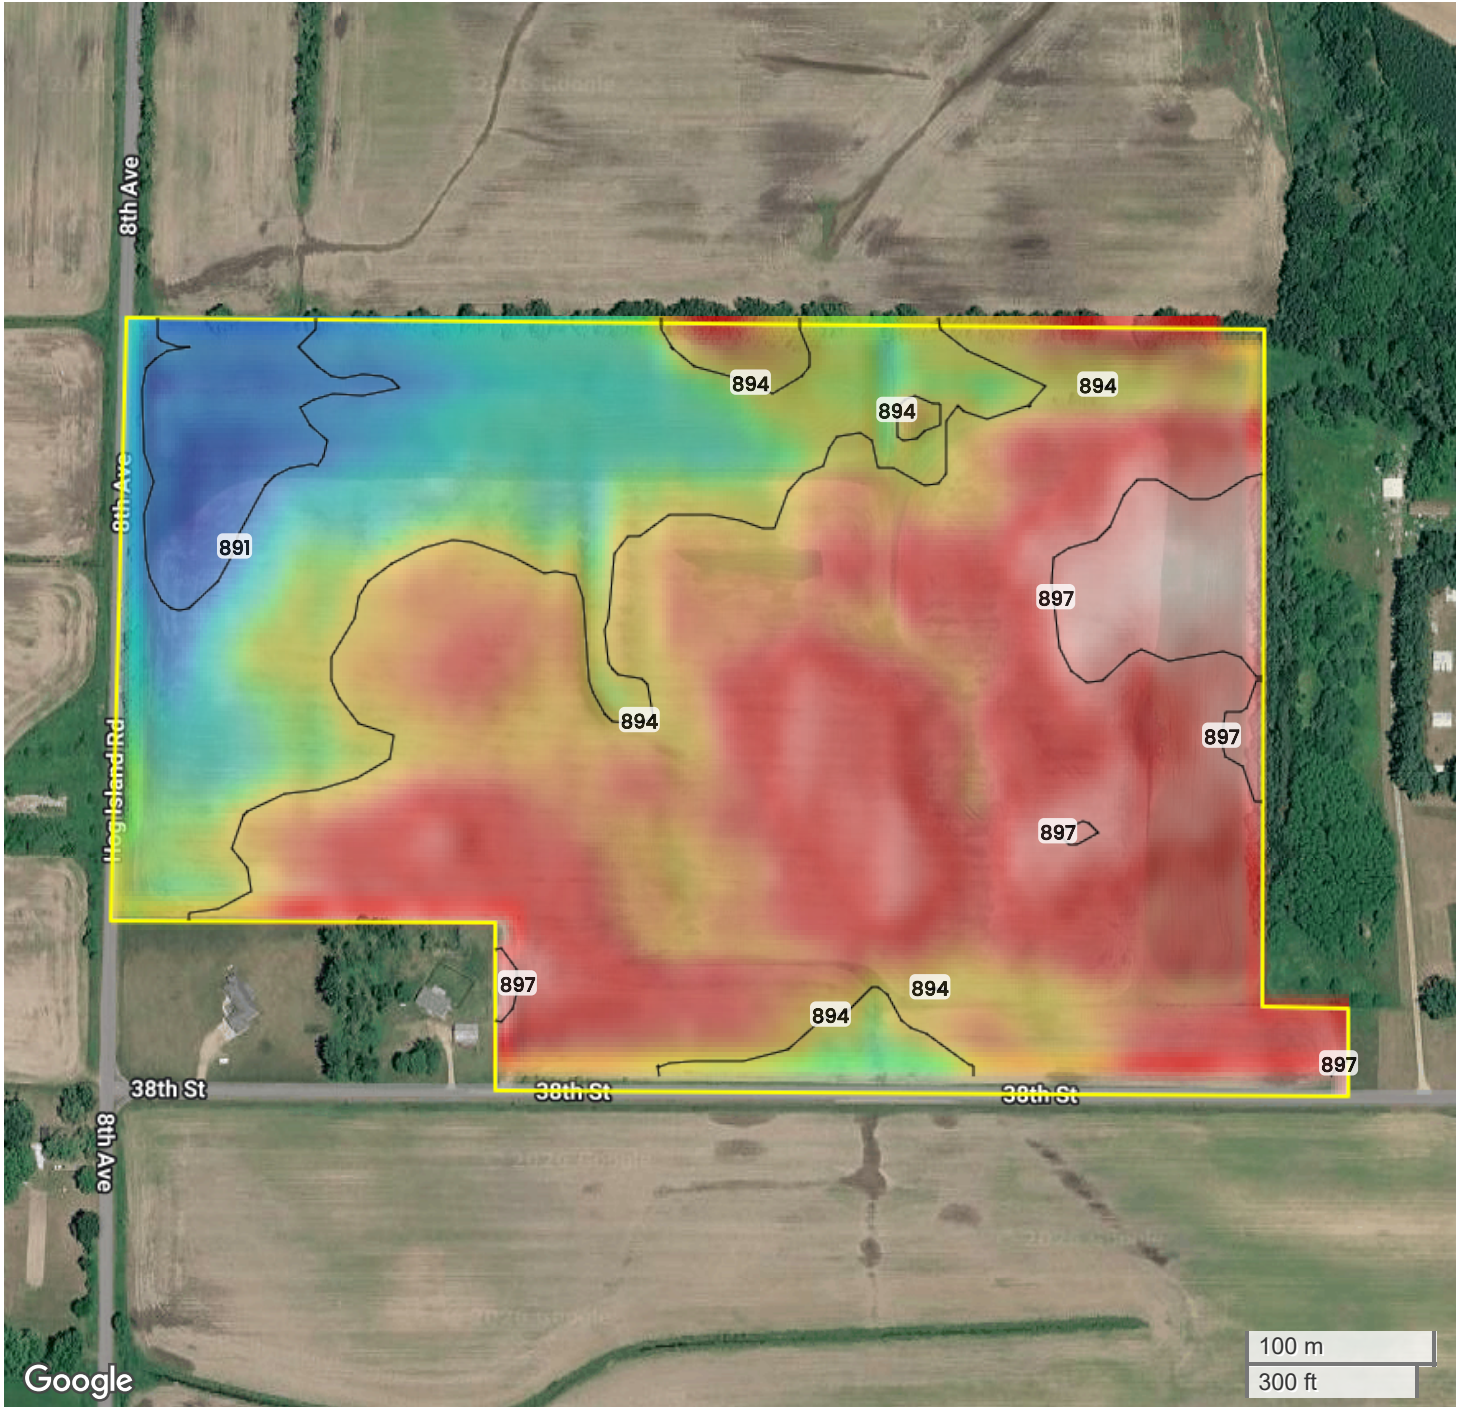

TRACT 13
TOPOGRAPHY

Center: 43.910488, -90.148517

28-17N-3E

Clearfield Township
Juneau County, WI

Source:	USGS 10m DEM
Interval(ft):	3
Max:	897.0 ft
Min:	891.0 ft
Range:	6.0 ft
Average:	894.0 ft

FarmWorth, LLC makes no warranties, express or implied, regarding the accuracy of any information provided through FarmWorth.com. User is solely responsible for independently verifying all information prior to use and waives any claims against FarmWorth, LLC arising from inaccuracies in such information.