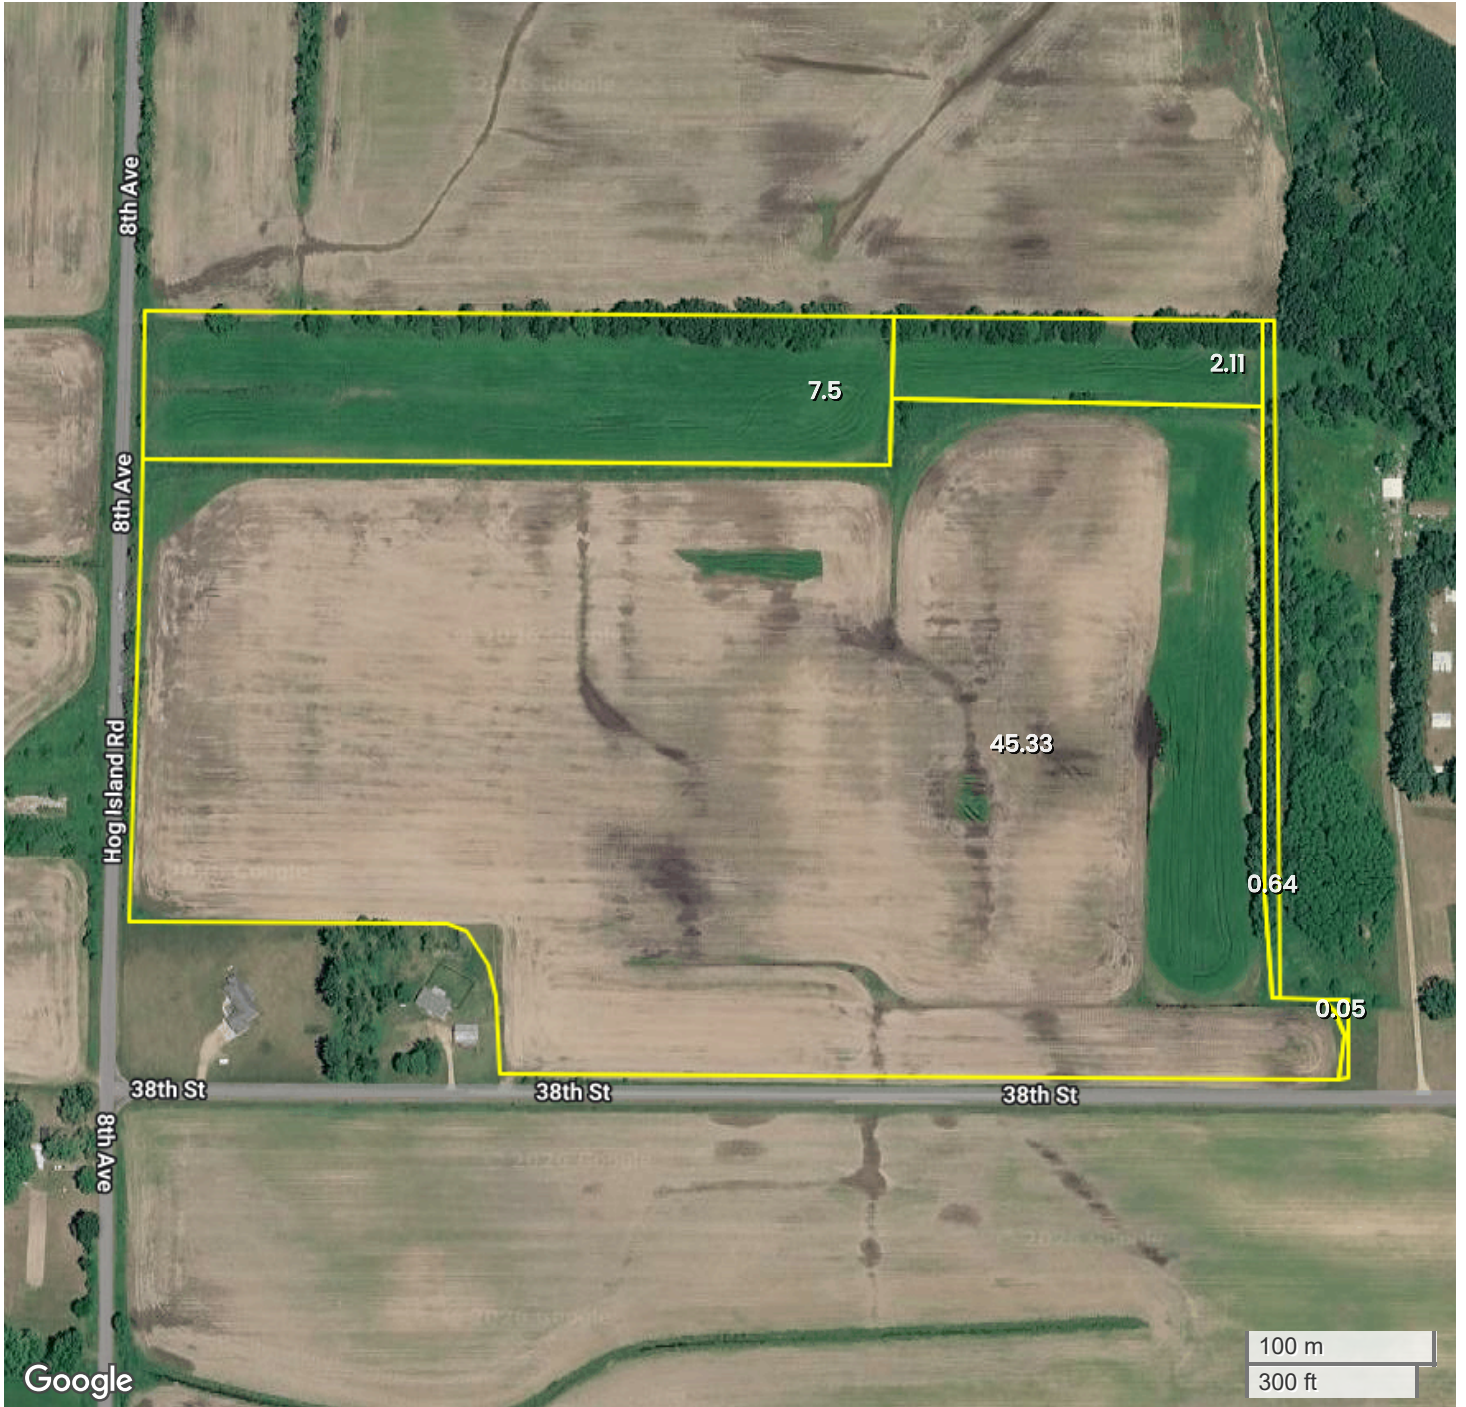

TRACT 13
AERIAL MAP

Center: 43.910537, -90.148467

28-17N-3E

Clearfield Township

Juneau County, WI

FarmWorth, LLC makes no warranties, express or implied, regarding the accuracy of any information provided through FarmWorth.com. User is solely responsible for independently verifying all information prior to use and waives any claims against FarmWorth, LLC arising from inaccuracies in such information.