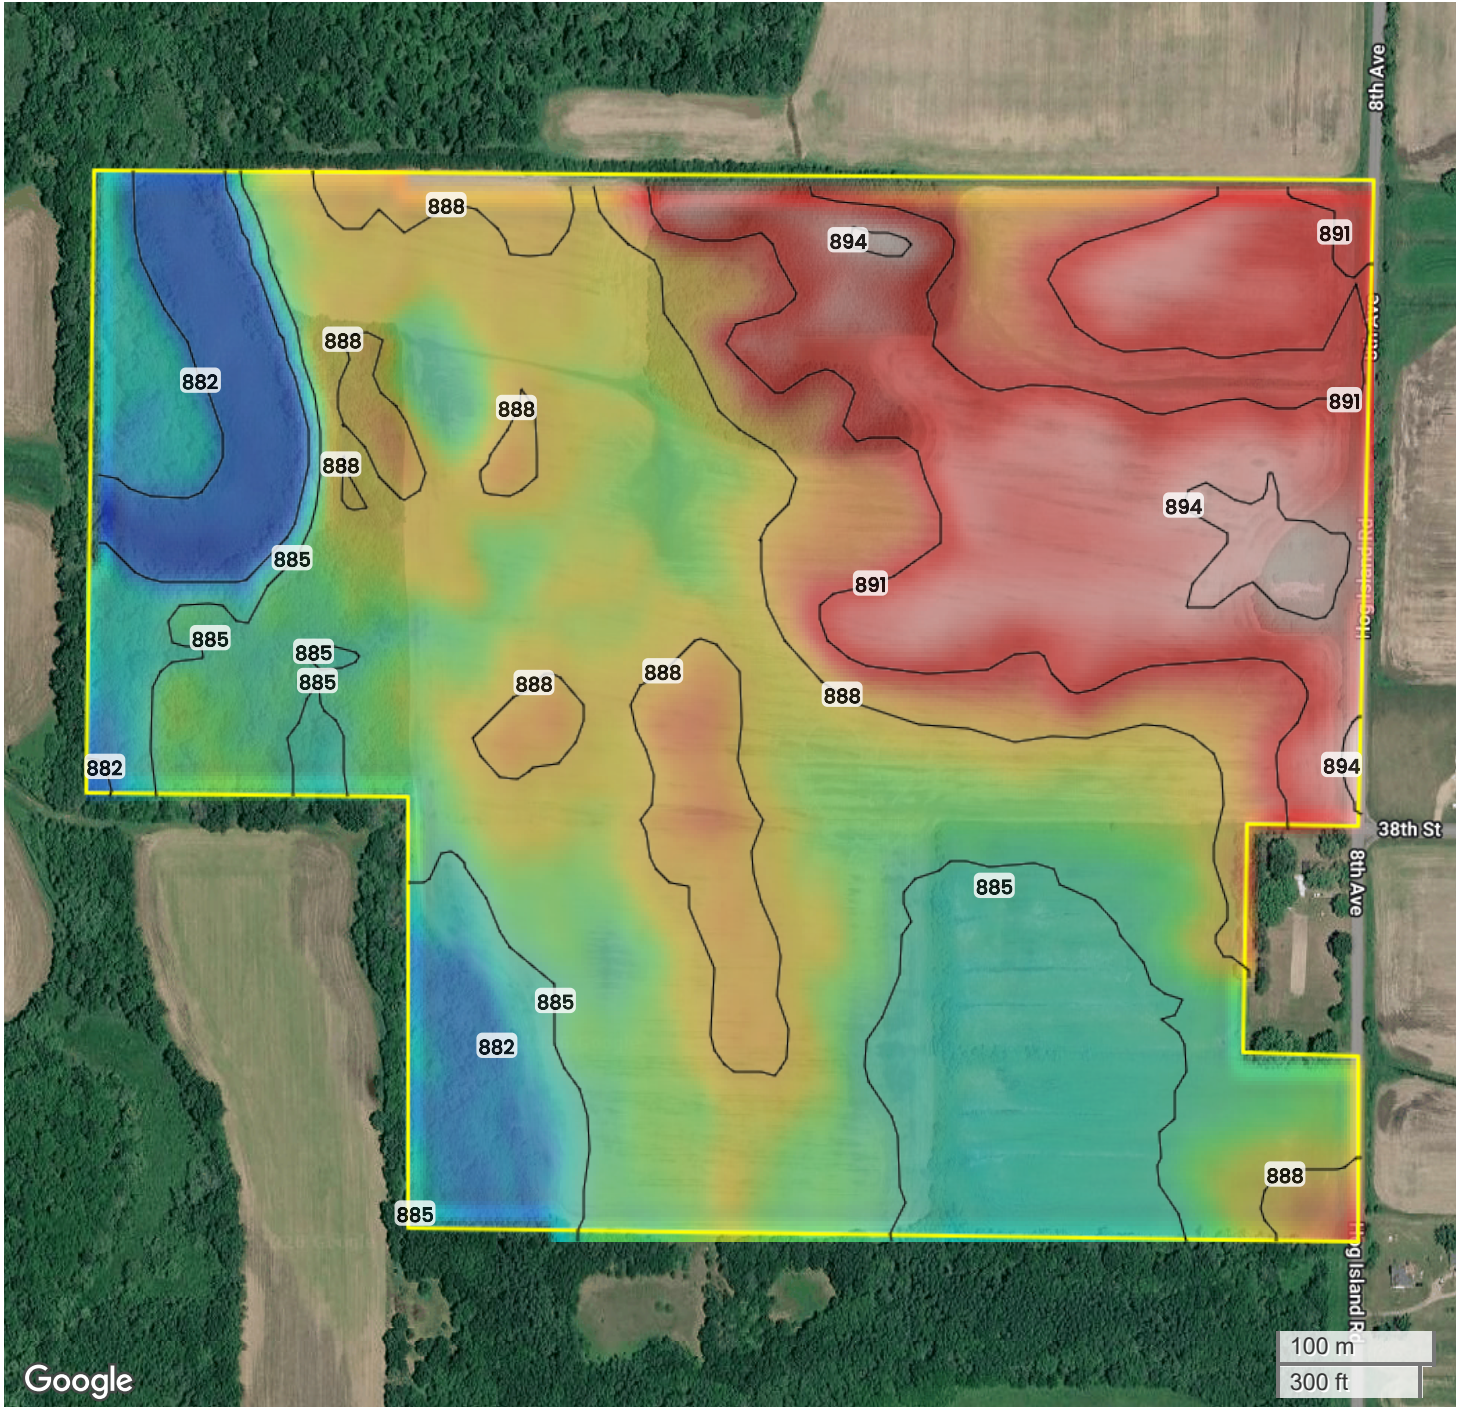

TRACT 12
TOPOGRAPHY

Google

882 ft

894 ft

Center: 43.909375, -90.157467

29-17N-3E

Clearfield Township
Juneau County, WI

Source:	USGS 10m DEM
Interval(ft):	3
Max:	894.0 ft
Min:	882.0 ft
Range:	12.0 ft
Average:	888.0 ft