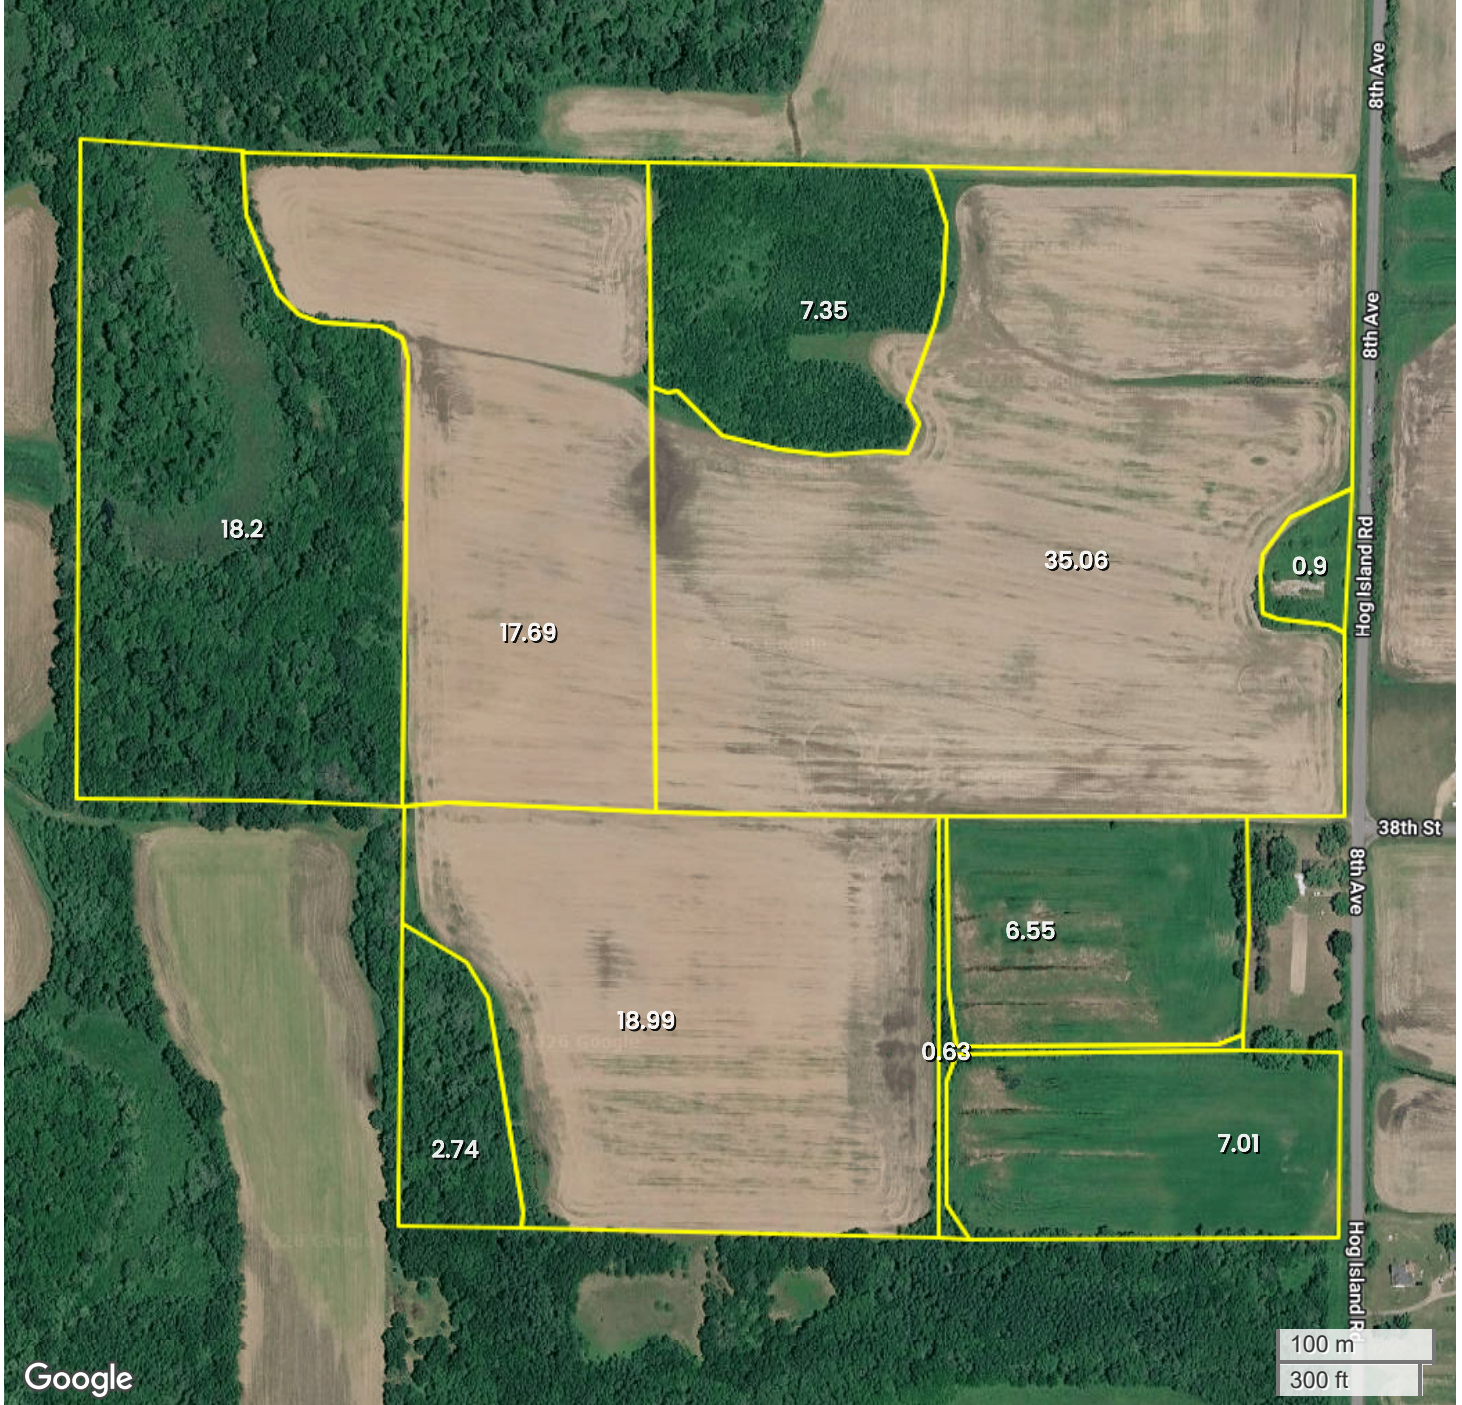

TRACT 12  
AERIAL MAP

Center: 43.909454, -90.157595

29-17N-3E

Clearfield Township

Juneau County, WI

FarmWorth, LLC makes no warranties, express or implied, regarding the accuracy of any information provided through FarmWorth.com. User is solely responsible for independently verifying all information prior to use and waives any claims against FarmWorth, LLC arising from inaccuracies in such information.