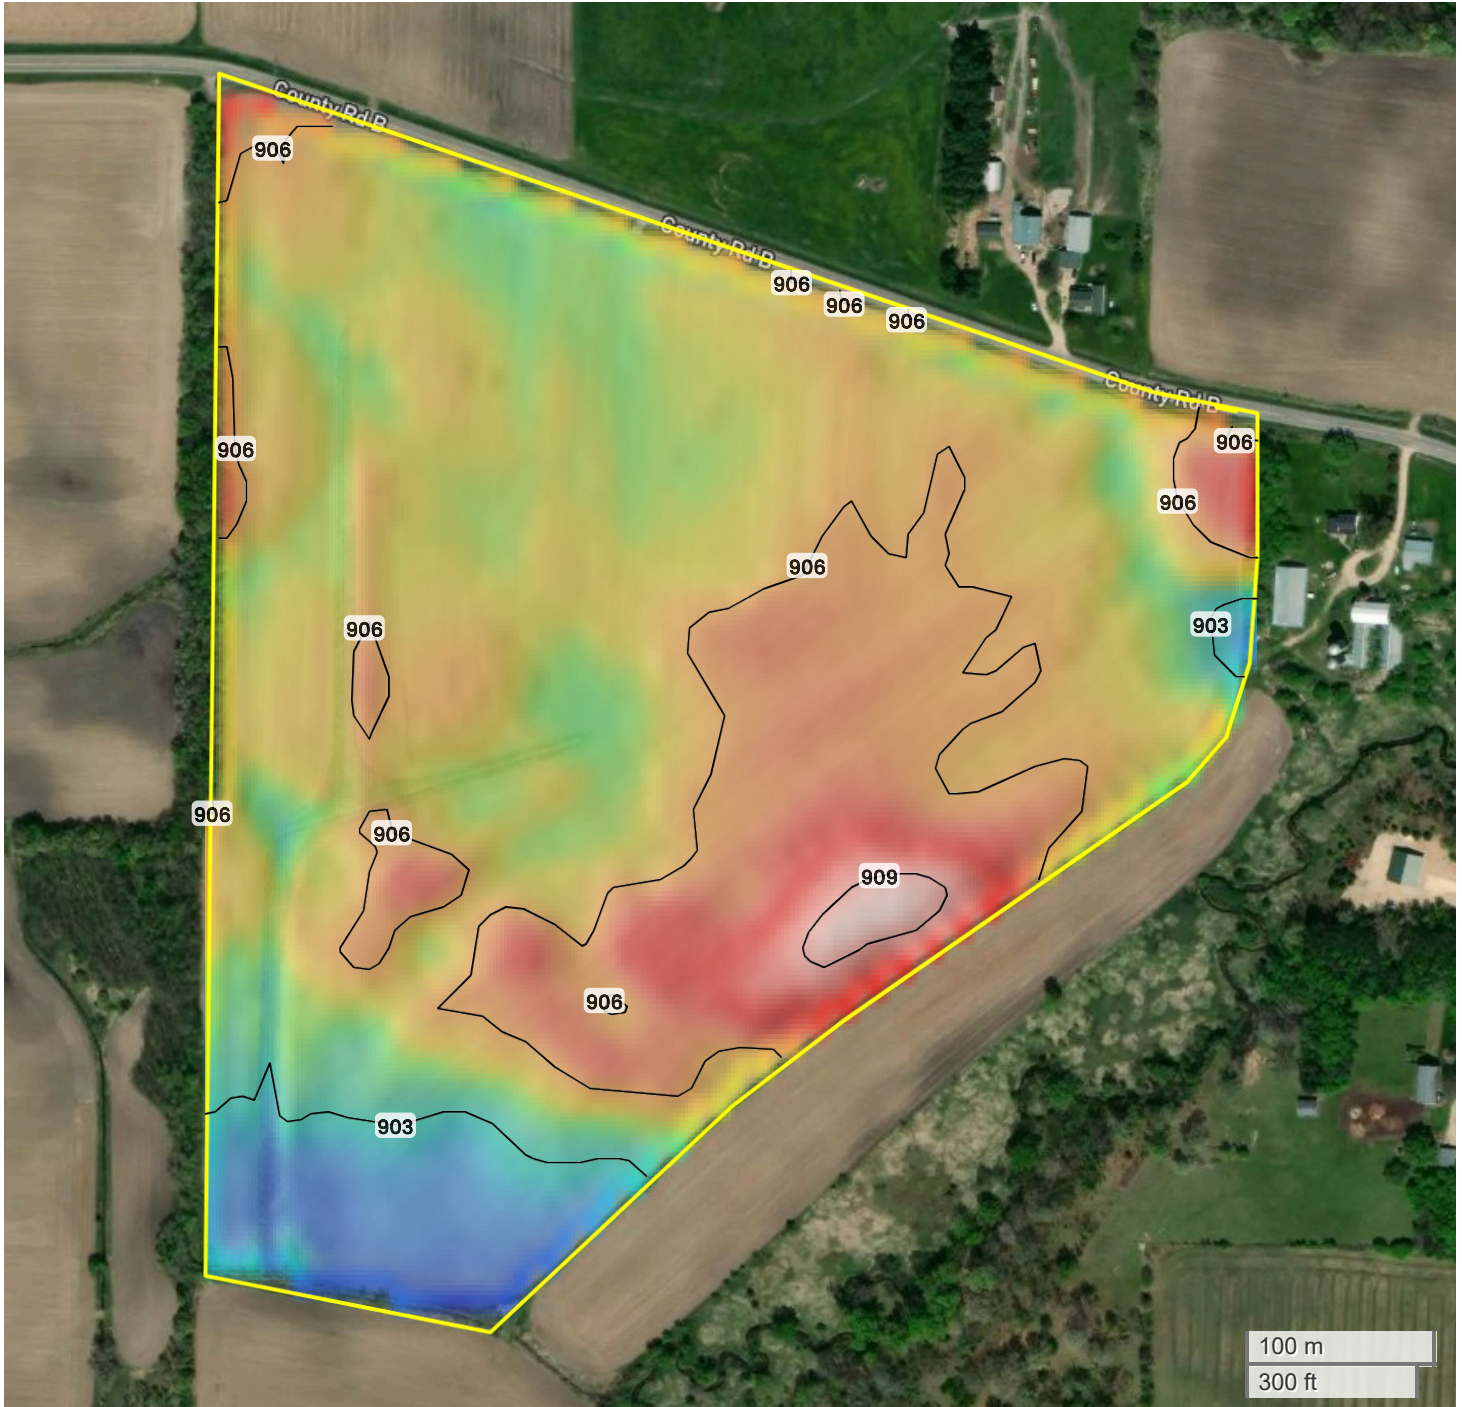

TRACT 11
TOPOGRAPHY

100 m
300 ft

Center: 43.859027, -90.187936

19-16N-3E

Lisbon Township
Juneau County, WI

Source:	USGS 10m DEM
Interval(ft):	3
Max:	909.0 ft
Min:	903.0 ft
Range:	6.0 ft
Average:	906.0 ft

FarmWorth, LLC makes no warranties, express or implied, regarding the accuracy of any information provided through FarmWorth.com. User is solely responsible for independently verifying all information prior to use and waives any claims against FarmWorth, LLC arising from inaccuracies in such information.