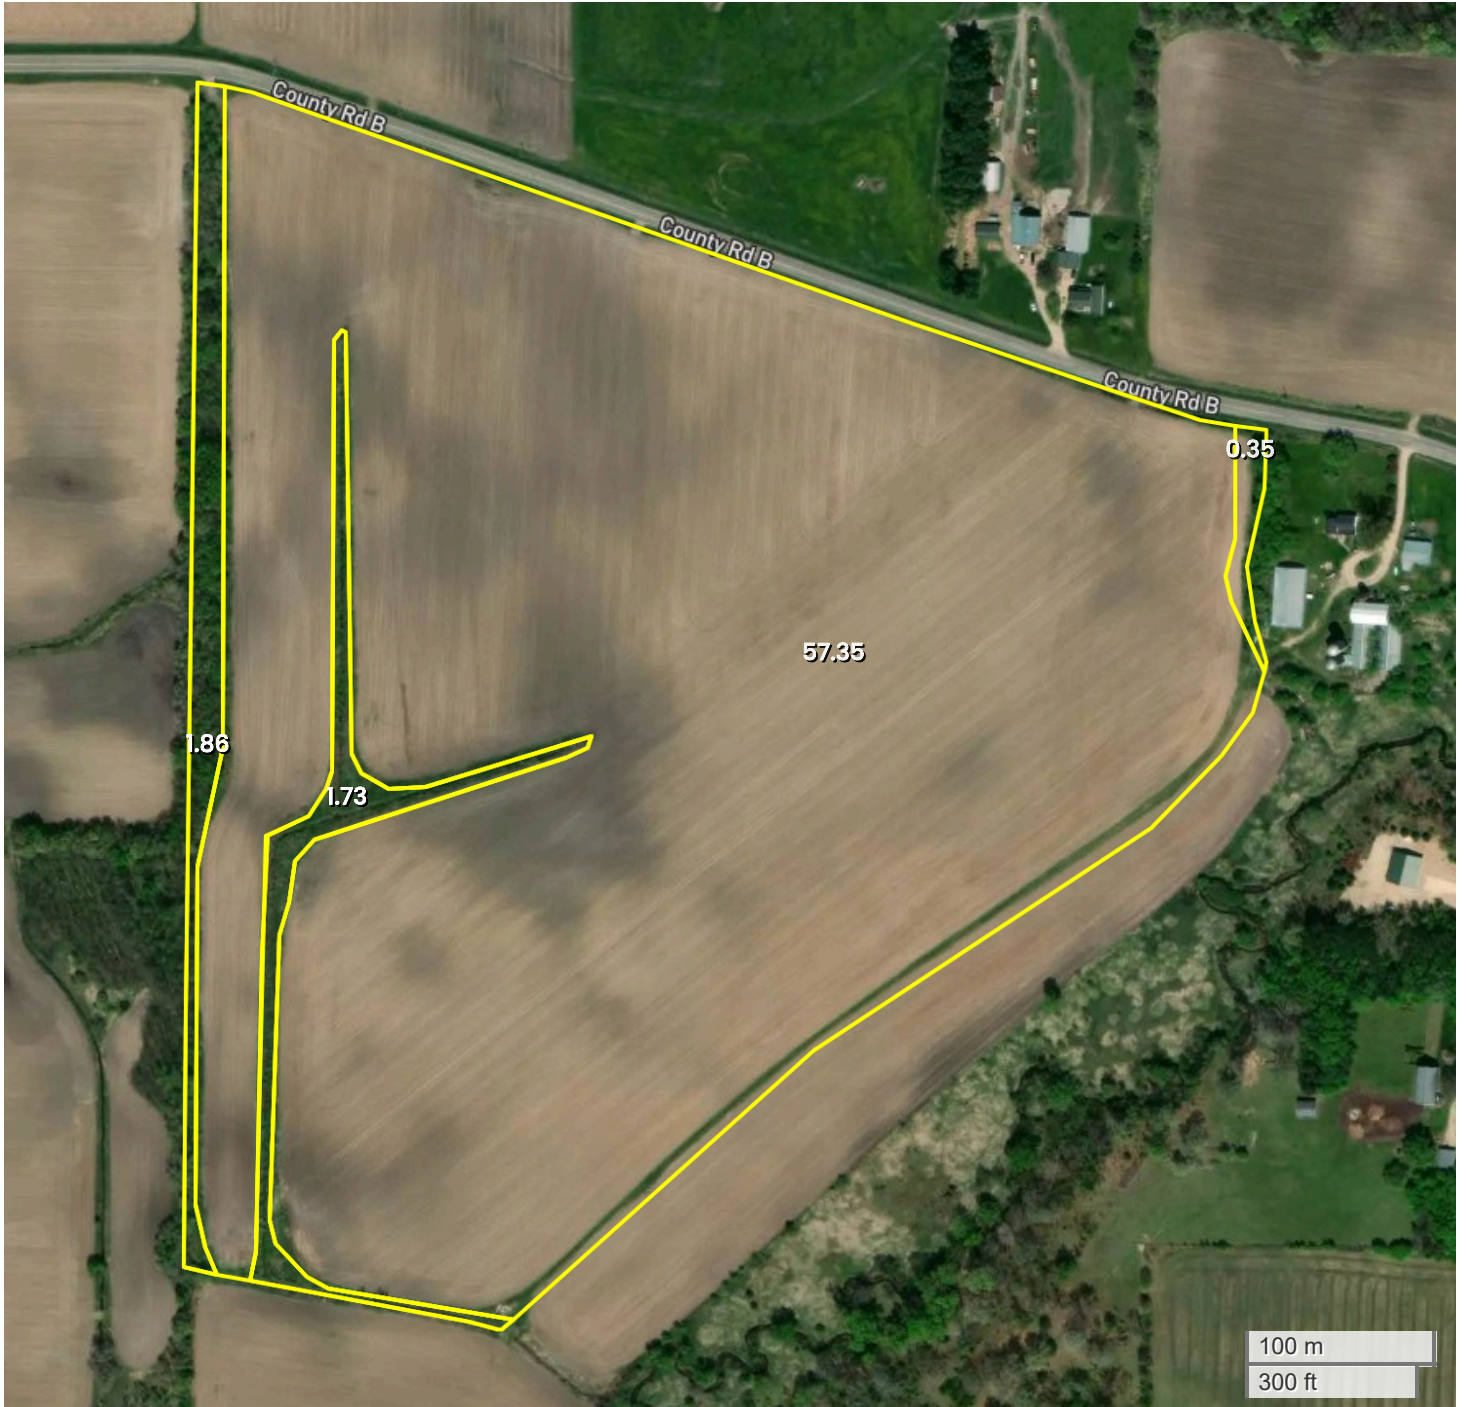

TRACT 11
AERIAL MAP

Center: 43.859014, -90.187981

19-16N-3E
Lisbon Township
Juneau County, WI

FarmWorth, LLC makes no warranties, express or implied, regarding the accuracy of any information provided through FarmWorth.com. User is solely responsible for independently verifying all information prior to use and waives any claims against FarmWorth, LLC arising from inaccuracies in such information.