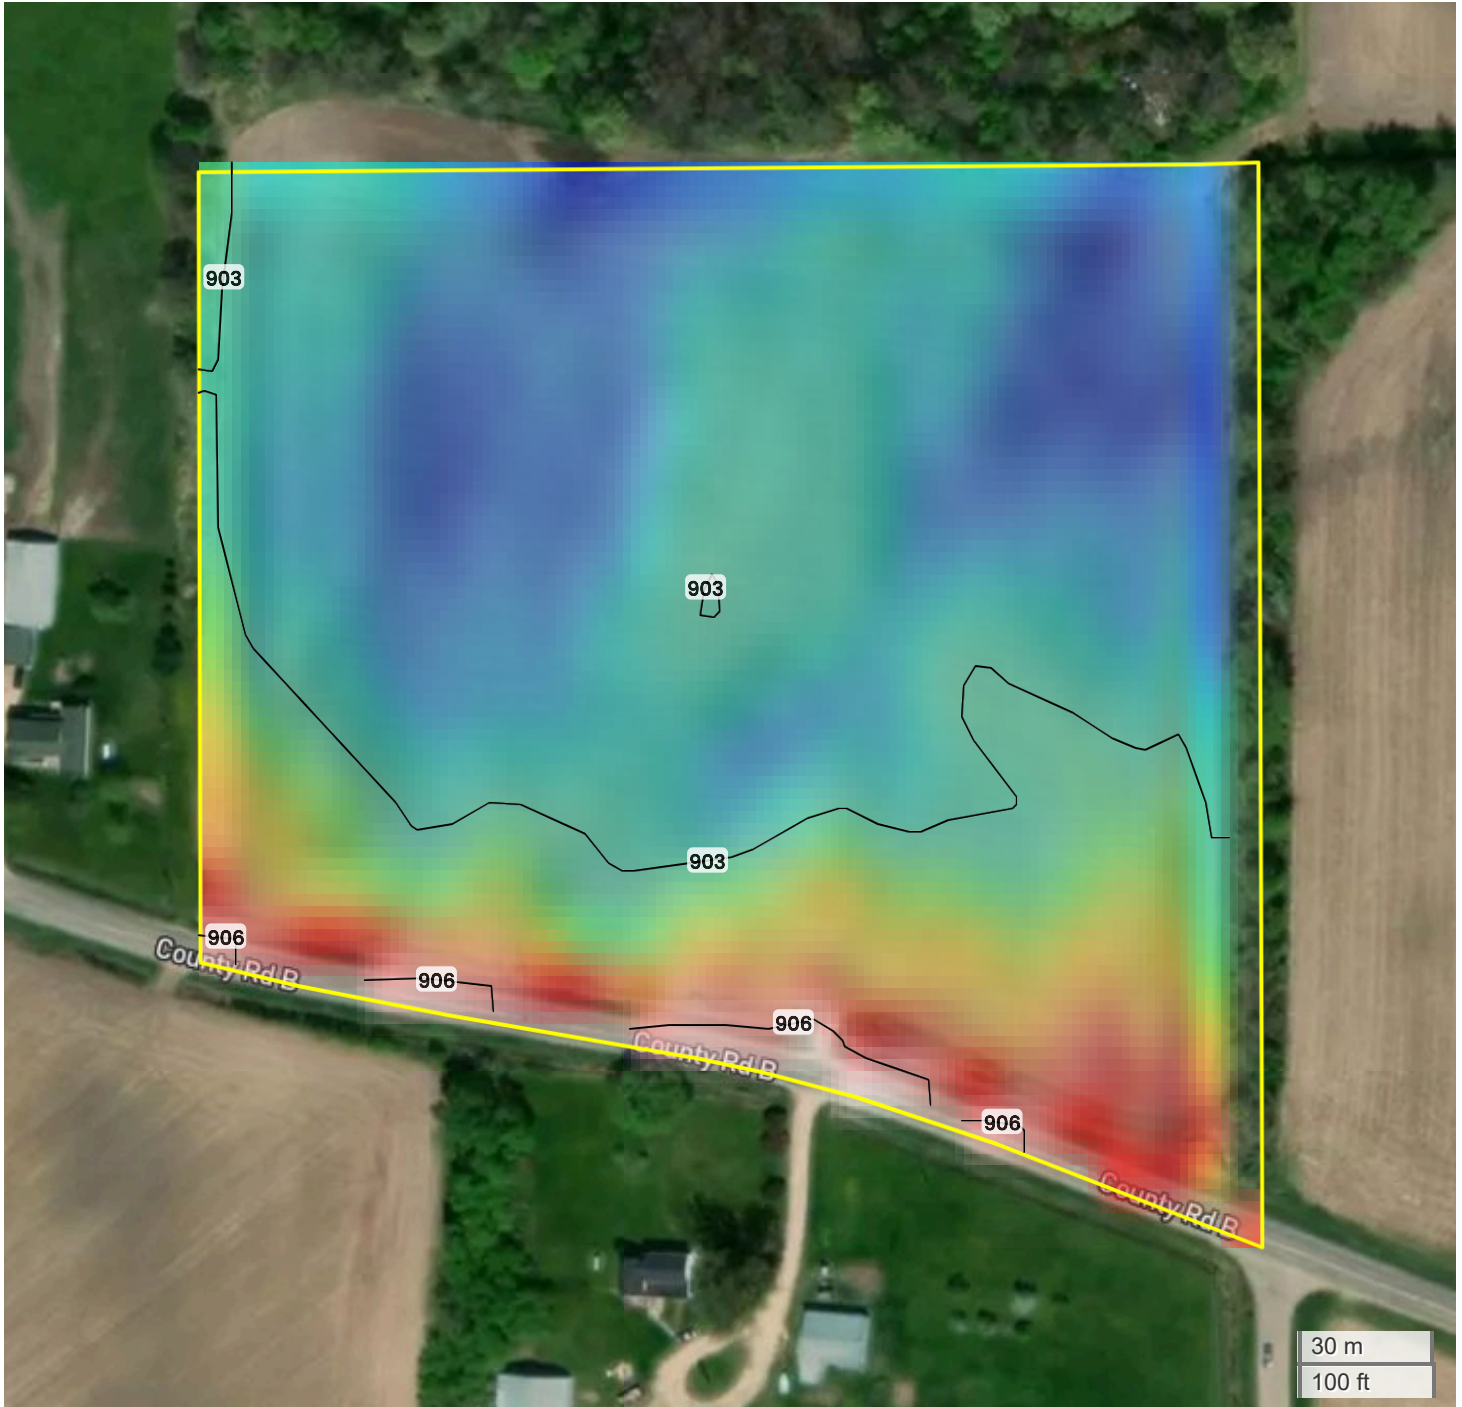

TRACT 10
TOPOGRAPHY

Center: 43.861004, -90.183730

19-16N-3E

Lisbon Township
Juneau County, WI

Source:	USGS 10m DEM
Interval(ft):	3
Max:	906.0 ft
Min:	903.0 ft
Range:	3.0 ft
Average:	904.5 ft

FarmWorth, LLC makes no warranties, express or implied, regarding the accuracy of any information provided through FarmWorth.com. User is solely responsible for independently verifying all information prior to use and waives any claims against FarmWorth, LLC arising from inaccuracies in such information.