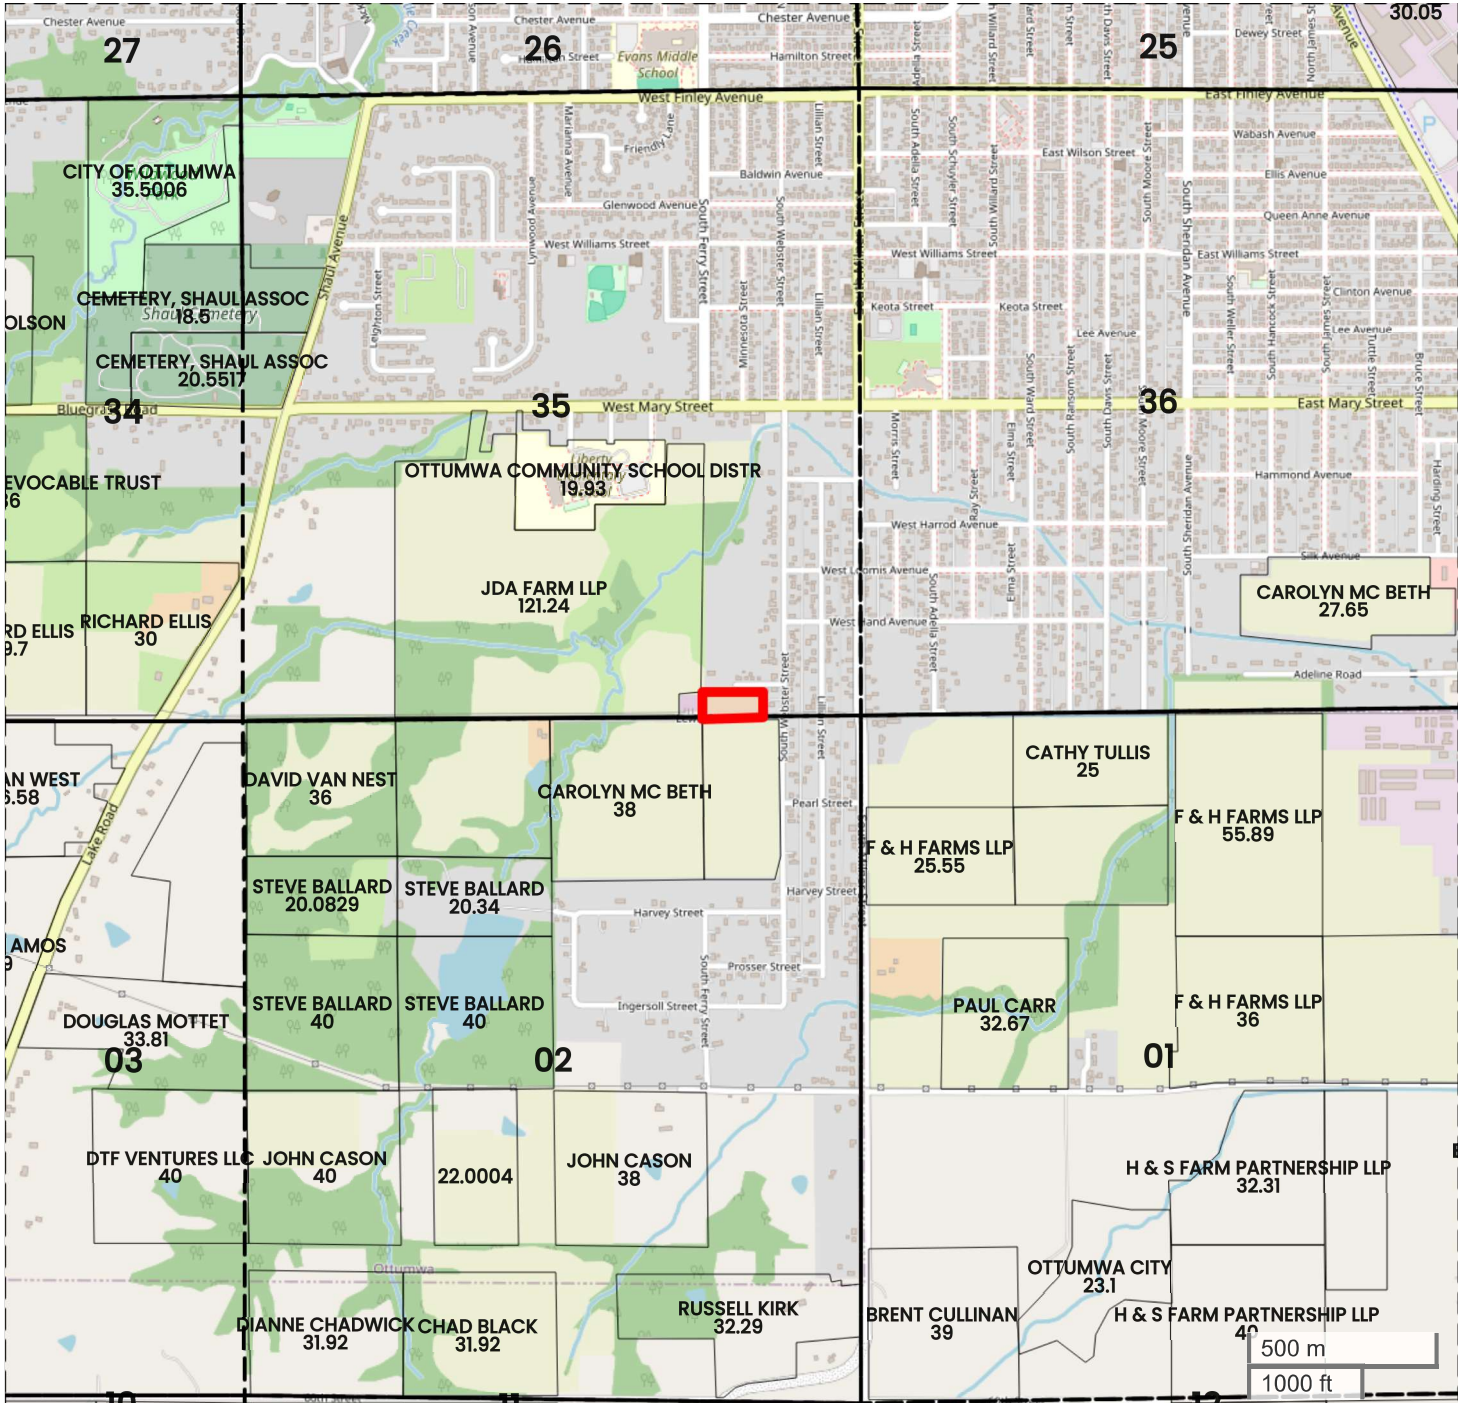

TRACT 2 (2.75 AC TOTAL, 2.11 AC TILLABLE)

# PLAT MAP

Center: 40.987712, -92.432781

35-72N-14W

Center Township

Wapello County, IA

FarmWorth, LLC makes no representations or warranties, express or implied, as to the accuracy of any information, data, numerical values, boundaries, or any other information generated through the use of FarmWorth.com. User is solely responsible for independently investigating and determining all information provided through FarmWorth.com prior to use and waives any and all claims against FarmWorth, LLC for any inaccuracies or inconsistencies in the information and/or data.