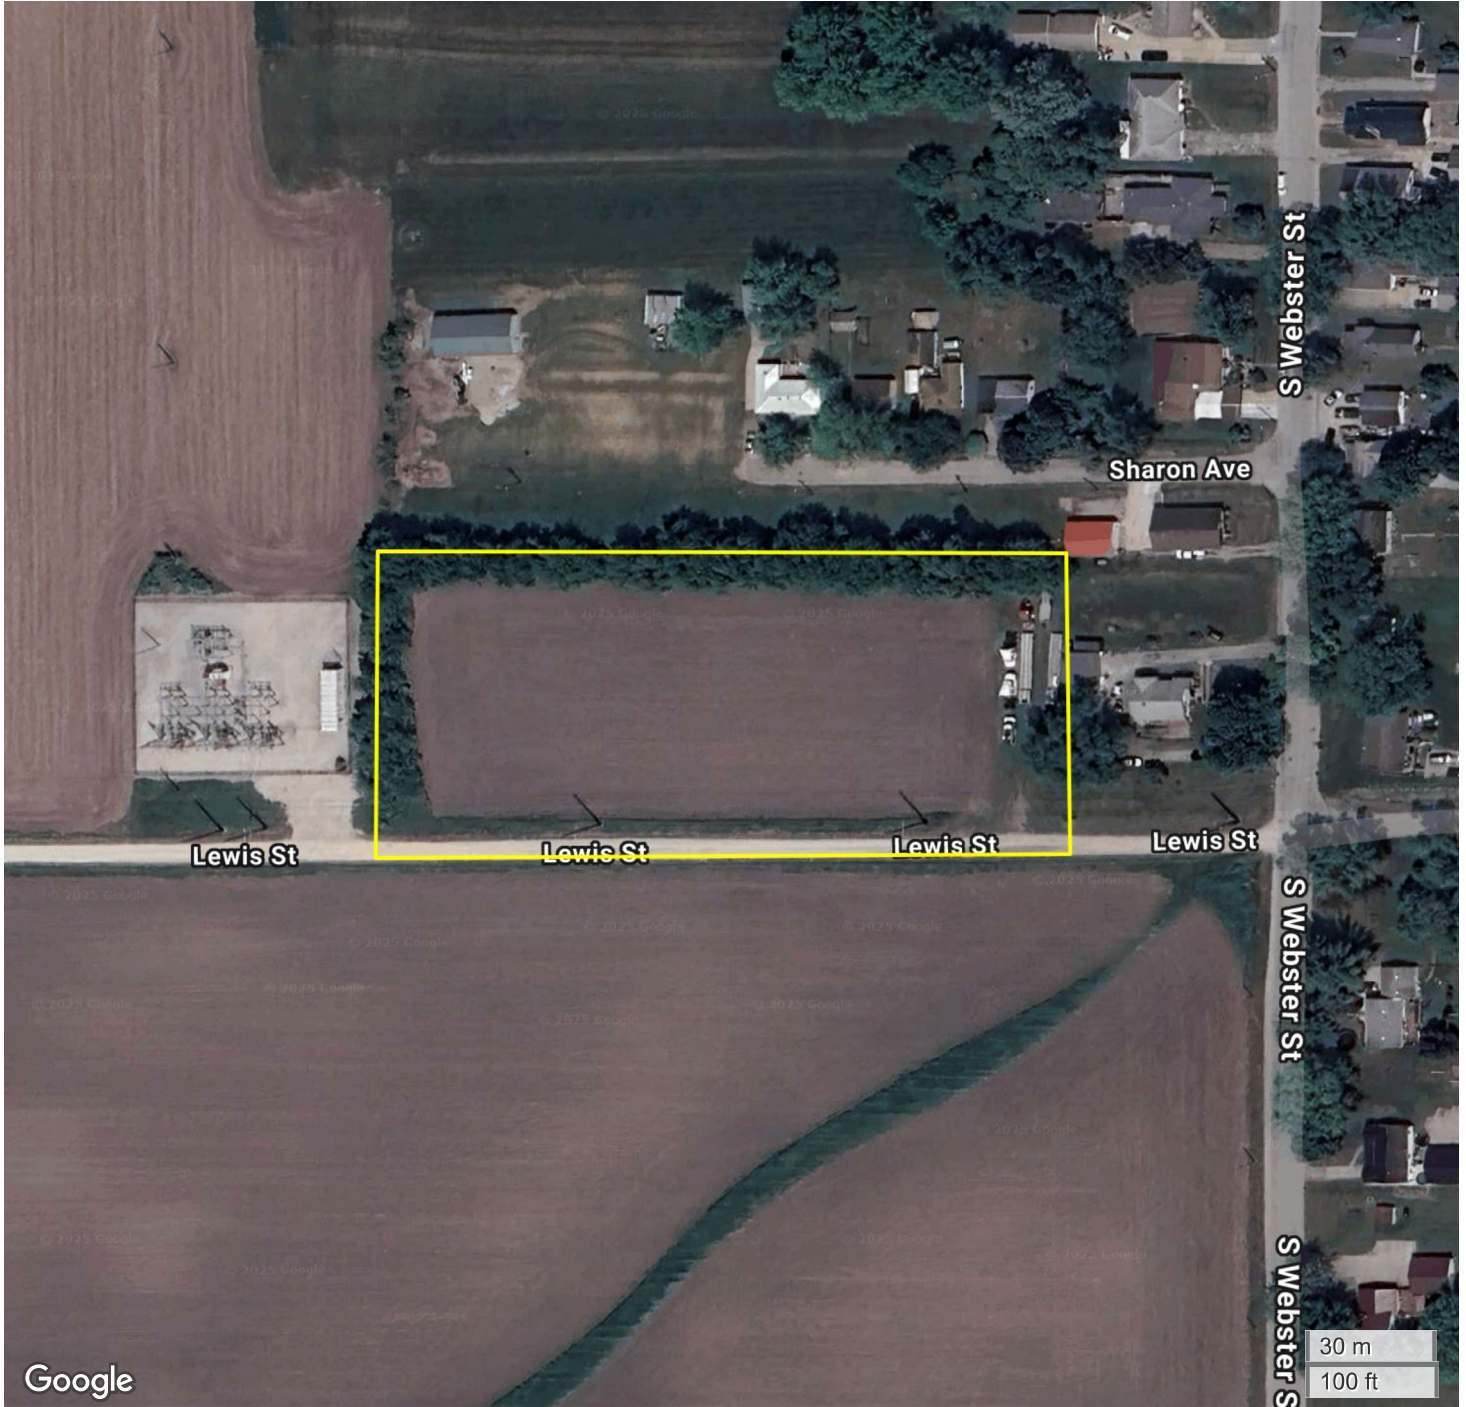

TRACT 2 (2.75 AC TOTAL, 2.11 AC TILLABLE)

# AERIAL MAP

Google

Center: 40.987732, -92.432717

35-72N-14W

Center Township

Wapello County, IA

30 m  
100 ft

FarmWorth, LLC makes no representations or warranties, express or implied, as to the accuracy of any information, data, numerical values, boundaries, or any other information generated through the use of FarmWorth.com. User is solely responsible for independently investigating and determining all information provided through FarmWorth.com prior to use and waives any and all claims against FarmWorth, LLC for any inaccuracies or inconsistencies in the information and/or data.