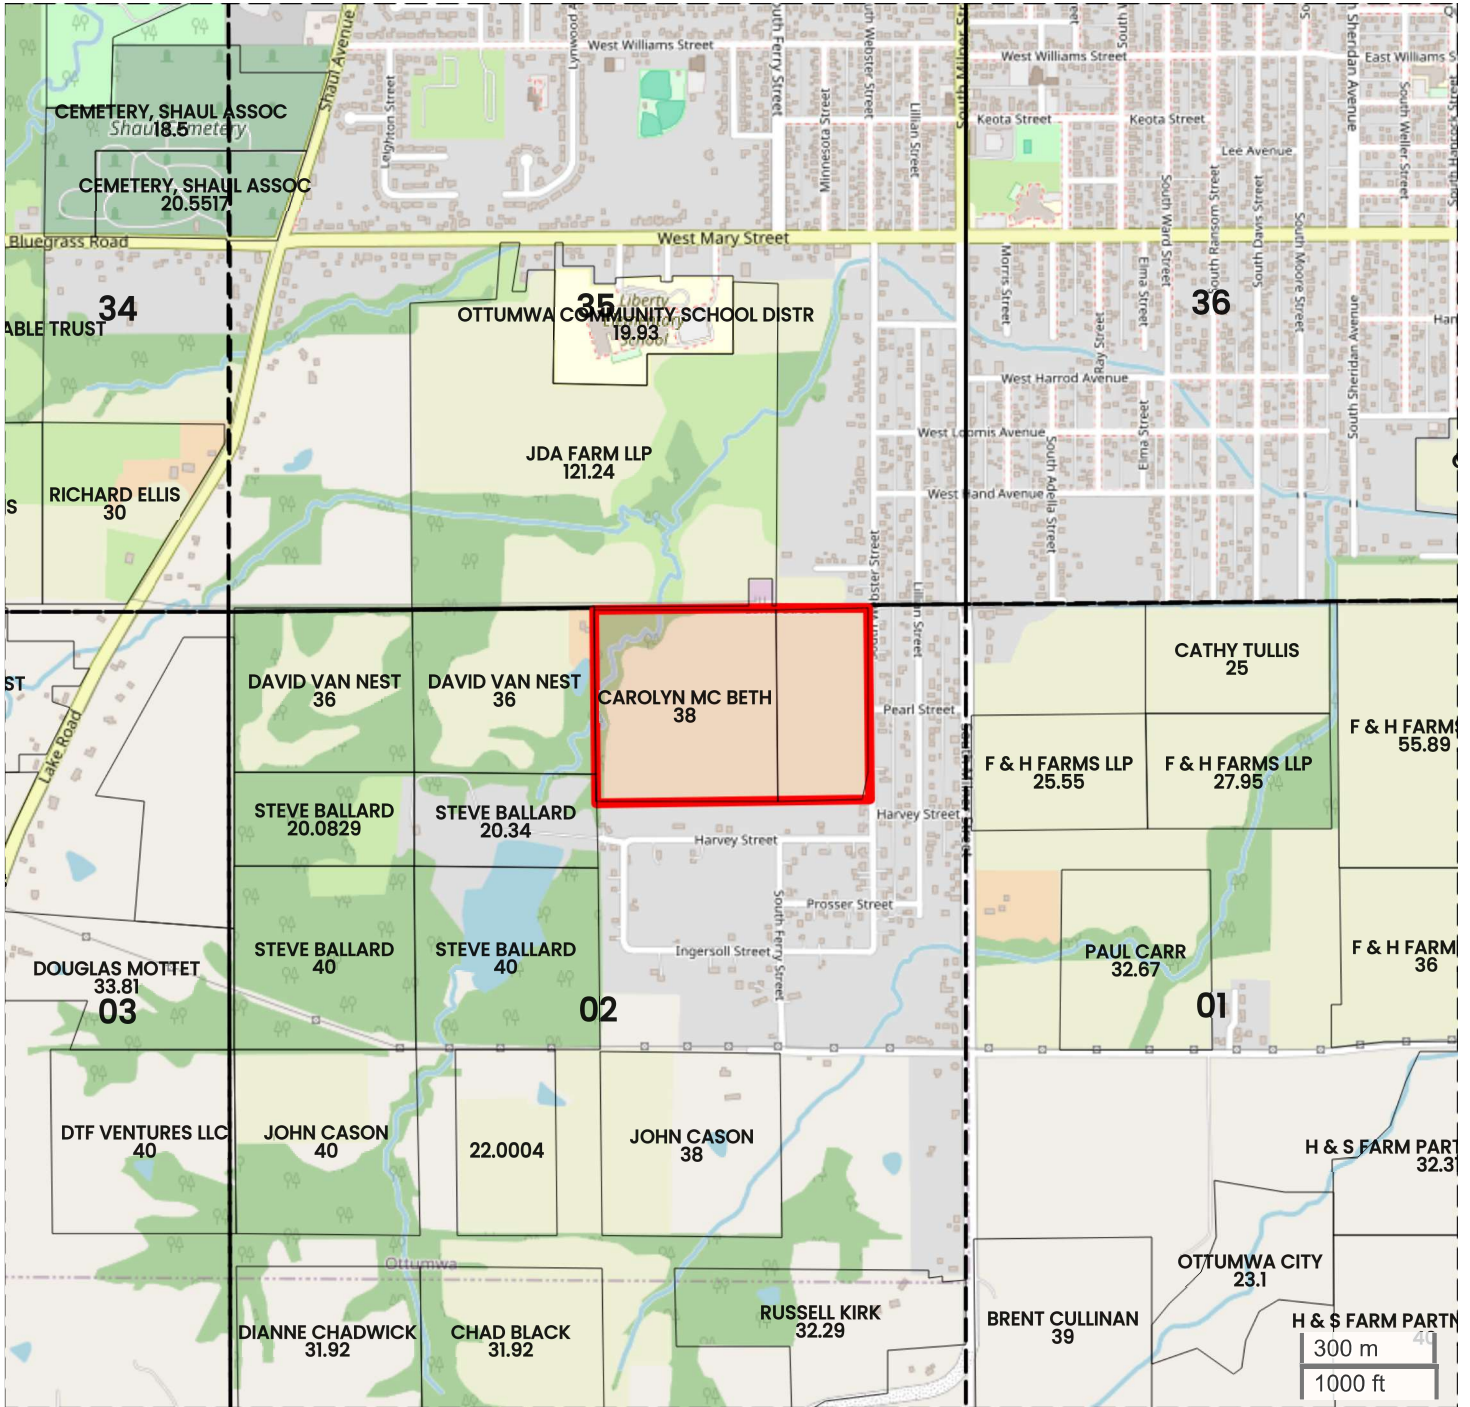

TRACT 1 (62.50 AC TOTAL, 55.49 AC TILLABLE)

PLAT MAP

Center: 40.985498, -92.434870

02-71N-14W

Center Township

Wapello County, IA

FarmWorth, LLC makes no representations or warranties, express or implied, as to the accuracy of any information, data, numerical values, boundaries, or any other information generated through the use of FarmWorth.com. User is solely responsible for independently investigating and determining all information provided through FarmWorth.com prior to use and waives any and all claims against FarmWorth, LLC for any inaccuracies or inconsistencies in the information and/or data.