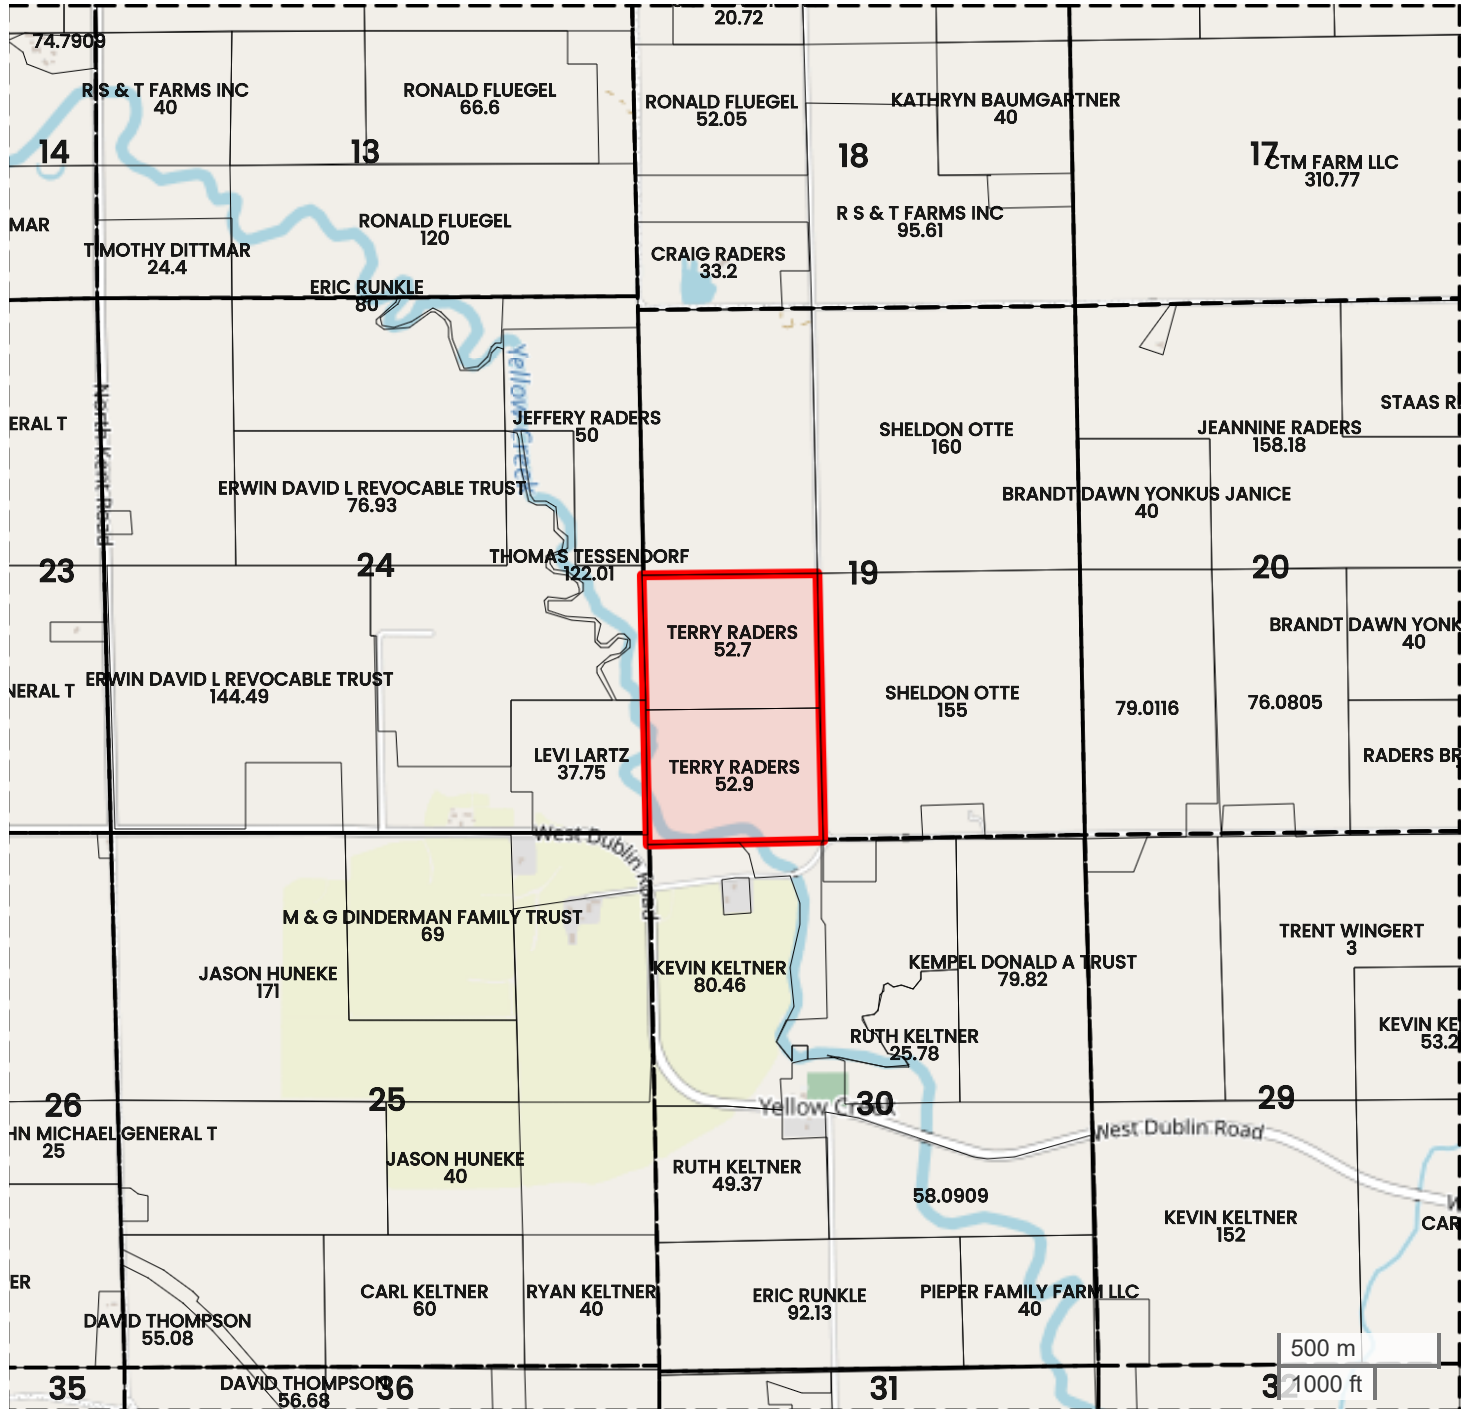

WEST TRACT (107.54 AC TOTAL, 38.01 AC TILLABLE)

PLAT MAP

Center: 42.316519, -89.859912

19-27N-6E

Kent Township

Stephenson County, IL

FarmWorth, LLC makes no representations or warranties, express or implied, as to the accuracy of any information, data, numerical values, boundaries, or any other information generated through the use of FarmWorth.com. User is solely responsible for independently investigating and determining all information provided through FarmWorth.com prior to use and waives any and all claims against FarmWorth, LLC for any inaccuracies or inconsistencies in the information and/or data.