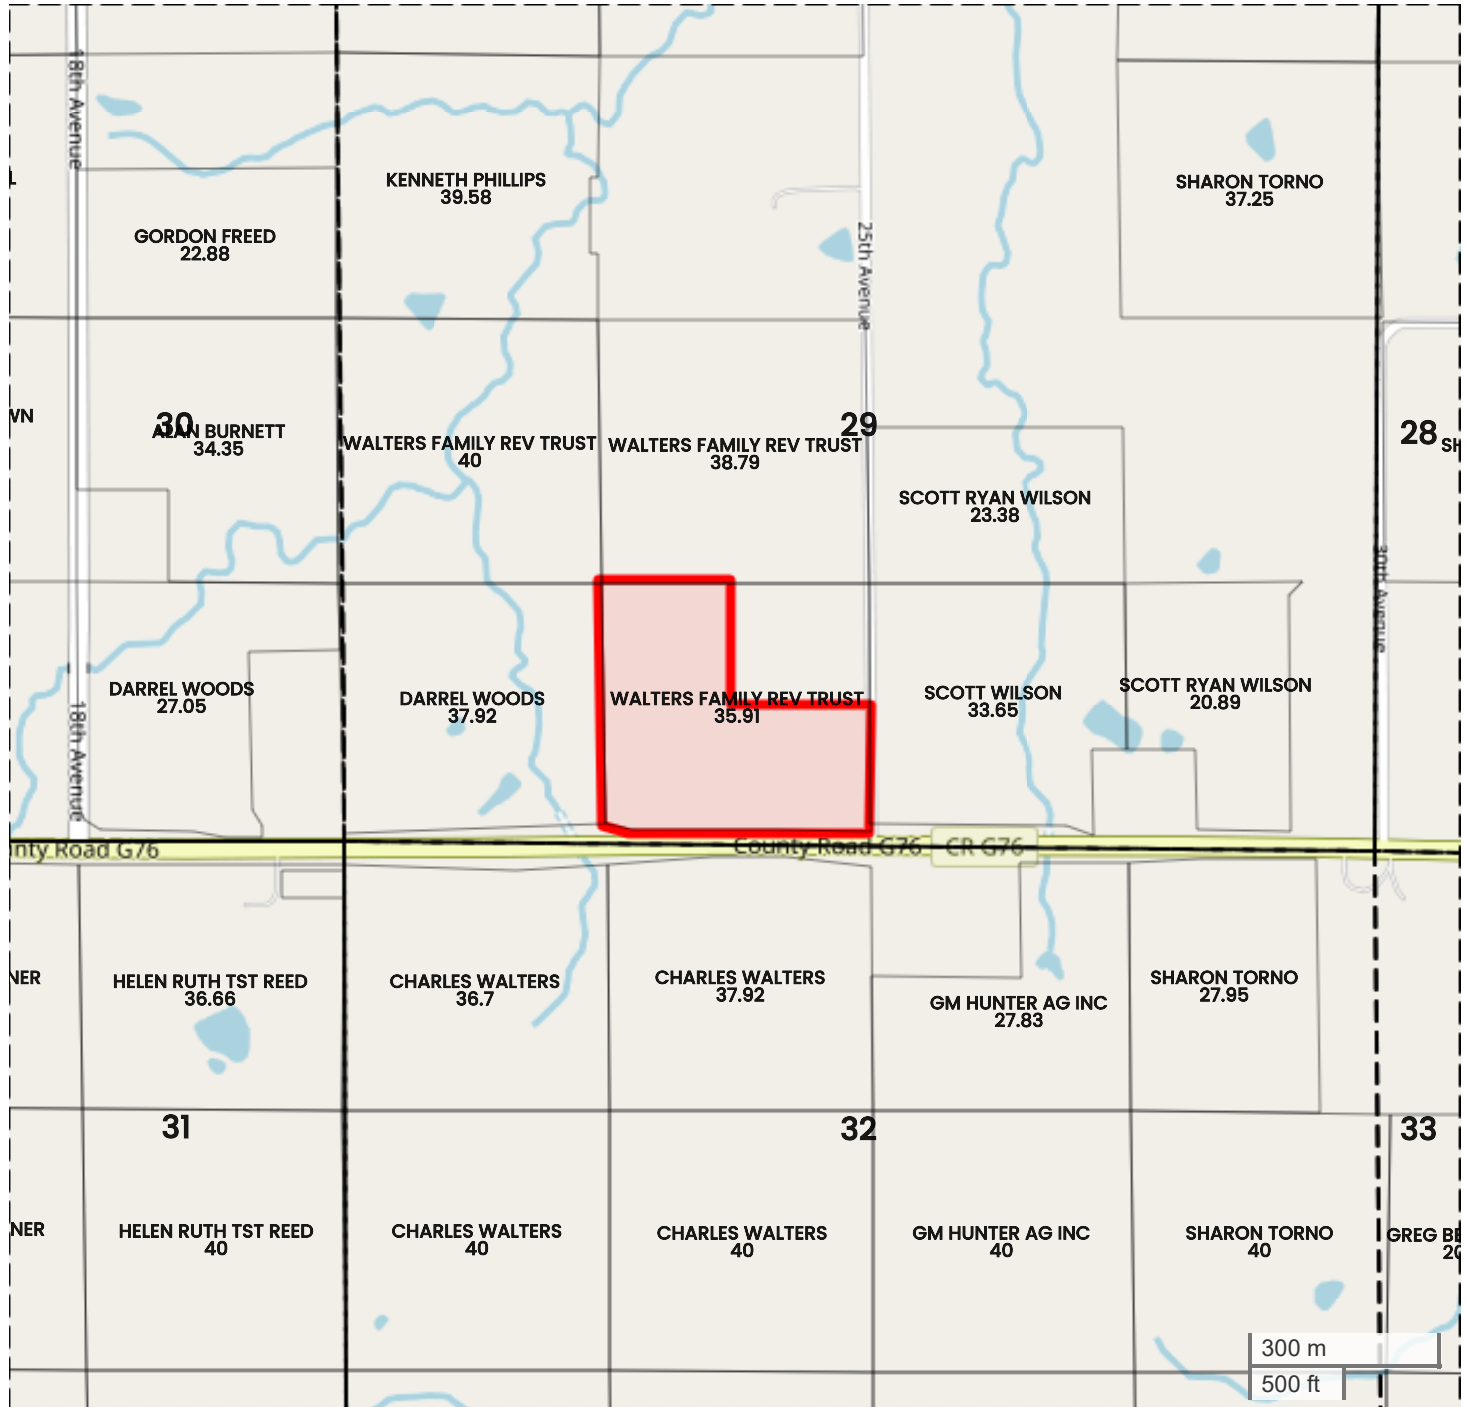

WALTERS FAMILY REVOCABLE TRUST - TRACT 2 (30.00 AC TOTAL, 18.06 AC TILLABLE)

PLAT MAP

Center: 41.178643, -93.762724

29-74N-25W

Virginia Township

Warren County, IA

FarmWorth, LLC makes no representations or warranties, express or implied, as to the accuracy of any information, data, numerical values, boundaries, or any other information generated through the use of FarmWorth.com. User is solely responsible for independently investigating and determining all information provided through FarmWorth.com prior to use and waives any and all claims against FarmWorth, LLC for any inaccuracies or inconsistencies in the information and/or data.