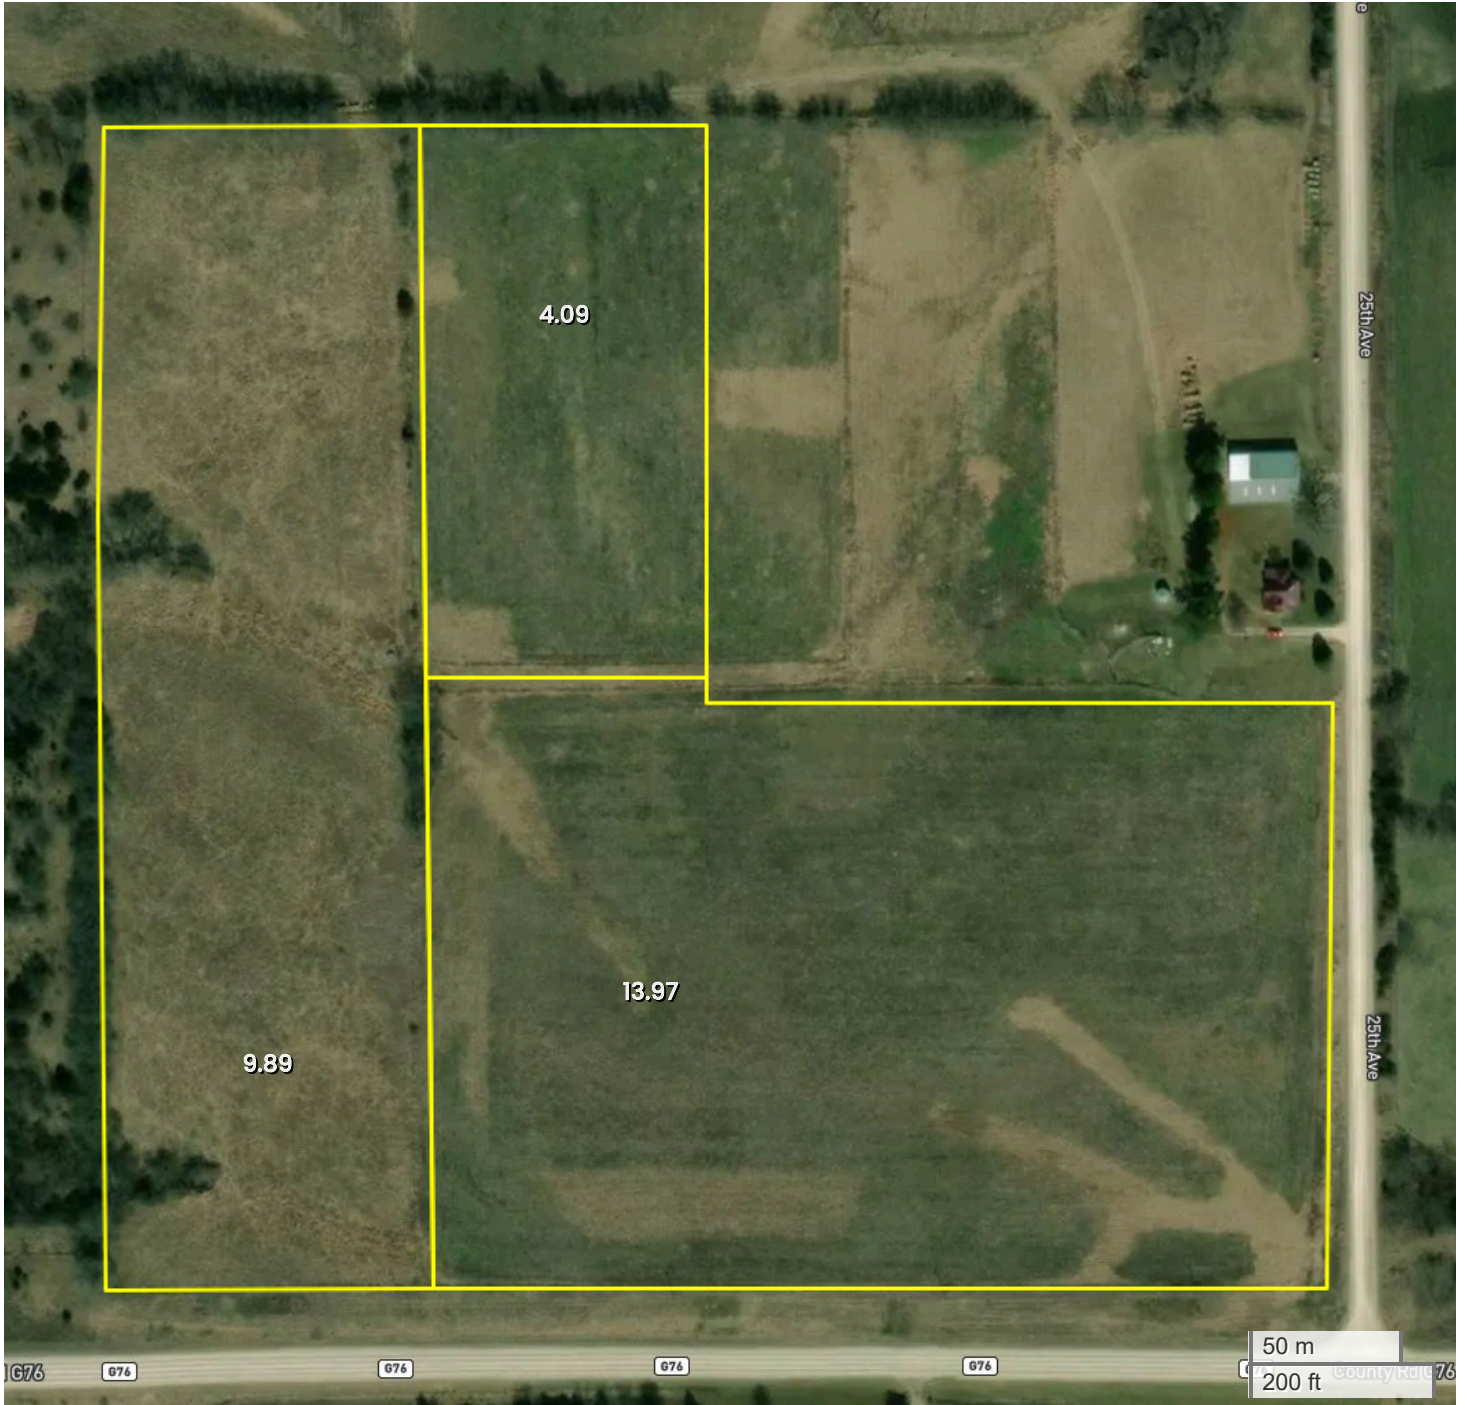

WALTERS FAMILY REVOCABLE TRUST - TRACT 2 (30.00 AC TOTAL, 18.06 AC TILLABLE)

# AERIAL MAP

Center: 41.178643, -93.762781

29-74N-25W

Virginia Township

Warren County, IA

FarmWorth, LLC makes no representations or warranties, express or implied, as to the accuracy of any information, data, numerical values, boundaries, or any other information generated through the use of FarmWorth.com. User is solely responsible for independently investigating and determining all information provided through FarmWorth.com prior to use and waives any and all claims against FarmWorth, LLC for any inaccuracies or inconsistencies in the information and/or data.