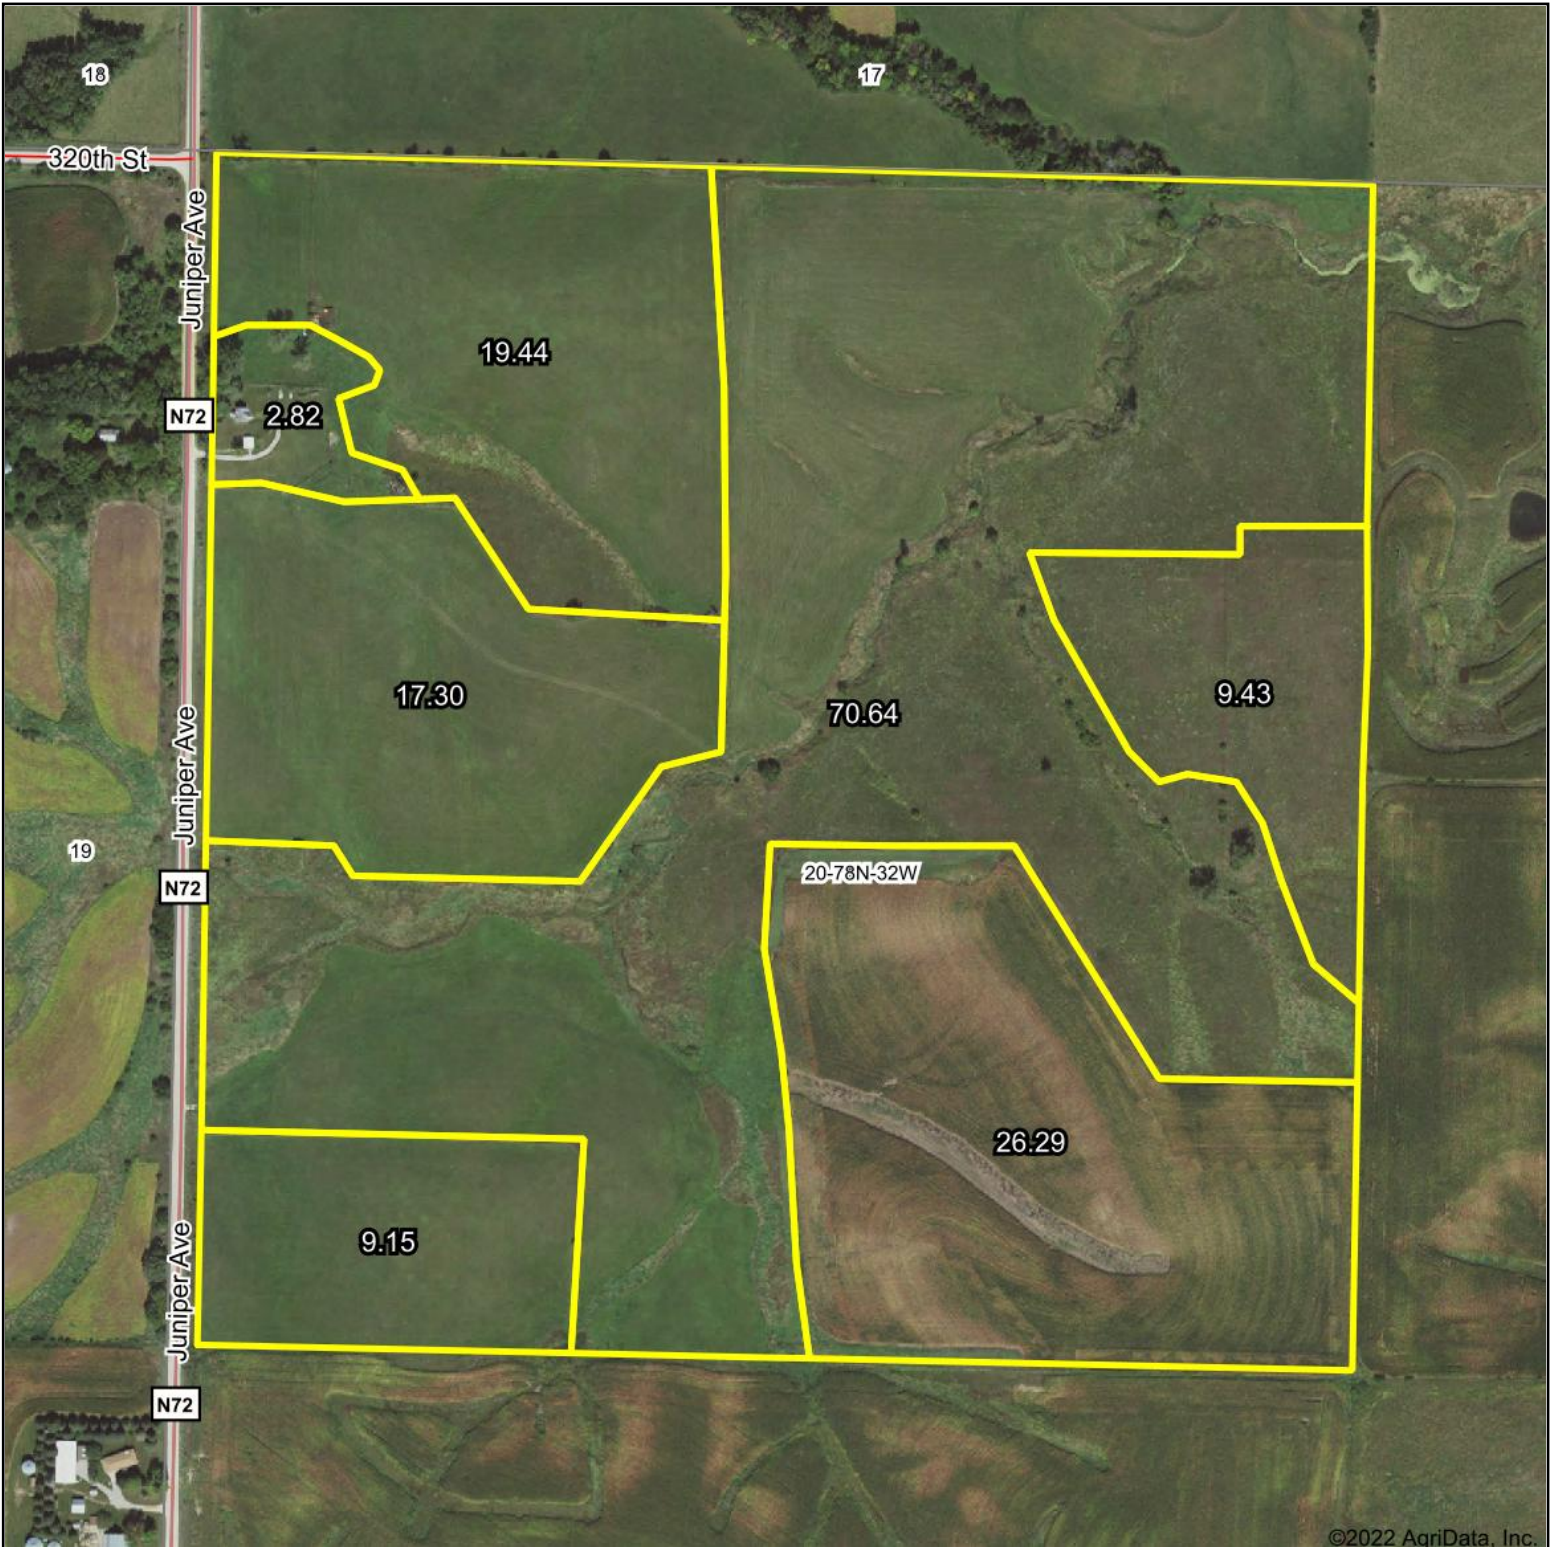

FSA Map

Map Center: 41° 32' 36.47, -94° 33' 44.64

20-78N-32W
Guthrie County
Iowa

10/27/2022