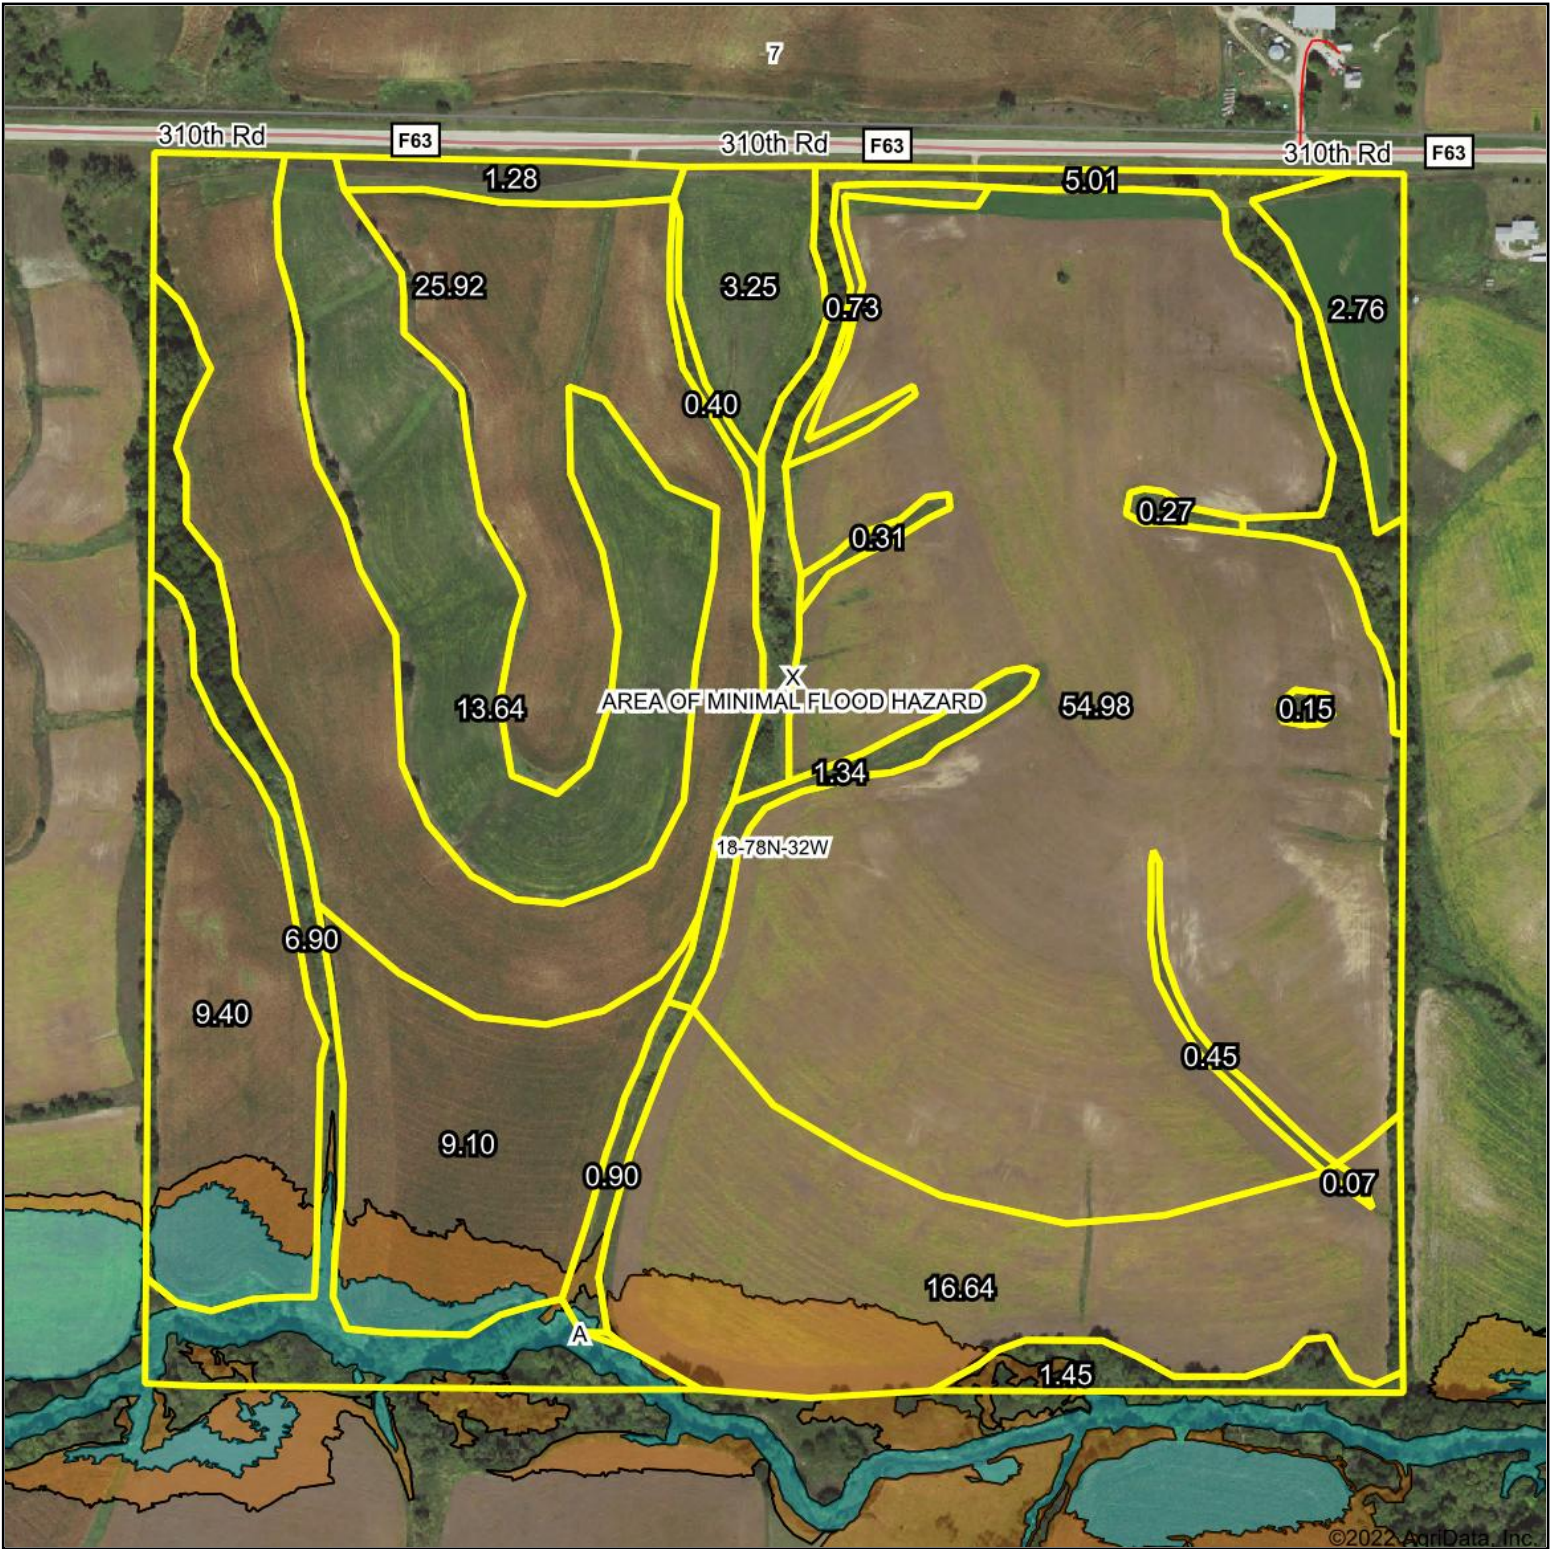

# FEMA Flood Map

Map Center: 41° 33' 28.26, -94° 34' 36.84

**18-78N-32W**  
**Guthrie County**  
**Iowa**

12/20/2022

Flood related information provided by FEMA