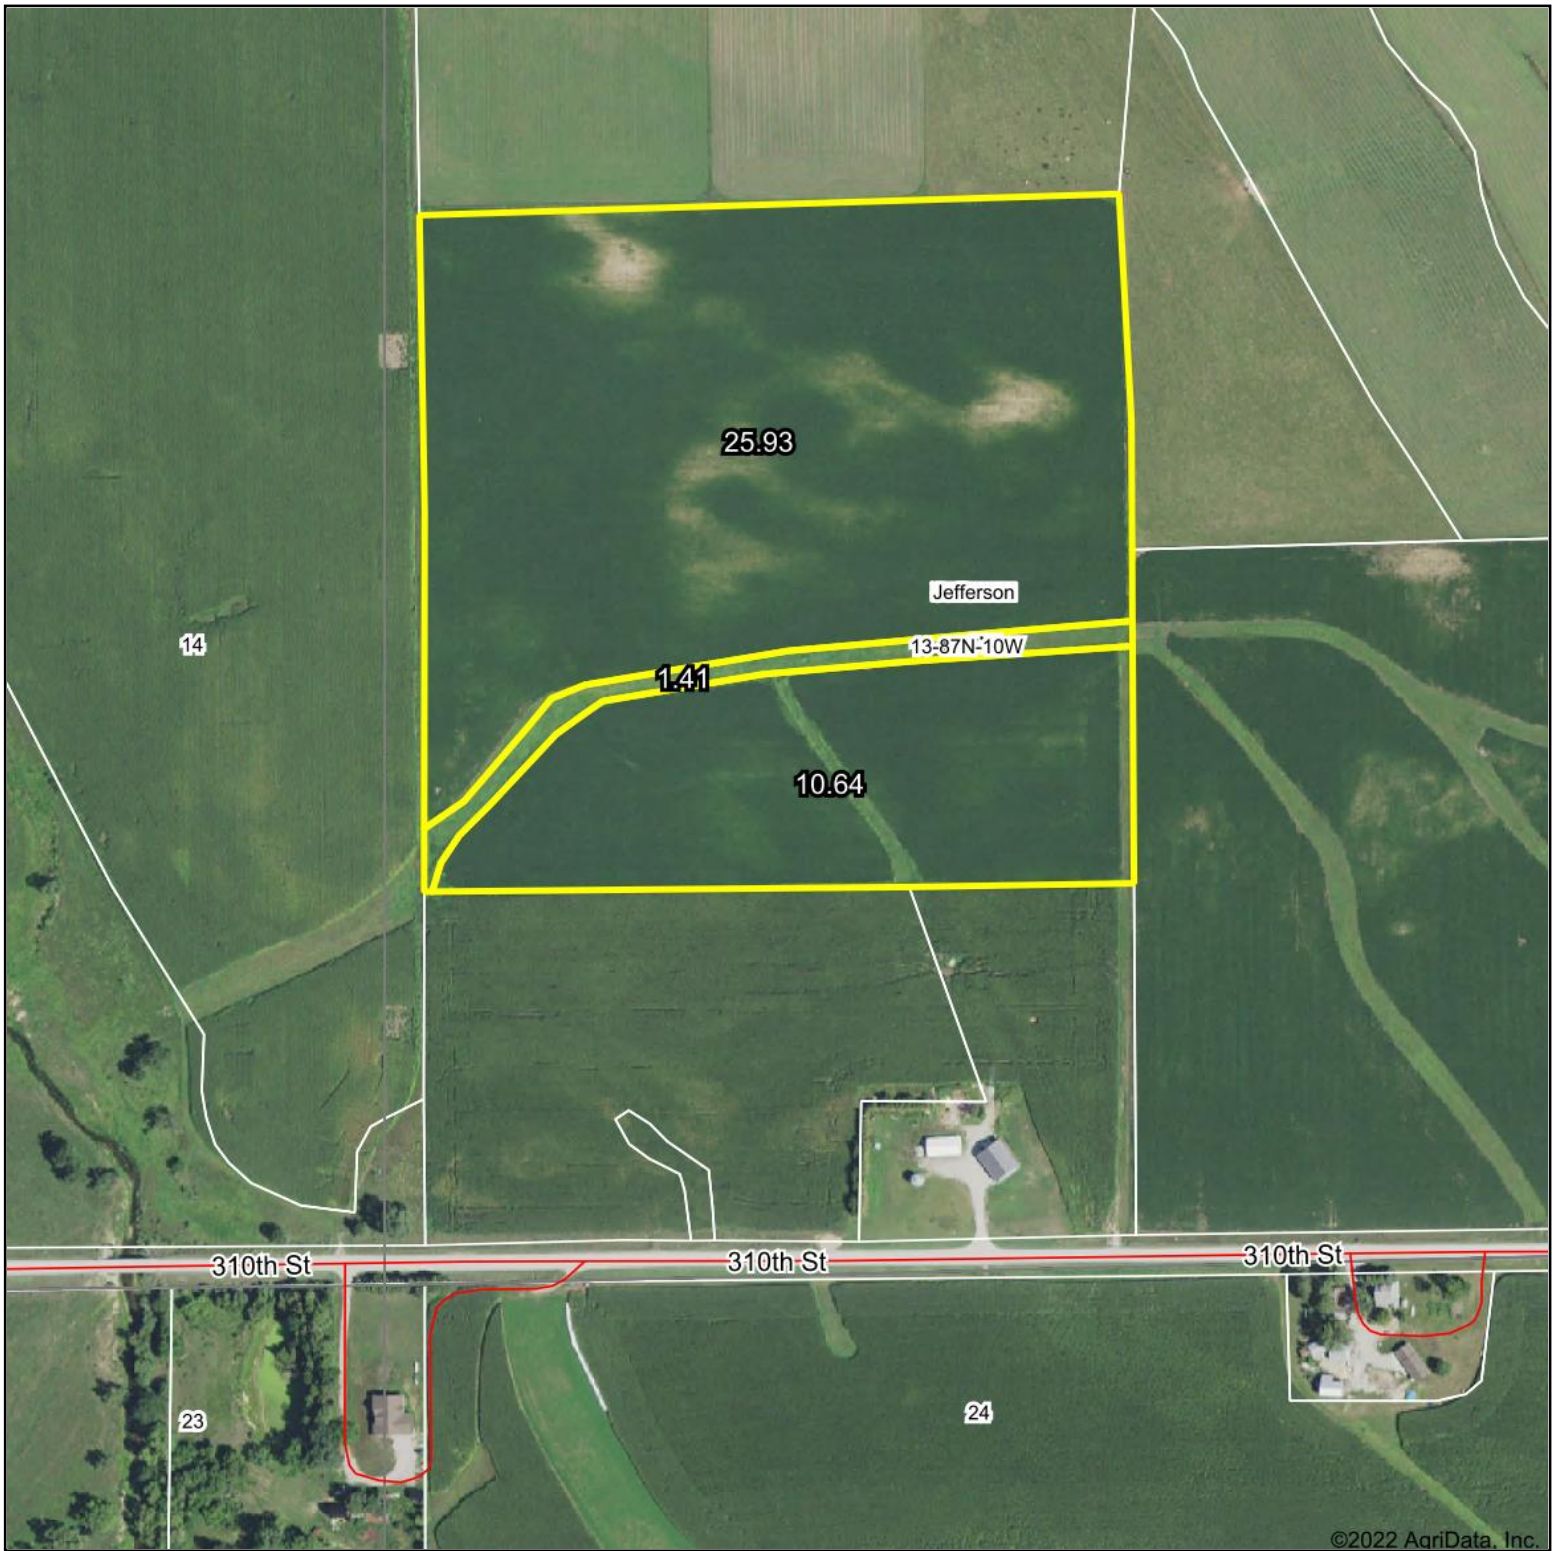

Tract 3 FSA Aerial Map

PC PEOPLES™
COMPANY
INNOVATIVE. REAL ESTATE. SOLUTIONS.

Map Center: 42° 20' 35.87, -91° 57' 52.95

13-87N-10W
Buchanan County
Iowa

11/4/2022

Maps Provided By:
surety®
CUSTOMIZED ONLINE MAPPING
© AgriData, Inc. 2021 www.AgriDataInc.com

Field borders provided by Farm Service Agency as of 5/21/2008.